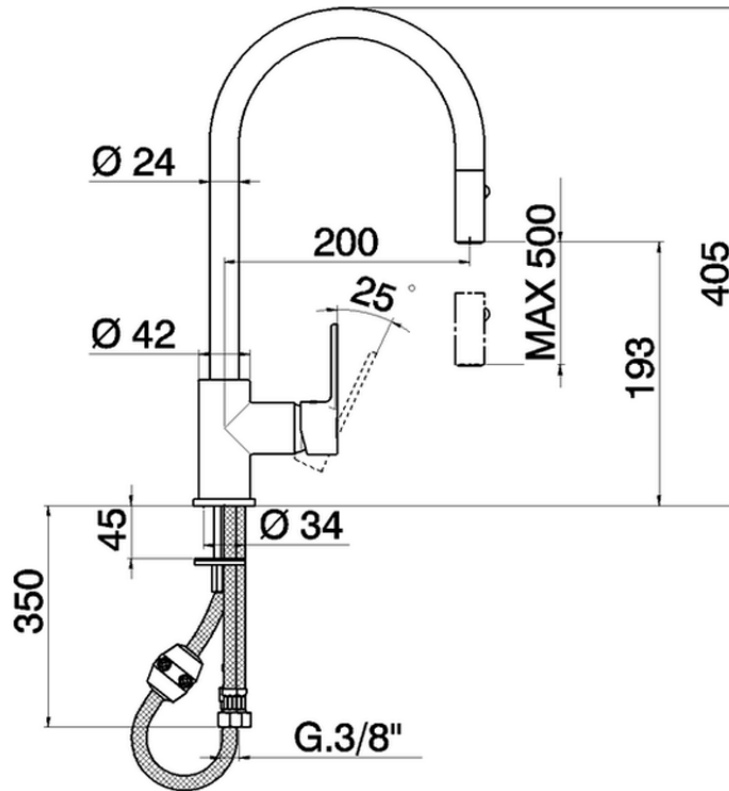

## Single lever sink mixer ES with pull out handspray KITCHEN\_C2000575

C2000575

<https://en.cisal.it/single-lever-sink-mixer-es-with-pull-out-handspray-kitchen-c2000575>

2026-06-29