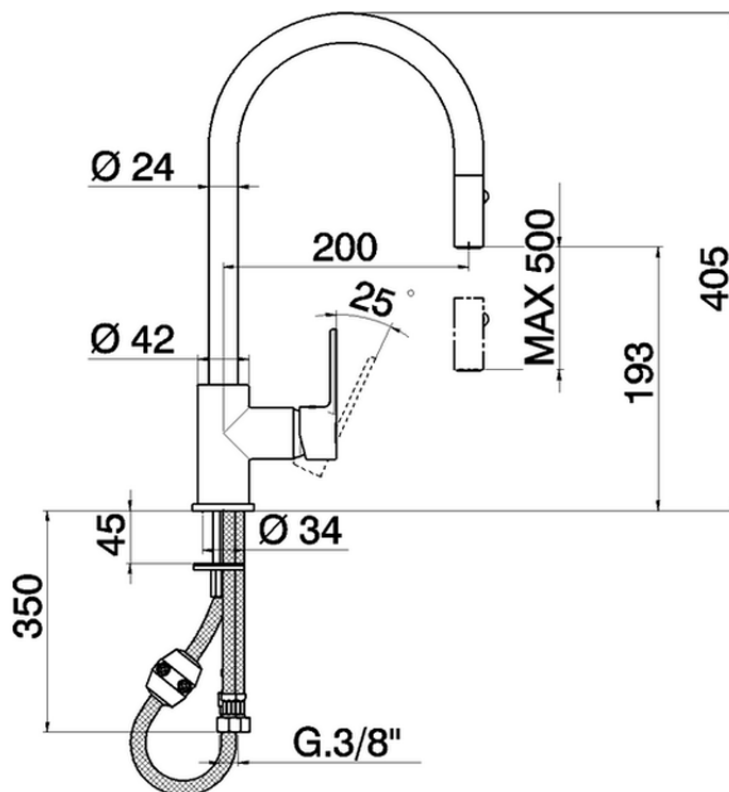

Single lever sink mixer ES with pull out handspray KITCHEN_C2000575

C2000575

<https://en.cisal.it/single-lever-sink-mixer-es-with-pull-out-handspray-kitchen-c2000575>

2026-05-17