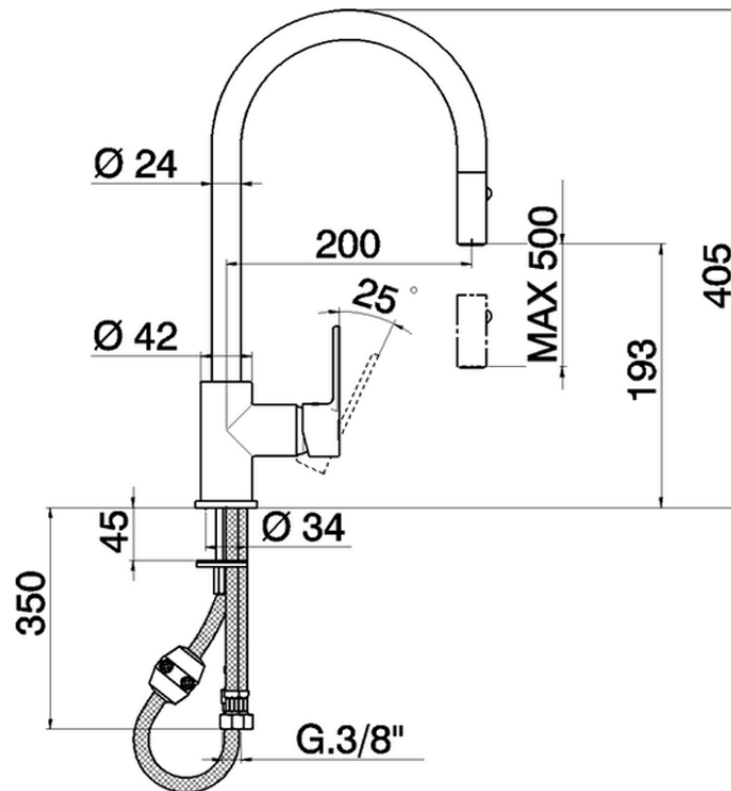

Single lever sink mixer ES with pull out handspray KITCHEN_C2000575

C2000575

<https://en.cisal.it/single-lever-sink-mixer-es-with-pull-out-handspray-kitchen-c2000575>

2026-04-26