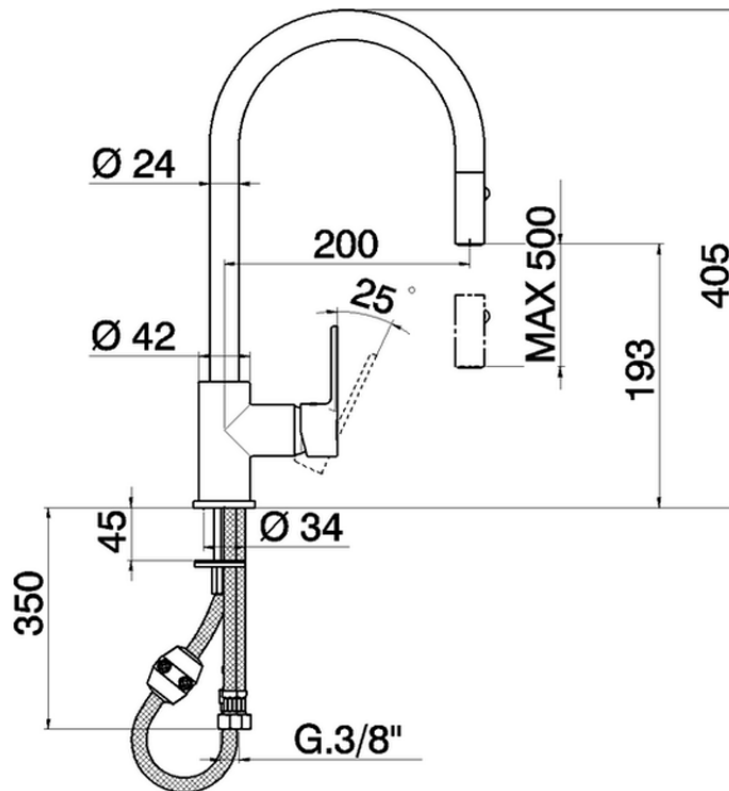

Single lever sink mixer ES with pull out handspray KITCHEN_C2000575

C2000575

<https://en.cisal.it/single-lever-sink-mixer-es-with-pull-out-handspray-kitchen-c2000575>

2026-04-06