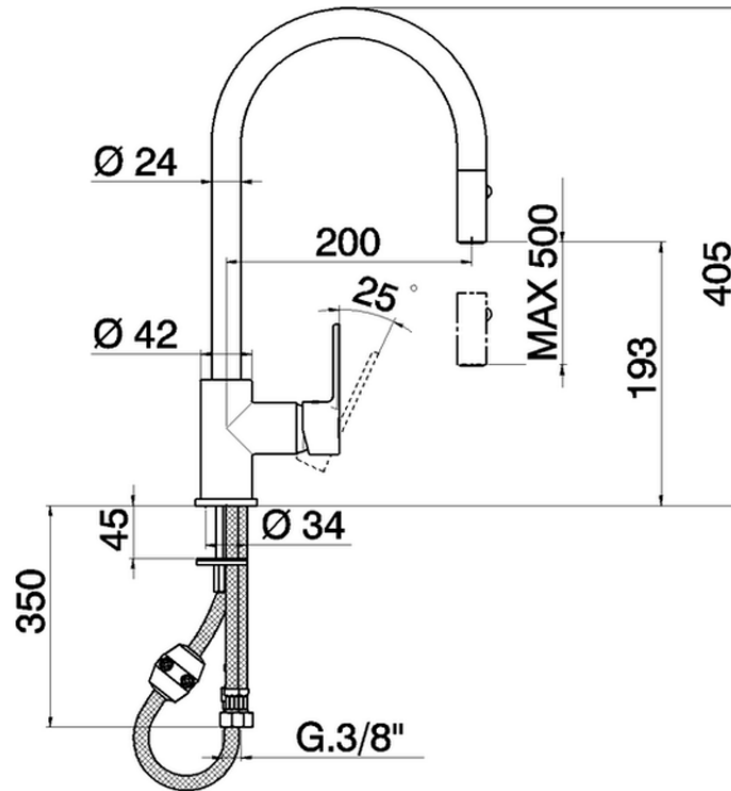

Single lever sink mixer ES with pull out handspray KITCHEN_C2000575

C2000575

<https://en.cisal.it/single-lever-sink-mixer-es-with-pull-out-handspray-kitchen-c2000575>

2026-06-08