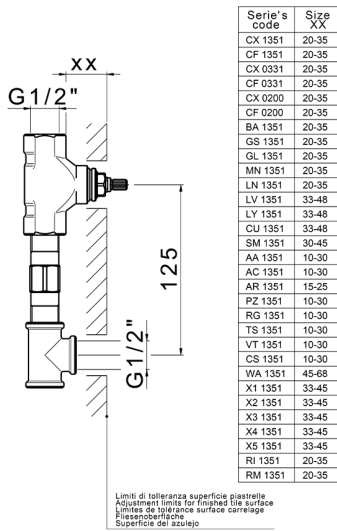

-  **5H** 5H Dark Brass Brushed
-  **5L** 5L Brushed Black Titanium
-  **5N** 5N Brushed Rose Gold
-  **D1** D1 Brushed Inox

CHARACTERISTICS

Installation **Concealed**
 Required concealed parts **ZA033510**

Exposed part for concealed washbasin mixer NUANCE X32_X1013511

X1013511

<https://en.cisal.it/exposed-part-for-concealed-washbasin-mixer-nuance-x32-x1013511>

Concealed washbasin mixer CONCEALED_ZA033510

MODEL **ZA033510**

Concealed washbasin mixer, with two right headvalves

AVAILABLE FINISHINGS

CHARACTERISTICS

Concealed **1**

2024-12-04