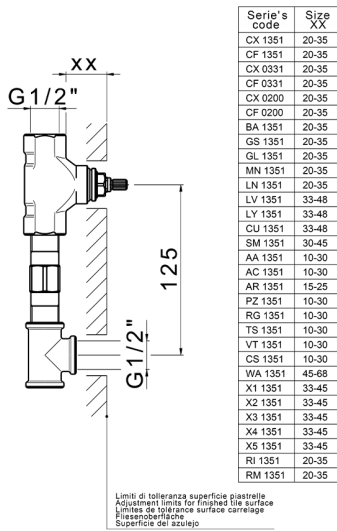

-  **5H** 5H Dark Brass Brushed
-  **5L** 5L Brushed Black Titanium
-  **5N** 5N Brushed Rose Gold
-  **D1** D1 Brushed Inox

CHARACTERISTICS

Installation **Concealed**
 Required concealed parts **ZA033510**

Exposed part for concealed washbasin mixer NUANCE X32_X1013511

X1013511

<https://en.cisal.it/exposed-part-for-concealed-washbasin-mixer-nuance-x32-x1013511>

Concealed washbasin mixer CONCEALED_ZA033510

MODEL **ZA033510**

Concealed washbasin mixer, with two right headvalves

AVAILABLE FINISHINGS

04 04 Without finishing

CHARACTERISTICS

Concealed **1**

2025-01-08