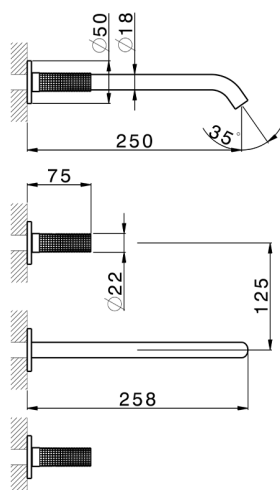

Exposed part for concealed washbasin mixer NUANCE X32_X1013511

MODEL **X1013511**

Exposed part for concealed washbasin mixer, without concealed part, for item ZA033510, Inox AISI 316L

AVAILABLE FINISHINGS

-  **5H** 5H Dark Brass Brushed
-  **5L** 5L Brushed Black Titanium
-  **5N** 5N Brushed Rose Gold
-  **D1** D1 Brushed Inox

CHARACTERISTICS

Installation **Concealed**
 Required concealed parts **ZA033510**

Exposed part for concealed washbasin mixer NUANCE X32_X1013511

X1013511

<https://en.cisal.it/exposed-part-for-concealed-washbasin-mixer-nuance-x32-x1013511>

Concealed washbasin mixer CONCEALED_ZA033510

MODEL **ZA033510**

Concealed washbasin mixer, with two right headvalves

AVAILABLE FINISHINGS

04 04 Without finishing

CHARACTERISTICS

Concealed **1**

2025-01-08