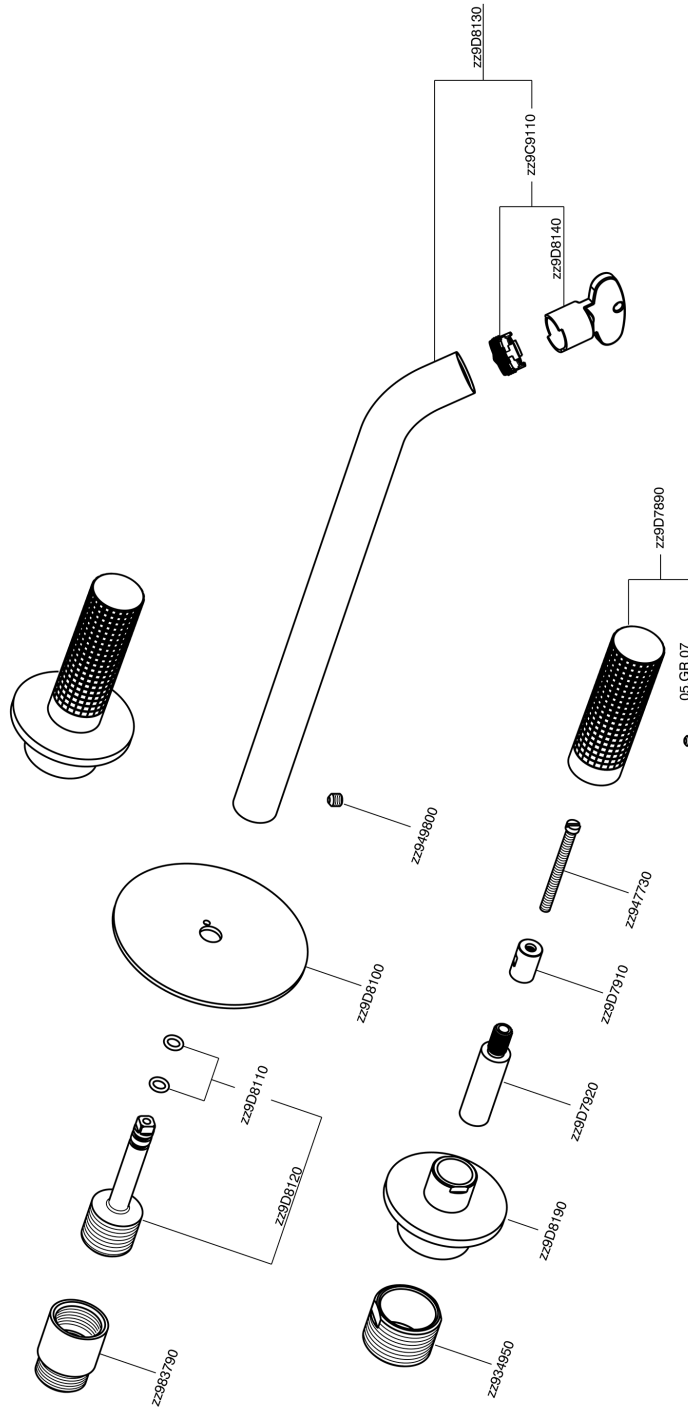

Exposed part for concealed washbasin mixer NUANCE X32_X1013511

MODEL **X1013511**

Exposed part for concealed washbasin mixer, without concealed part, for item ZA033510, Inox AISI 316L

AVAILABLE FINISHINGS

-  **5H** 5H Dark Brass Brushed
-  **5L** 5L Brushed Black Titanium
-  **5N** 5N Brushed Rose Gold
-  **D1** D1 Brushed Inox

CHARACTERISTICS

Installation **Concealed**
 Required concealed parts **ZA033510**

Exposed part for concealed washbasin mixer NUANCE X32_X1013511

X1013511

<https://en.cisal.it/exposed-part-for-concealed-washbasin-mixer-nuance-x32-x1013511>

Concealed washbasin mixer CONCEALED_ZA033510

MODEL **ZA033510**

Concealed washbasin mixer, with two right headvalves

AVAILABLE FINISHINGS

CHARACTERISTICS

Concealed **1**

2024-12-04