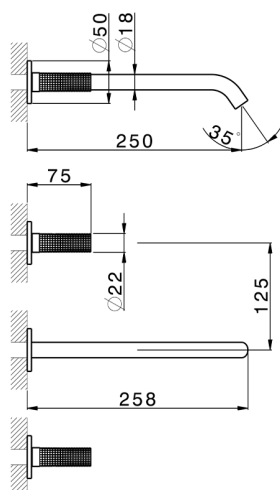

Exposed part for concealed washbasin mixer NUANCE X32_X1013511

MODEL **X1013511**

Exposed part for concealed washbasin mixer, without concealed part, for item ZA033510, Inox AISI 316L

AVAILABLE FINISHINGS

-  **5H** 5H Dark Brass Brushed
-  **5L** 5L Brushed Black Titanium
-  **5N** 5N Brushed Rose Gold
-  **D1** D1 Brushed Inox

CHARACTERISTICS

Installation **Concealed**
 Required concealed parts **ZA033510**

Exposed part for concealed washbasin mixer NUANCE X32_X1013511

X1013511

<https://en.cisal.it/exposed-part-for-concealed-washbasin-mixer-nuance-x32-x1013511>

Concealed washbasin mixer CONCEALED_ZA033510

MODEL **ZA033510**

Concealed washbasin mixer, with two right headvalves

AVAILABLE FINISHINGS

CHARACTERISTICS

Concealed **1**

2024-12-04