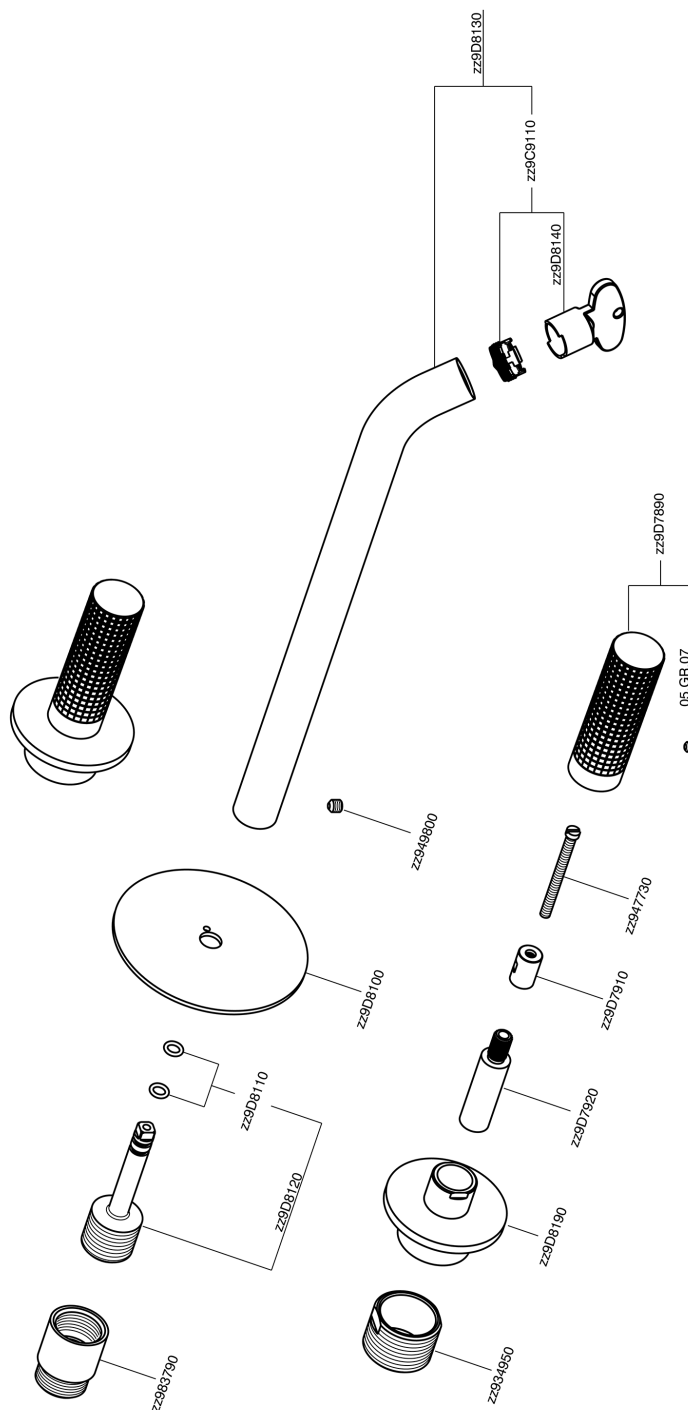

Exposed part for concealed washbasin mixer NUANCE X32_X1013511

MODEL **X1013511**

Exposed part for concealed washbasin mixer, without concealed part, for item ZA033510, Inox AISI 316L

AVAILABLE FINISHINGS

-  **5H** 5H Dark Brass Brushed
-  **5L** 5L Brushed Black Titanium
-  **5N** 5N Brushed Rose Gold
-  **D1** D1 Brushed Inox

CHARACTERISTICS

Installation **Concealed**
 Required concealed parts **ZA033510**

Exposed part for concealed washbasin mixer NUANCE X32_X1013511

X1013511

<https://en.cisal.it/exposed-part-for-concealed-washbasin-mixer-nuance-x32-x1013511>

Concealed washbasin mixer CONCEALED_ZA033510

MODEL **ZA033510**

Concealed washbasin mixer, with two right headvalves

AVAILABLE FINISHINGS

04 04 Without finishing

CHARACTERISTICS

Concealed **1**

2025-01-08