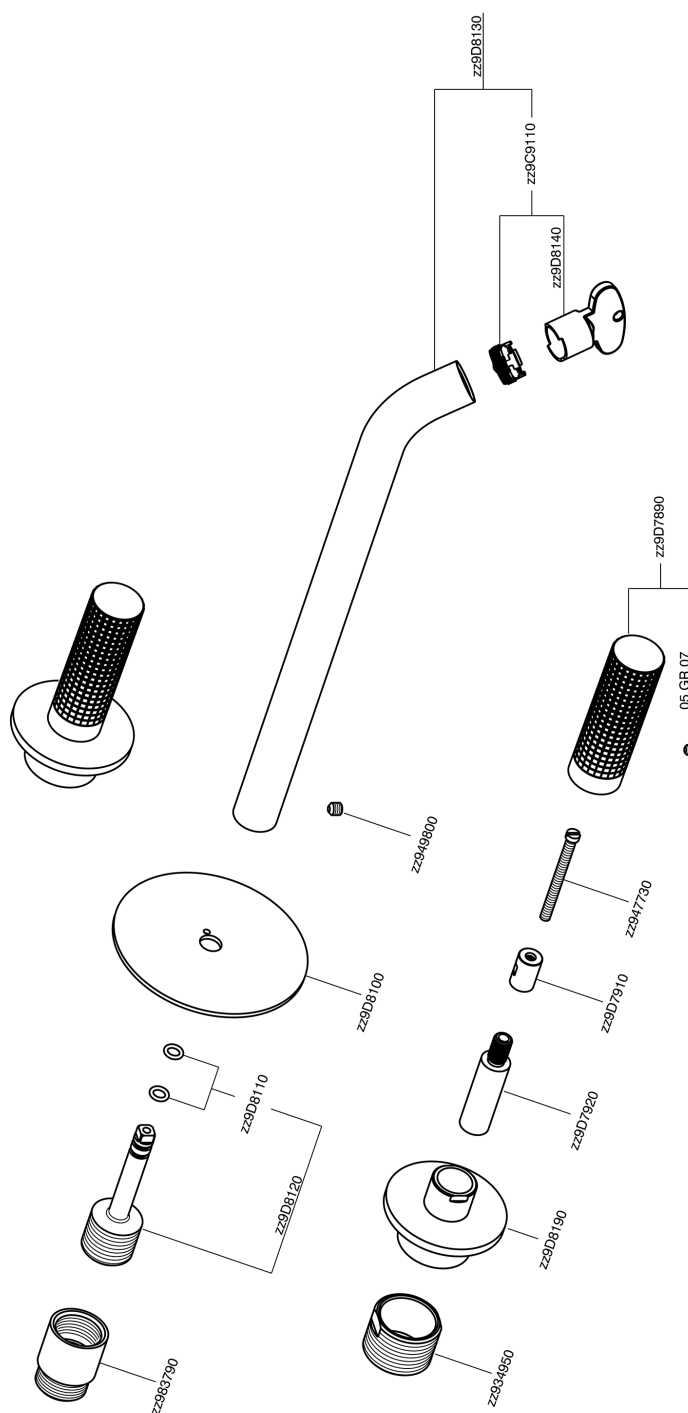

Exposed part for concealed washbasin mixer NUANCE X32_X1013511

X1013511

<https://en.cisal.it/exposed-part-for-concealed-washbasin-mixer-nuance-x32-x1013511>

Concealed washbasin mixer CONCEALED_ZA033510

ZA033510

<https://en.cisal.it/concealed-washbasin-mixer-concealed-za033510>

2024-12-04