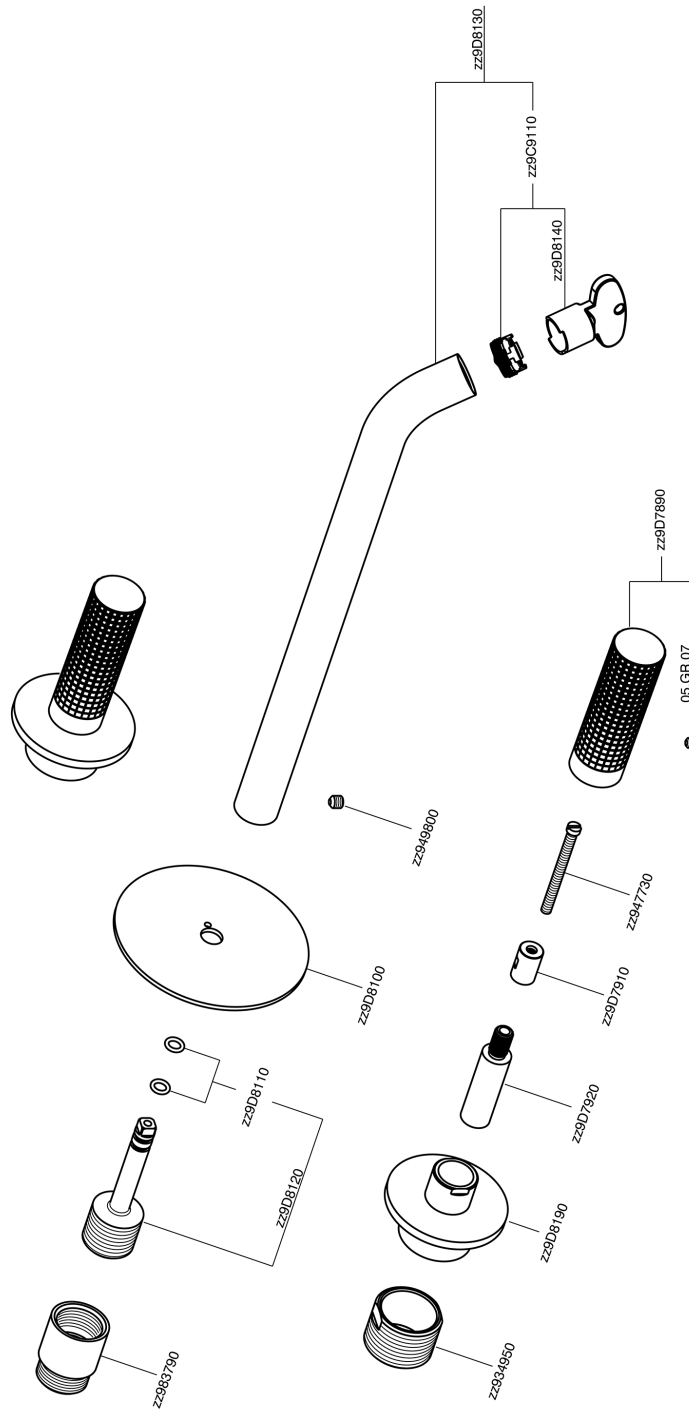

Exposed part for concealed washbasin mixer NUANCE X32_X1013511

X1013511

<https://en.cisal.it/exposed-part-for-concealed-washbasin-mixer-nuance-x32-x1013511>

Concealed washbasin mixer CONCEALED_ZA033510

ZA033510

<https://en.cisal.it/concealed-washbasin-mixer-concealed-za033510>

2025-01-08