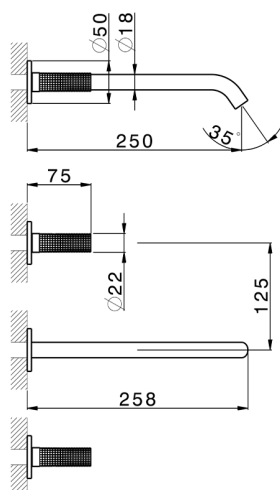

Exposed part for concealed washbasin mixer NUANCE X32_X1013511

MODEL **X1013511**

Exposed part for concealed washbasin mixer, without concealed part, for item ZA033510, Inox AISI 316L

AVAILABLE FINISHINGS

-  **5H** 5H Dark Brass Brushed
-  **5L** 5L Brushed Black Titanium
-  **5N** 5N Brushed Rose Gold
-  **D1** D1 Brushed Inox

CHARACTERISTICS

Installation **Concealed**
 Required concealed parts **ZA033510**

Exposed part for concealed washbasin mixer NUANCE X32_X1013511

X1013511

<https://en.cisal.it/exposed-part-for-concealed-washbasin-mixer-nuance-x32-x1013511>

Concealed washbasin mixer CONCEALED_ZA033510

MODEL **ZA033510**

Concealed washbasin mixer, with two right headvalves

AVAILABLE FINISHINGS

 **04** 04 Without finishing

CHARACTERISTICS

Concealed **1**

2025-01-09