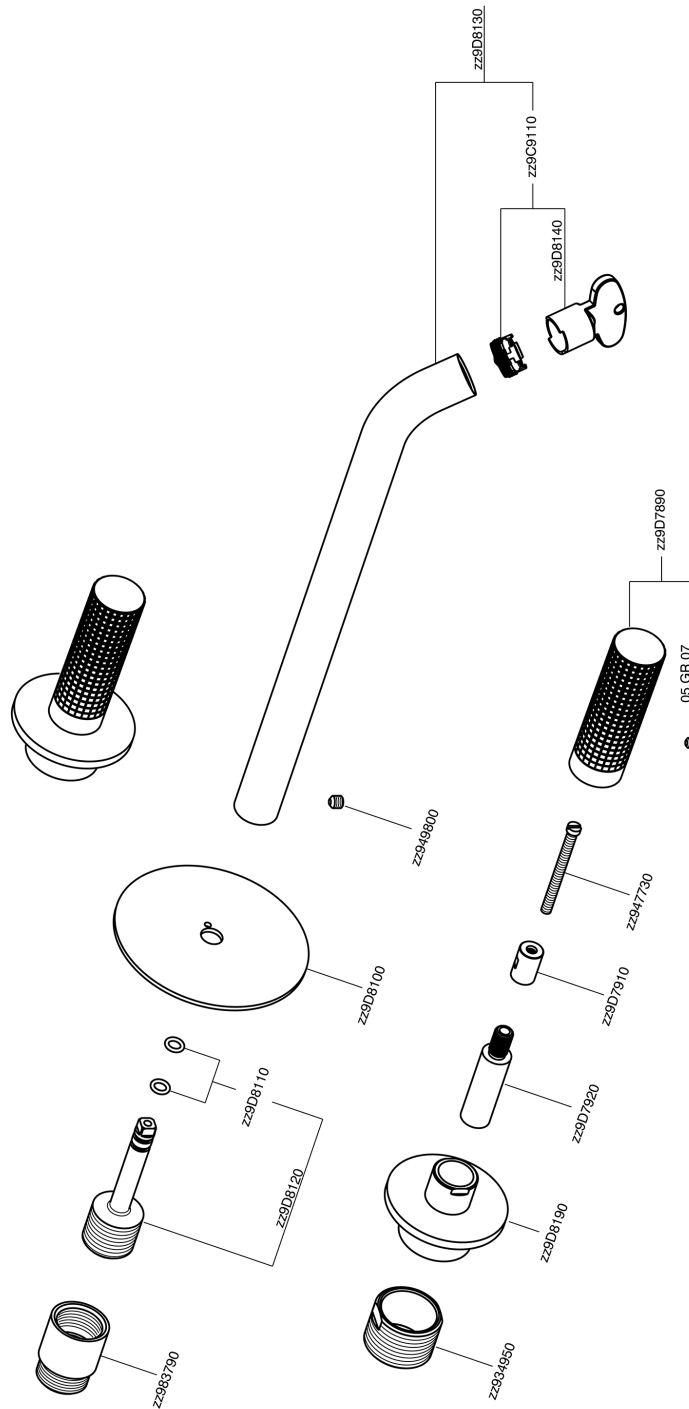

Exposed part for concealed washbasin mixer NUANCE X32_X1013511

MODEL **X1013511**

Exposed part for concealed washbasin mixer, without concealed part, for item ZA033510, Inox AISI 316L

AVAILABLE FINISHINGS

-  **5H** 5H Dark Brass Brushed
-  **5L** 5L Brushed Black Titanium
-  **5N** 5N Brushed Rose Gold
-  **D1** D1 Brushed Inox

CHARACTERISTICS

Installation **Concealed**
 Required concealed parts **ZA033510**

Exposed part for concealed washbasin mixer NUANCE X32_X1013511

X1013511

<https://en.cisal.it/exposed-part-for-concealed-washbasin-mixer-nuance-x32-x1013511>

Concealed washbasin mixer CONCEALED_ZA033510

MODEL **ZA033510**

Concealed washbasin mixer, with two right headvalves

AVAILABLE FINISHINGS

CHARACTERISTICS

Concealed **1**

2024-12-04