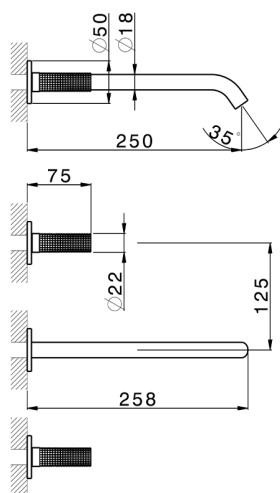

Exposed part for concealed washbasin mixer NUANCE X32_X1013511

MODEL **X1013511**

Exposed part for concealed washbasin mixer, without concealed part, for item ZA033510, Inox AISI 316L

AVAILABLE FINISHINGS

-  **5H** 5H Dark Brass Brushed
-  **5L** 5L Brushed Black Titanium
-  **5N** 5N Brushed Rose Gold
-  **D1** D1 Brushed Inox

CHARACTERISTICS

Installation **Concealed**
 Required concealed parts **ZA033510**

Exposed part for concealed washbasin mixer NUANCE X32_X1013511

X1013511

<https://en.cisal.it/exposed-part-for-concealed-washbasin-mixer-nuance-x32-x1013511>

Concealed washbasin mixer CONCEALED_ZA033510

MODEL **ZA033510**

Concealed washbasin mixer, with two right headvalves

AVAILABLE FINISHINGS

CHARACTERISTICS

Concealed **1**

2024-12-04