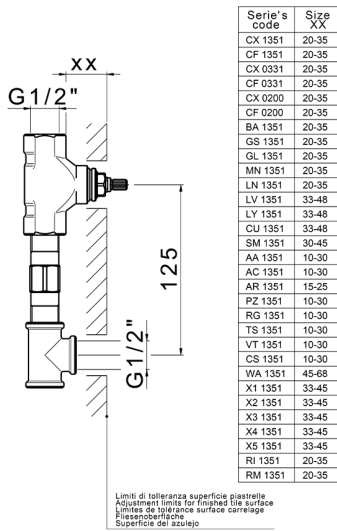

-  **5H** 5H Dark Brass Brushed
-  **5L** 5L Brushed Black Titanium
-  **5N** 5N Brushed Rose Gold
-  **D1** D1 Brushed Inox

CHARACTERISTICS

Installation **Concealed**
 Required concealed parts **ZA033510**

Exposed part for concealed washbasin mixer NUANCE X32_X1013511

X1013511

<https://en.cisal.it/exposed-part-for-concealed-washbasin-mixer-nuance-x32-x1013511>

Concealed washbasin mixer CONCEALED_ZA033510

MODEL **ZA033510**

Concealed washbasin mixer, with two right headvalves

AVAILABLE FINISHINGS

 **04** 04 Without finishing

CHARACTERISTICS

Concealed **1**

2025-01-09