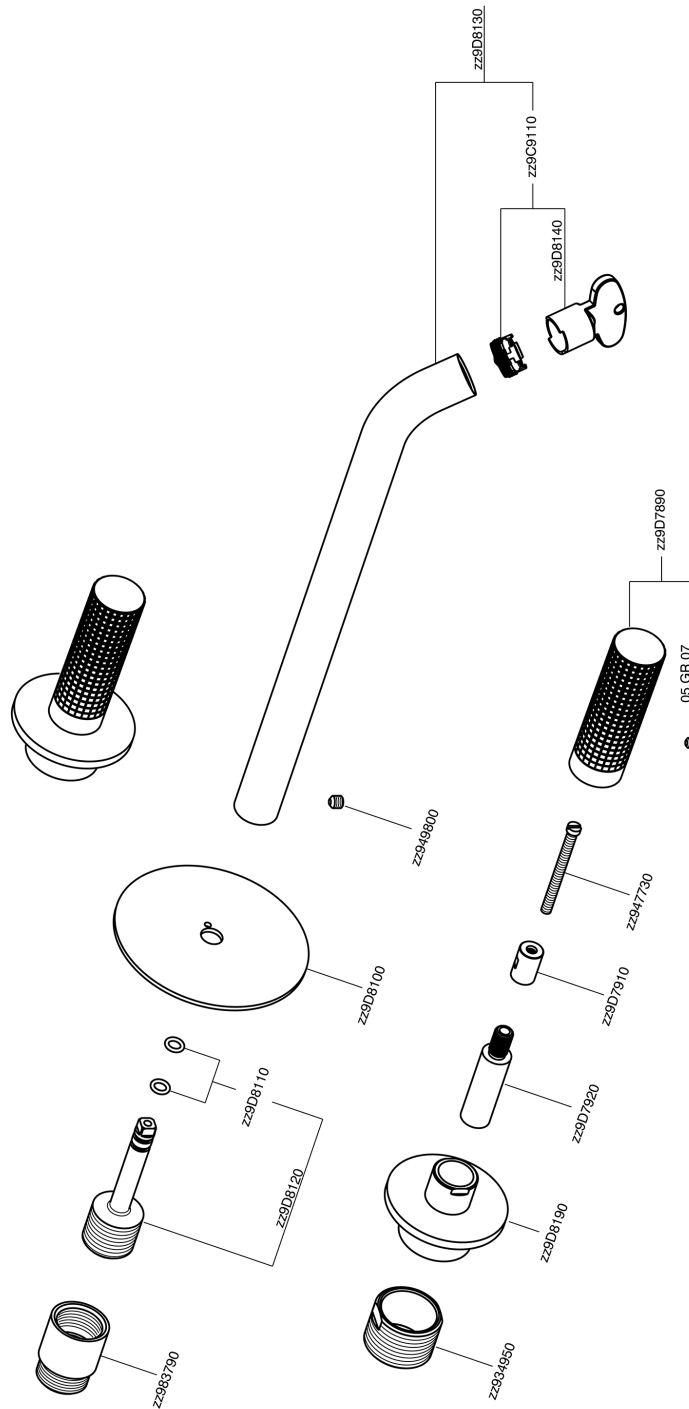

Exposed part for concealed washbasin mixer NUANCE X32_X1013511

MODEL **X1013511**

Exposed part for concealed washbasin mixer, without concealed part, for item ZA033510, Inox AISI 316L

AVAILABLE FINISHINGS

-  **5H** 5H Dark Brass Brushed
-  **5L** 5L Brushed Black Titanium
-  **5N** 5N Brushed Rose Gold
-  **D1** D1 Brushed Inox

CHARACTERISTICS

Installation **Concealed**
 Required concealed parts **ZA033510**

Exposed part for concealed washbasin mixer NUANCE X32_X1013511

X1013511

<https://en.cisal.it/exposed-part-for-concealed-washbasin-mixer-nuance-x32-x1013511>

Concealed washbasin mixer CONCEALED_ZA033510

MODEL **ZA033510**

Concealed washbasin mixer, with two right headvalves

AVAILABLE FINISHINGS

 **04** 04 Without finishing

CHARACTERISTICS

Concealed **1**

2025-01-09