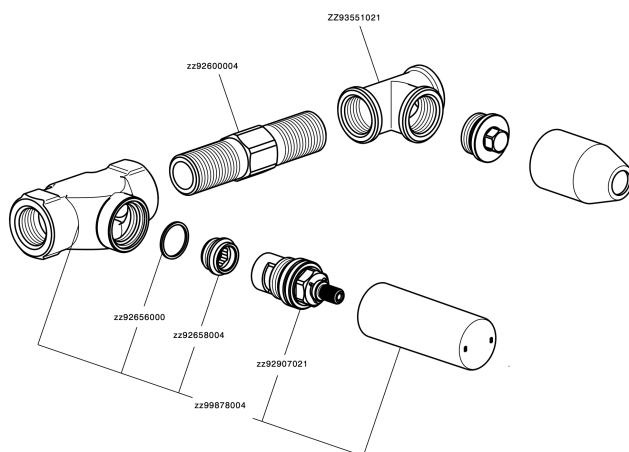

Exposed part for concealed washbasin mixer NUANCE X32_X1013511

X1013511

<https://en.cisal.it/exposed-part-for-concealed-washbasin-mixer-nuance-x32-x1013511>

Concealed washbasin mixer CONCEALED_ZA033510

ZA033510

<https://en.cisal.it/concealed-washbasin-mixer-concealed-za033510>

2024-12-04