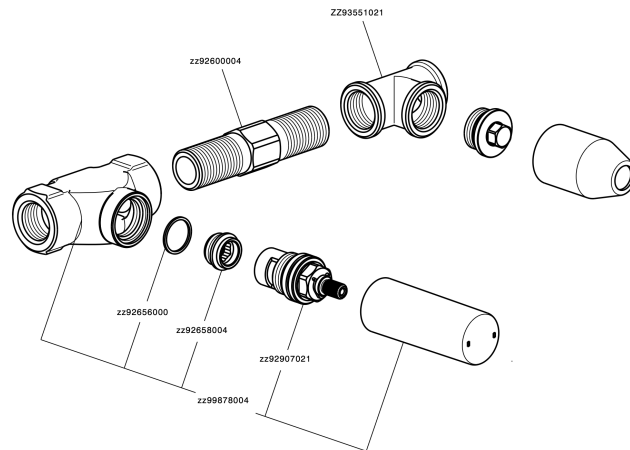

Exposed part for concealed washbasin mixer NUANCE X32_X1013511

X1013511

<https://en.cisal.it/exposed-part-for-concealed-washbasin-mixer-nuance-x32-x1013511>

Concealed washbasin mixer CONCEALED_ZA033510

ZA033510

<https://en.cisal.it/concealed-washbasin-mixer-concealed-za033510>

2025-01-09