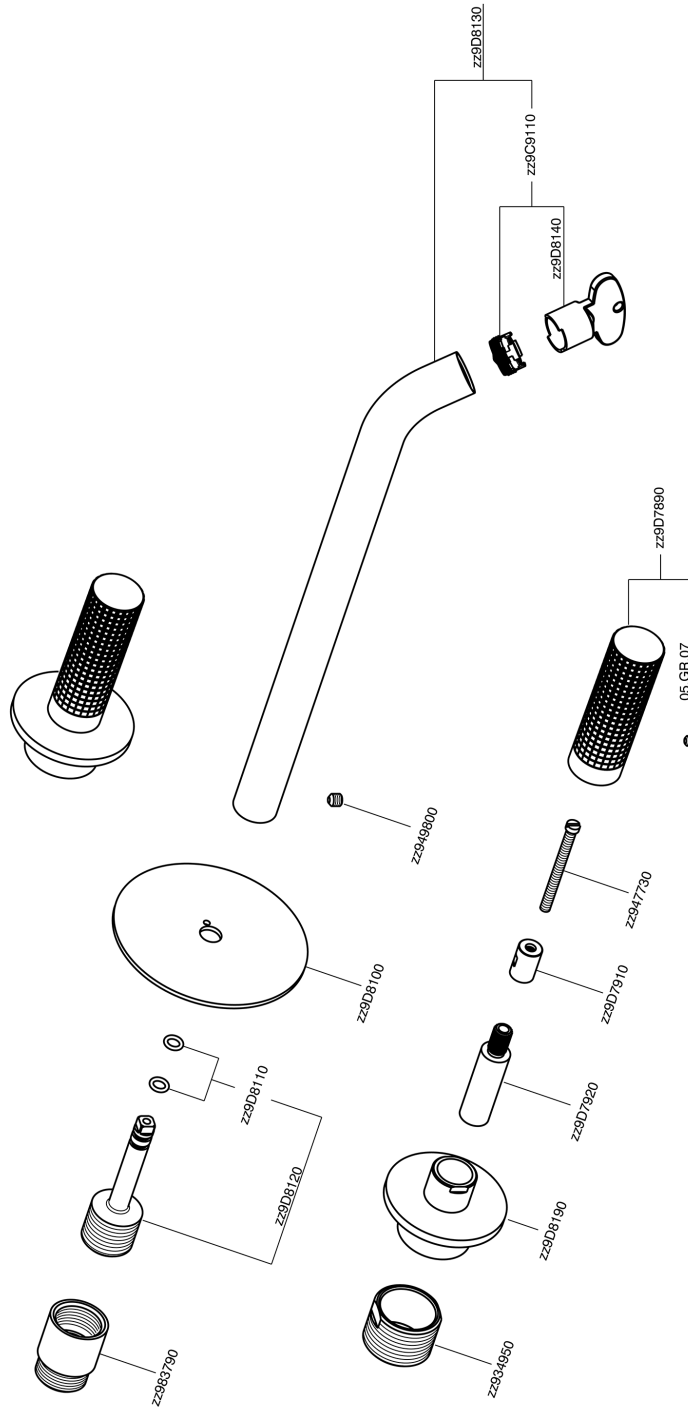

Exposed part for concealed washbasin mixer NUANCE X32_X1013511

X1013511

<https://en.cisal.it/exposed-part-for-concealed-washbasin-mixer-nuance-x32-x1013511>

Concealed washbasin mixer CONCEALED_ZA033510

ZA033510

<https://en.cisal.it/concealed-washbasin-mixer-concealed-za033510>

2025-01-09