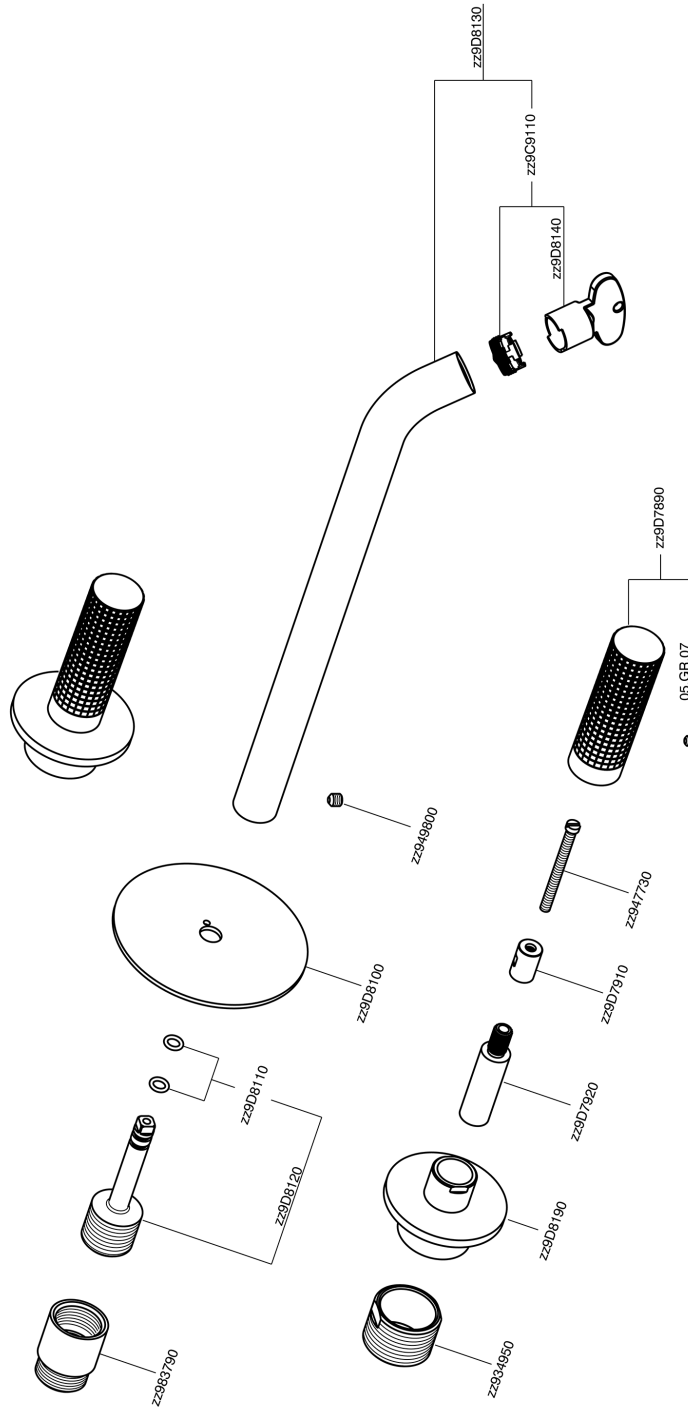

Exposed part for concealed washbasin mixer NUANCE X32_X1013511

X1013511

<https://en.cisal.it/exposed-part-for-concealed-washbasin-mixer-nuance-x32-x1013511>

Concealed washbasin mixer CONCEALED_ZA033510

ZA033510

<https://en.cisal.it/concealed-washbasin-mixer-concealed-za033510>

2024-12-04