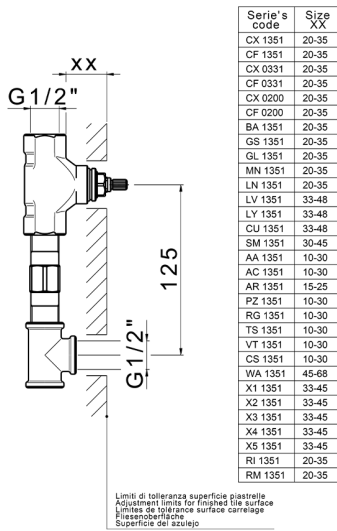

## Exposed part for concealed washbasin mixer NUANCE X32\_X1013511

X1013511

<https://en.cisal.it/exposed-part-for-concealed-washbasin-mixer-nuance-x32-x1013511>

## Concealed washbasin mixer CONCEALED\_ZA033510

MODEL **ZA033510**

Concealed washbasin mixer, with two right headvalves

AVAILABLE FINISHINGS

**04** 04 Without finishing

CHARACTERISTICS

Concealed **1**

2024-12-04