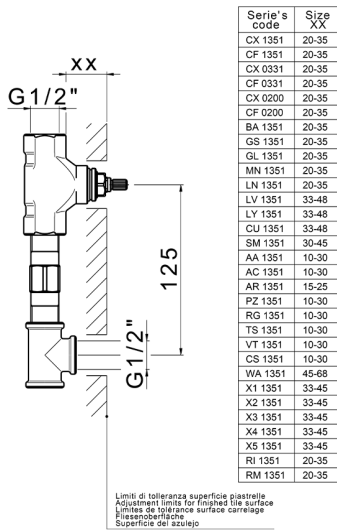

## Exposed part for concealed washbasin mixer NUANCE X32\_X1013511

X1013511

<https://en.cisal.it/exposed-part-for-concealed-washbasin-mixer-nuance-x32-x1013511>

## Concealed washbasin mixer CONCEALED\_ZA033510

MODEL **ZA033510**

Concealed washbasin mixer, with two right headvalves

AVAILABLE FINISHINGS

CHARACTERISTICS

Concealed **1**

2025-01-09