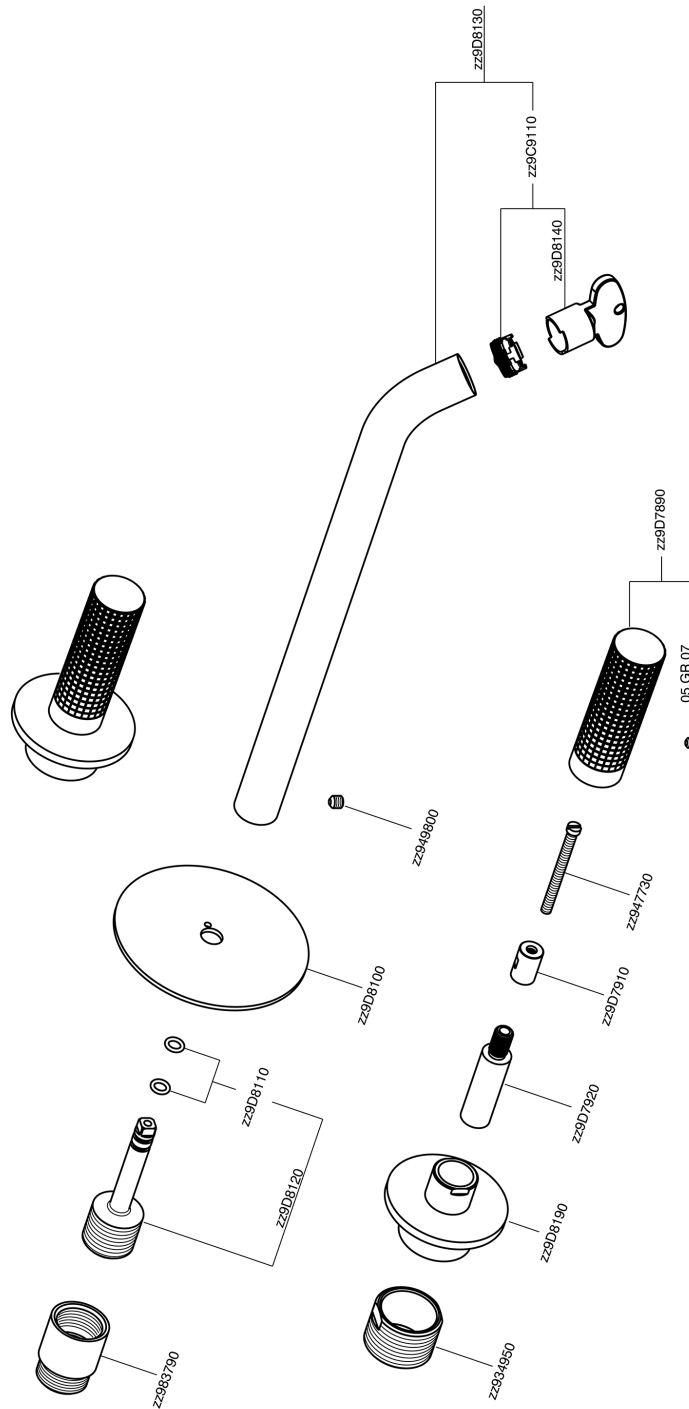

## Exposed part for concealed washbasin mixer NUANCE X32\_X1013511

MODEL **X1013511**

Exposed part for concealed washbasin mixer, without concealed part, for item ZA033510, Inox AISI 316L

### CHARACTERISTICS

Installation **Concealed**  
 Required concealed parts **ZA033510**

## Exposed part for concealed washbasin mixer NUANCE X32\_X1013511

X1013511

<https://en.cisal.it/exposed-part-for-concealed-washbasin-mixer-nuance-x32-x1013511>

## Concealed washbasin mixer CONCEALED\_ZA033510

MODEL **ZA033510**

Concealed washbasin mixer, with two right headvalves

AVAILABLE FINISHINGS

**04** 04 Without finishing

CHARACTERISTICS

Concealed **1**

2024-12-04