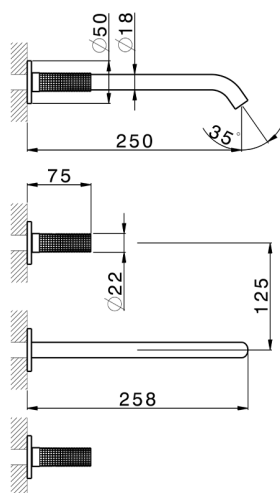

## Exposed part for concealed washbasin mixer NUANCE X32\_X1013511

MODEL **X1013511**

Exposed part for concealed washbasin mixer, without concealed part, for item ZA033510, Inox AISI 316L

## Exposed part for concealed washbasin mixer NUANCE X32\_X1013511

X1013511

<https://en.cisal.it/exposed-part-for-concealed-washbasin-mixer-nuance-x32-x1013511>

## Concealed washbasin mixer CONCEALED\_ZA033510

MODEL **ZA033510**

Concealed washbasin mixer, with two right headvalves

AVAILABLE FINISHINGS

CHARACTERISTICS

Concealed **1**

2025-01-09