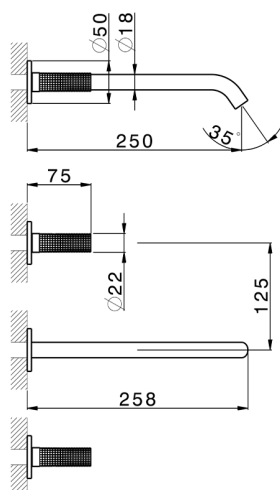

## Exposed part for concealed washbasin mixer NUANCE X32\_X1013511

MODEL **X1013511**

Exposed part for concealed washbasin mixer, without concealed part, for item ZA033510, Inox AISI 316L

## Exposed part for concealed washbasin mixer NUANCE X32\_X1013511

X1013511

<https://en.cisal.it/exposed-part-for-concealed-washbasin-mixer-nuance-x32-x1013511>

## Concealed washbasin mixer CONCEALED\_ZA033510

MODEL **ZA033510**

Concealed washbasin mixer, with two right headvalves

AVAILABLE FINISHINGS

**04** 04 Without finishing

CHARACTERISTICS

Concealed **1**

2024-12-04