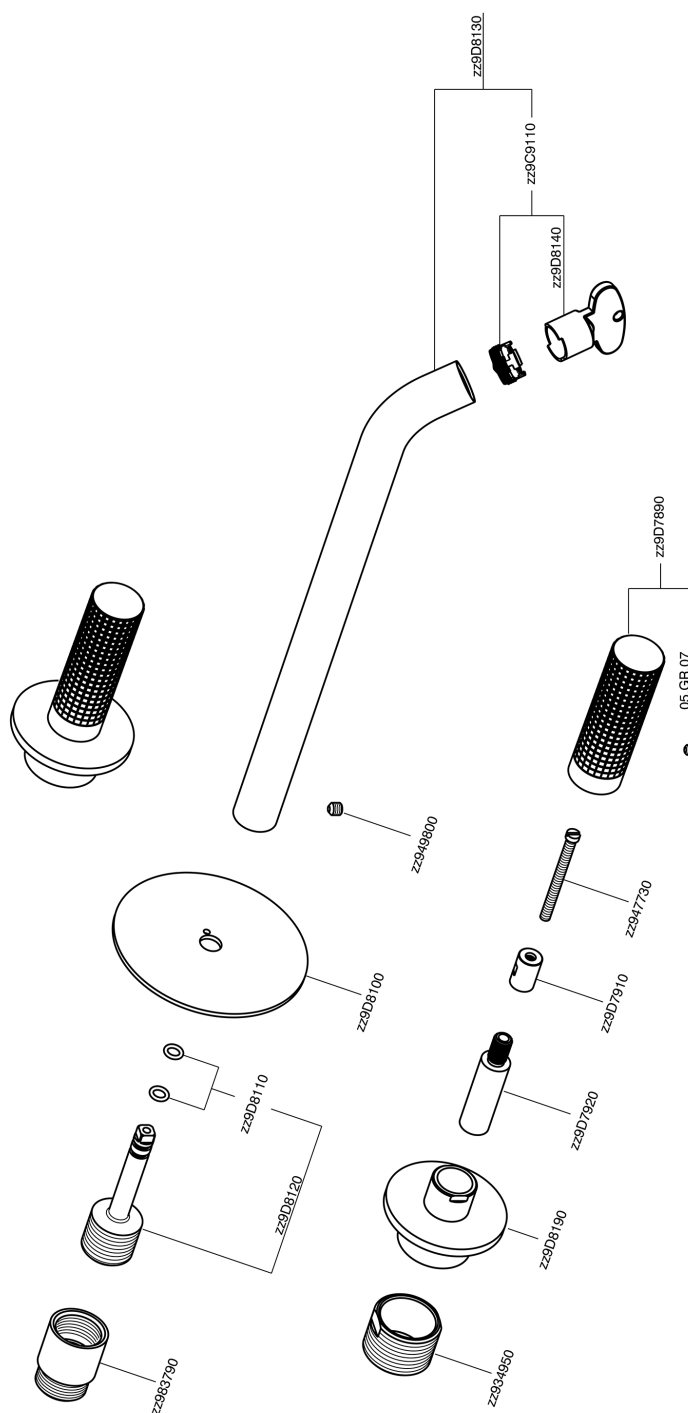

## Exposed part for concealed washbasin mixer NUANCE X32\_X1013511

MODEL **X1013511**

Exposed part for concealed washbasin mixer, without concealed part, for item ZA033510, Inox AISI 316L

### CHARACTERISTICS

Installation **Concealed**  
 Required concealed parts **ZA033510**

## Exposed part for concealed washbasin mixer NUANCE X32\_X1013511

X1013511

<https://en.cisal.it/exposed-part-for-concealed-washbasin-mixer-nuance-x32-x1013511>

## Concealed washbasin mixer CONCEALED\_ZA033510

MODEL **ZA033510**

Concealed washbasin mixer, with two right headvalves

AVAILABLE FINISHINGS

CHARACTERISTICS

Concealed **1**

2025-01-09