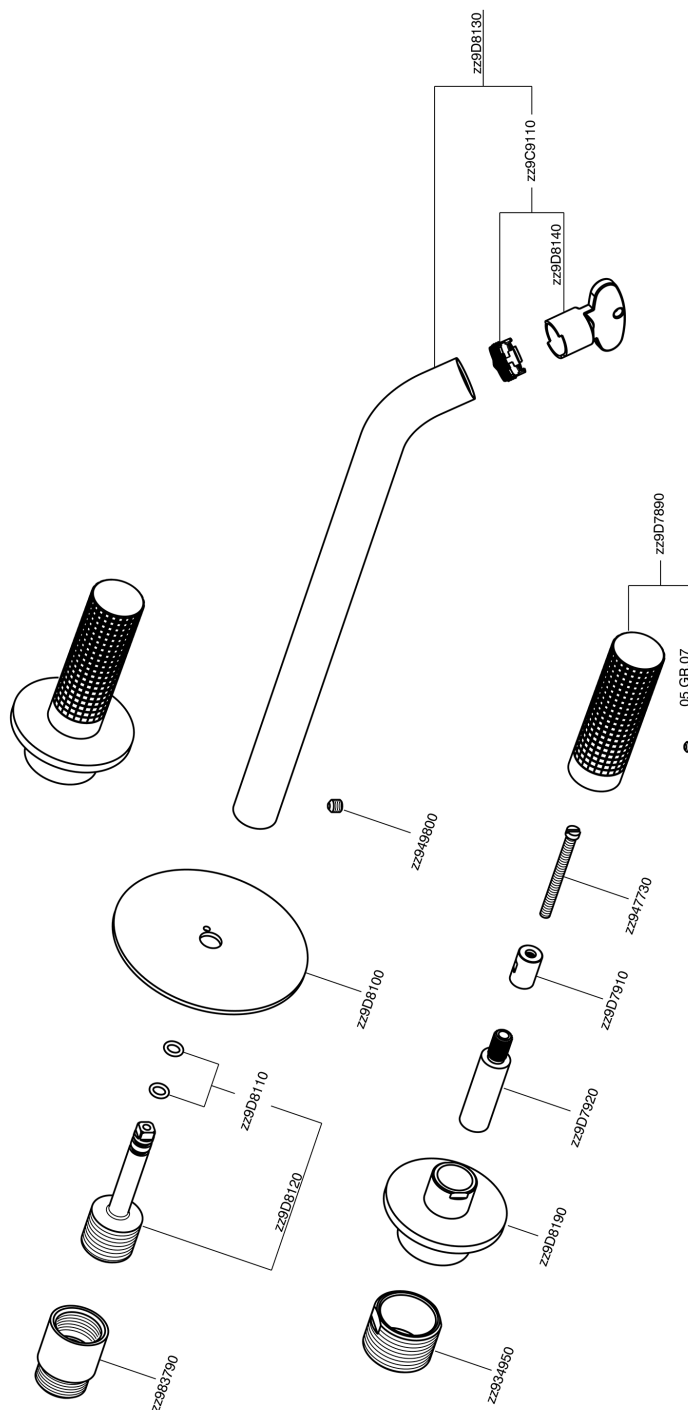

Exposed part for concealed washbasin mixer NUANCE X32_X1013511

X1013511

<https://en.cisal.it/exposed-part-for-concealed-washbasin-mixer-nuance-x32-x1013511>

Concealed washbasin mixer CONCEALED_ZA033510

ZA033510

<https://en.cisal.it/concealed-washbasin-mixer-concealed-za033510>

2025-01-09