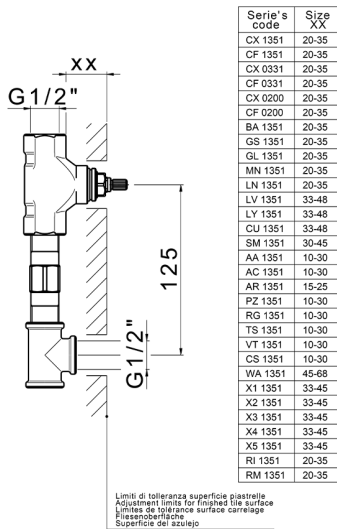

## Exposed part for concealed washbasin mixer NUANCE X32\_X1013511

X1013511

<https://en.cisal.it/exposed-part-for-concealed-washbasin-mixer-nuance-x32-x1013511>

## Concealed washbasin mixer CONCEALED\_ZA033510

MODEL **ZA033510**

Concealed washbasin mixer, with two right headvalves

AVAILABLE FINISHINGS

CHARACTERISTICS

Concealed **1**

2024-12-04