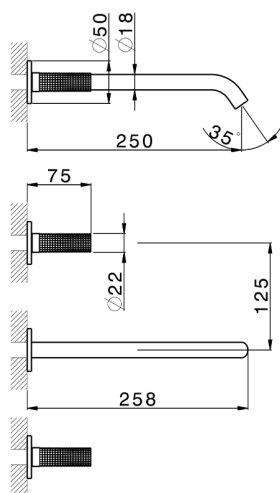

## Exposed part for concealed washbasin mixer NUANCE X32\_X1013511

MODEL **X1013511**

Exposed part for concealed washbasin mixer, without concealed part, for item ZA033510, Inox AISI 316L

## Exposed part for concealed washbasin mixer NUANCE X32\_X1013511

X1013511

<https://en.cisal.it/exposed-part-for-concealed-washbasin-mixer-nuance-x32-x1013511>

## Concealed washbasin mixer CONCEALED\_ZA033510

MODEL **ZA033510**

Concealed washbasin mixer, with two right headvalves

AVAILABLE FINISHINGS

CHARACTERISTICS

Concealed **1**

2024-12-04