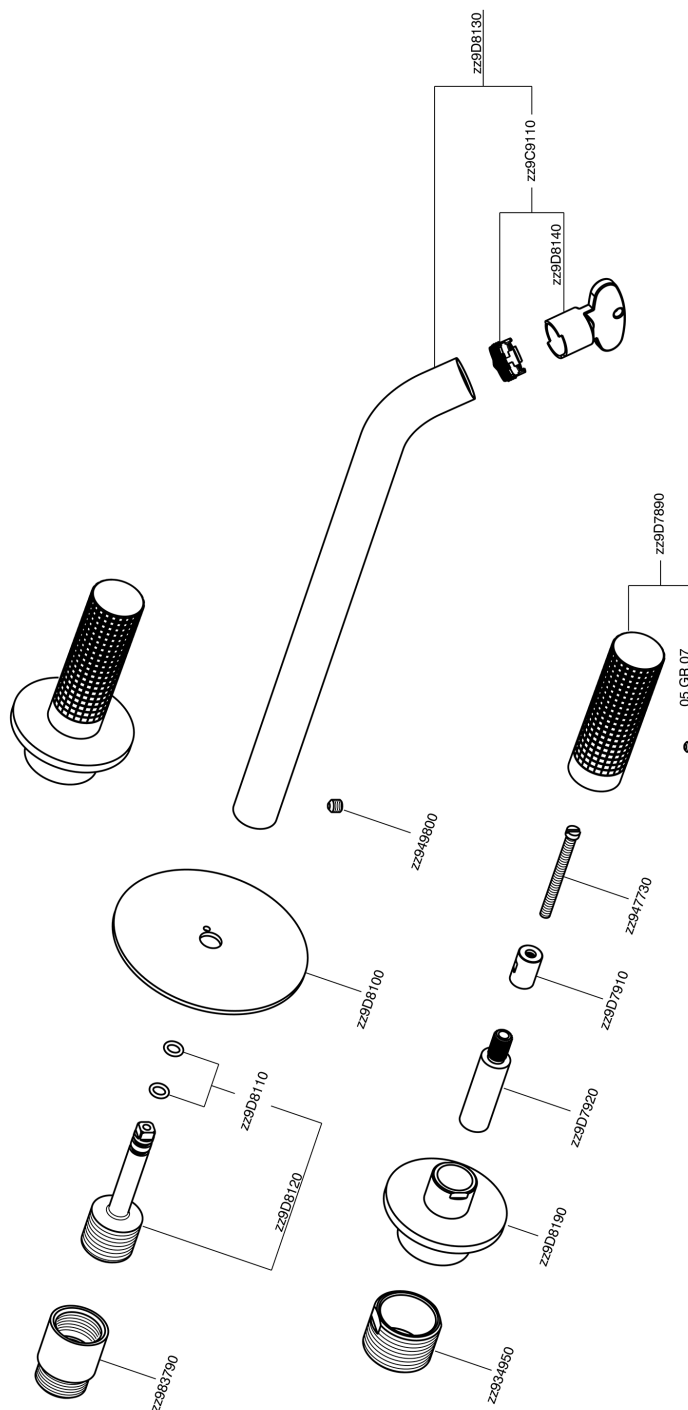

## Exposed part for concealed washbasin mixer NUANCE X32\_X1013511

MODEL **X1013511**

Exposed part for concealed washbasin mixer, without concealed part, for item ZA033510, Inox AISI 316L

### CHARACTERISTICS

Installation **Concealed**  
 Required concealed parts **ZA033510**

## Exposed part for concealed washbasin mixer NUANCE X32\_X1013511

X1013511

<https://en.cisal.it/exposed-part-for-concealed-washbasin-mixer-nuance-x32-x1013511>

## Concealed washbasin mixer CONCEALED\_ZA033510

MODEL **ZA033510**

Concealed washbasin mixer, with two right headvalves

AVAILABLE FINISHINGS

CHARACTERISTICS

Concealed **1**

2024-12-04