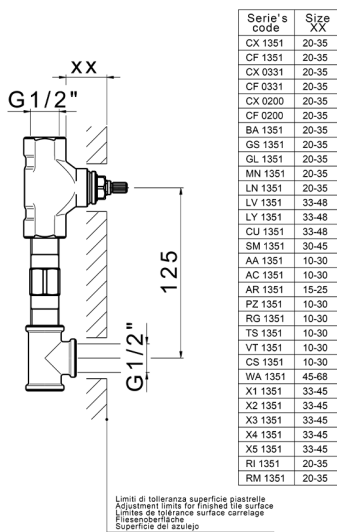

Concealed washbasin mixer CONCEALED_ZA033510

MODEL **ZA033510**

Concealed washbasin mixer, with two right headvalves

AVAILABLE FINISHINGS

04 04 Without finishing

CHARACTERISTICS

Concealed **1**

Serie's code	Size XX
CX 1351	20-35
CF 1351	20-35
CX 0331	20-35
CF 0331	20-35
CX 0200	20-35
CF 0200	20-35
BA 1351	20-35
GS 1351	20-35
GL 1351	20-35
MN 1351	20-35
LN 1351	20-35
LV 1351	33-48
LY 1351	33-48
CU 1351	33-48
SM 1351	30-45
AA 1351	10-30
AC 1351	10-30
AR 1351	15-25
PZ 1351	10-30
RG 1351	10-30
TS 1351	10-30
VT 1351	10-30
CS 1351	10-30
WA 1351	45-68
X1 1351	33-45
X2 1351	33-45
X3 1351	33-45
X4 1351	33-45
X5 1351	33-45
RI 1351	20-35
RM 1351	20-35

2025-01-09