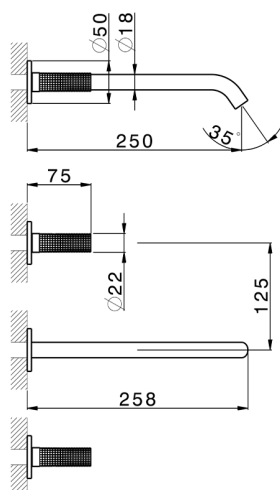

Exposed part for concealed washbasin mixer NUANCE X32_X1013511

MODEL **X1013511**

Exposed part for concealed washbasin mixer, without concealed part, for item ZA033510, Inox AISI 316L

AVAILABLE FINISHINGS

-  **5H** 5H Dark Brass Brushed
-  **5L** 5L Brushed Black Titanium
-  **5N** 5N Brushed Rose Gold
-  **D1** D1 Brushed Inox

CHARACTERISTICS

Installation **Concealed**
 Required concealed parts **ZA033510**

Exposed part for concealed washbasin mixer NUANCE X32_X1013511

X1013511

<https://en.cisal.it/exposed-part-for-concealed-washbasin-mixer-nuance-x32-x1013511>

Concealed washbasin mixer CONCEALED_ZA033510

MODEL **ZA033510**

Concealed washbasin mixer, with two right headvalves

AVAILABLE FINISHINGS

04 04 Without finishing

CHARACTERISTICS

Concealed **1**

Serie's code	Size XX
CX 1351	20-35
CF 1351	20-35
CX 0331	20-35
CF 0331	20-35
CX 0200	20-35
CF 0200	20-35
BA 1351	20-35
GS 1351	20-35
GL 1351	20-35
MN 1351	20-35
LN 1351	20-35
LV 1351	33-48
LY 1351	33-48
CU 1351	33-48
SM 1351	30-45
AA 1351	10-30
AC 1351	10-30
AR 1351	15-25
PZ 1351	10-30
RG 1351	10-30
TS 1351	10-30
VT 1351	10-30
CS 1351	10-30
WA 1351	45-68
X1 1351	33-45
X2 1351	33-45
X3 1351	33-45
X4 1351	33-45
X5 1351	33-45
RI 1351	20-35
RM 1351	20-35