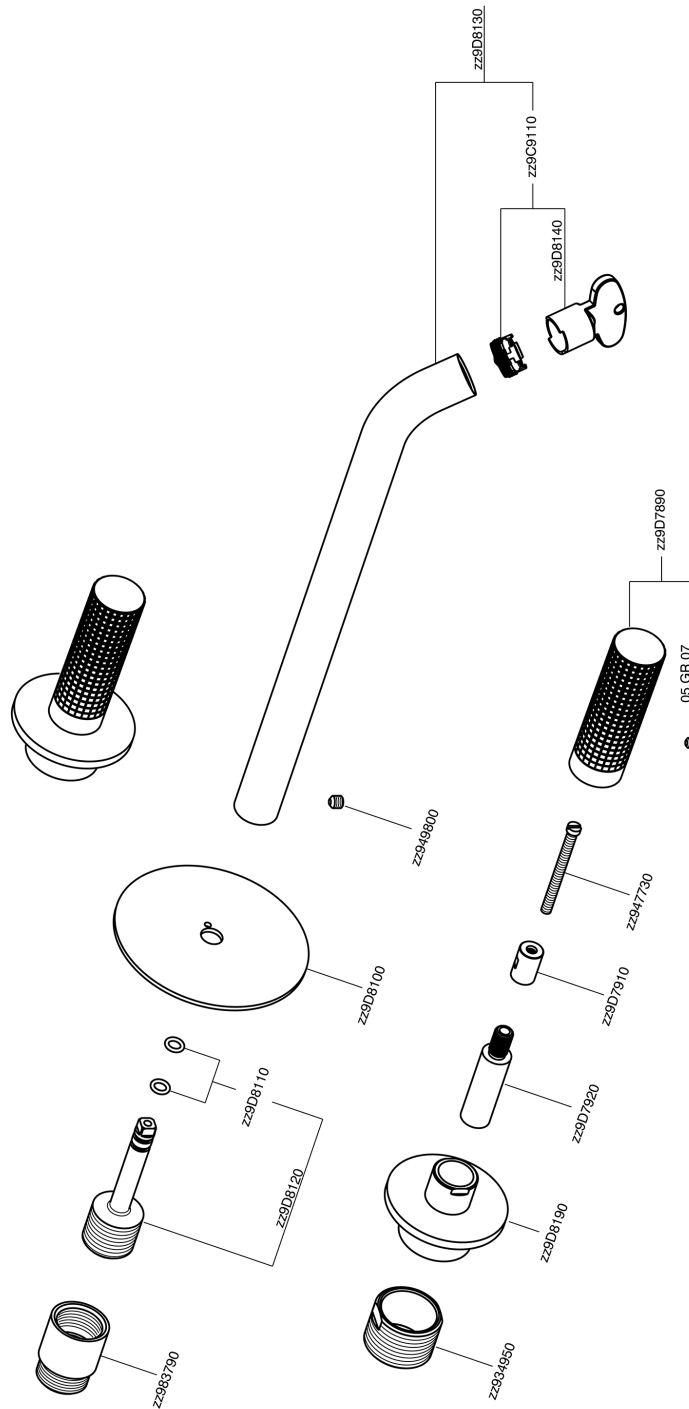

Exposed part for concealed washbasin mixer NUANCE X32_X1013511

MODEL **X1013511**

Exposed part for concealed washbasin mixer, without concealed part, for item ZA033510, Inox AISI 316L

AVAILABLE FINISHINGS

-  **5H** 5H Dark Brass Brushed
-  **5L** 5L Brushed Black Titanium
-  **5N** 5N Brushed Rose Gold
-  **D1** D1 Brushed Inox

CHARACTERISTICS

Installation **Concealed**
 Required concealed parts **ZA033510**

Exposed part for concealed washbasin mixer NUANCE X32_X1013511

X1013511

<https://en.cisal.it/exposed-part-for-concealed-washbasin-mixer-nuance-x32-x1013511>

Concealed washbasin mixer CONCEALED_ZA033510

MODEL **ZA033510**

Concealed washbasin mixer, with two right headvalves

AVAILABLE FINISHINGS

04 04 Without finishing

CHARACTERISTICS

Concealed **1**

Serie's code	Size XX
CX 1351	20-35
CF 1351	20-35
CX 0331	20-35
CF 0331	20-35
CX 0200	20-35
CF 0200	20-35
BA 1351	20-35
GS 1351	20-35
GL 1351	20-35
MN 1351	20-35
LN 1351	20-35
LV 1351	33-48
LY 1351	33-48
CU 1351	33-48
SM 1351	30-45
AA 1351	10-30
AC 1351	10-30
AR 1351	15-25
PZ 1351	10-30
RG 1351	10-30
TS 1351	10-30
VT 1351	10-30
CS 1351	10-30
WA 1351	45-68
X1 1351	33-45
X2 1351	33-45
X3 1351	33-45
X4 1351	33-45
X5 1351	33-45
RI 1351	20-35
RM 1351	20-35