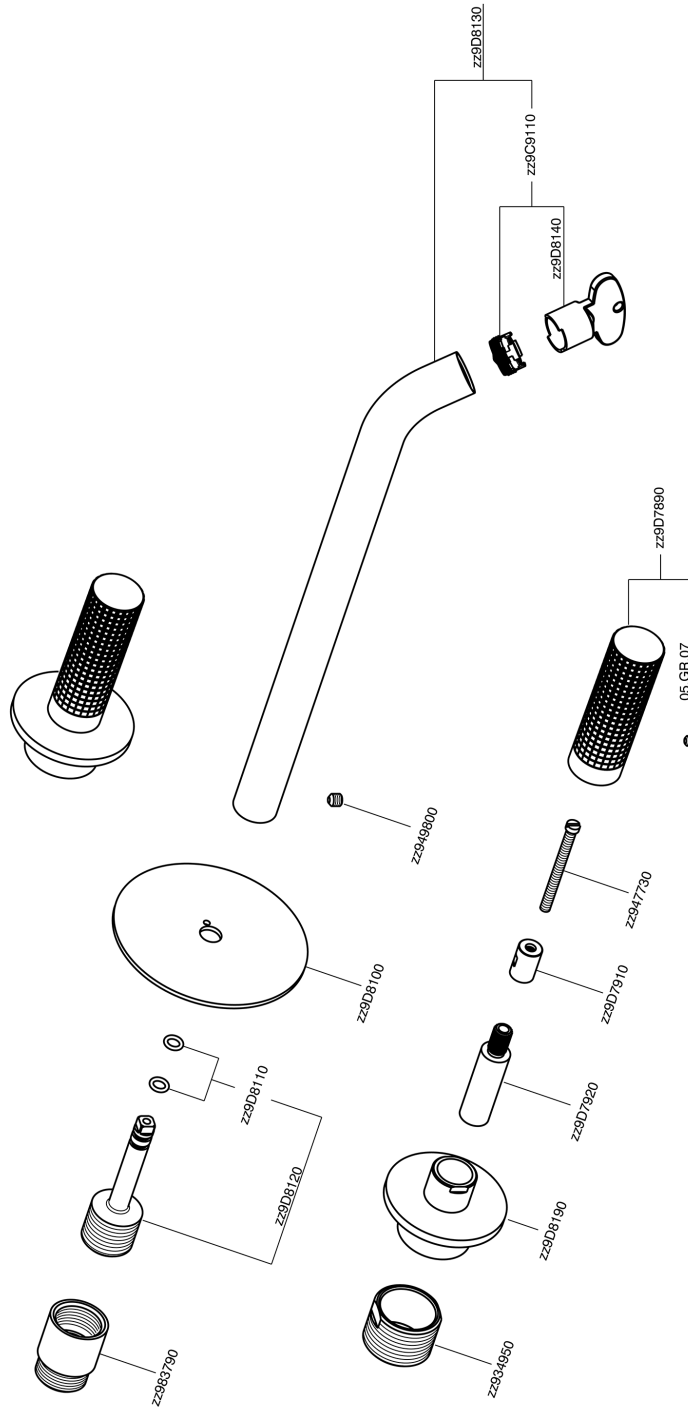

## Exposed part for concealed washbasin mixer NUANCE X32\_X1013511

X1013511

<https://en.cisal.it/exposed-part-for-concealed-washbasin-mixer-nuance-x32-x1013511>

## Concealed washbasin mixer CONCEALED\_ZA033510

ZA033510

<https://en.cisal.it/concealed-washbasin-mixer-concealed-za033510>

2025-01-09