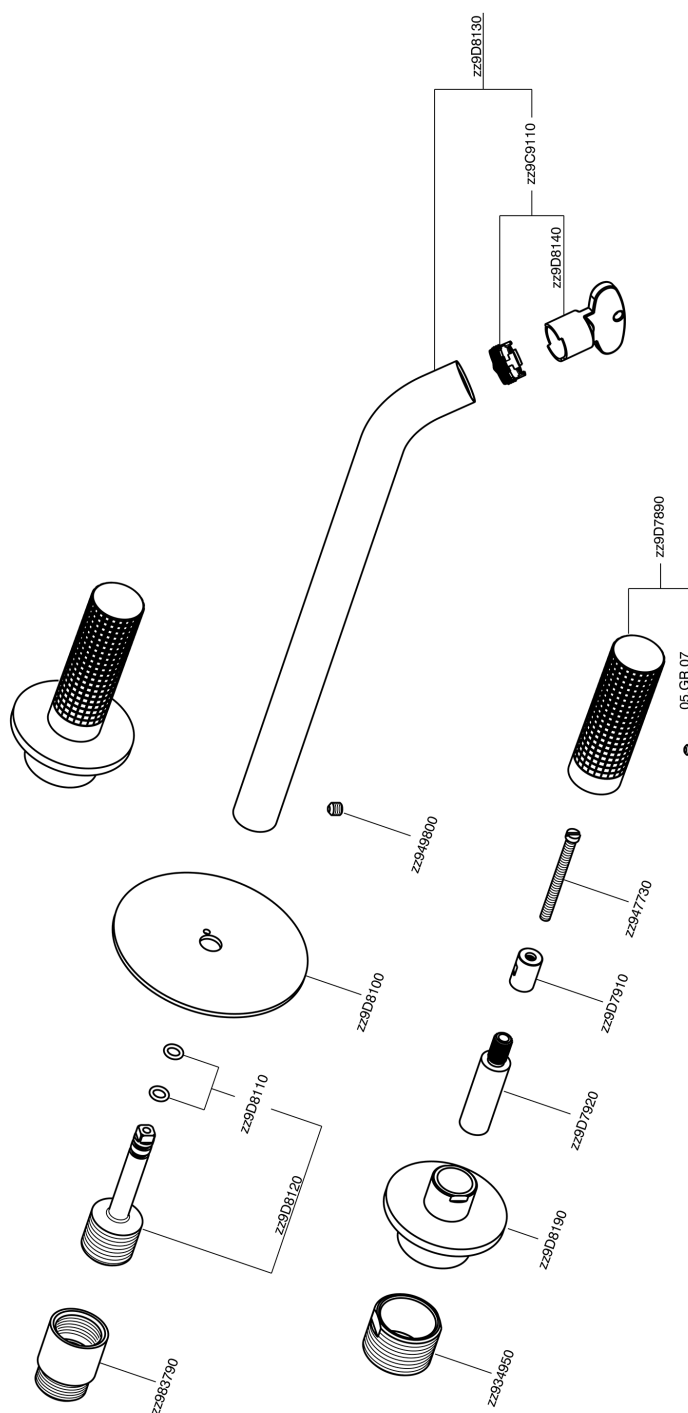

## Exposed part for concealed washbasin mixer NUANCE X32\_X1013511

X1013511

<https://en.cisal.it/exposed-part-for-concealed-washbasin-mixer-nuance-x32-x1013511>

## Concealed washbasin mixer CONCEALED\_ZA033510

ZA033510

<https://en.cisal.it/concealed-washbasin-mixer-concealed-za033510>

2024-12-04