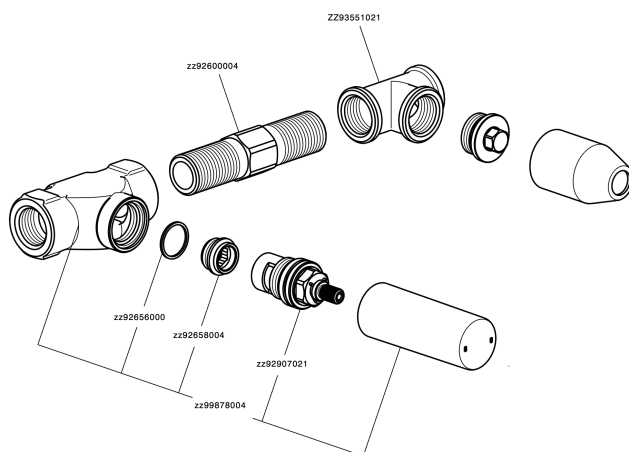

## Exposed part for concealed washbasin mixer NUANCE X32\_X1013511

X1013511

<https://en.cisal.it/exposed-part-for-concealed-washbasin-mixer-nuance-x32-x1013511>

## Concealed washbasin mixer CONCEALED\_ZA033510

ZA033510

<https://en.cisal.it/concealed-washbasin-mixer-concealed-za033510>

2025-01-09