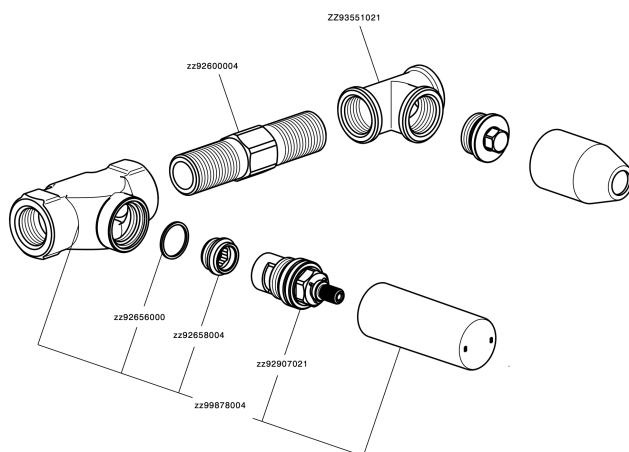

## Exposed part for concealed washbasin mixer NUANCE X32\_X1013511

X1013511

<https://en.cisal.it/exposed-part-for-concealed-washbasin-mixer-nuance-x32-x1013511>

## Concealed washbasin mixer CONCEALED\_ZA033510

ZA033510

<https://en.cisal.it/concealed-washbasin-mixer-concealed-za033510>

2024-12-04