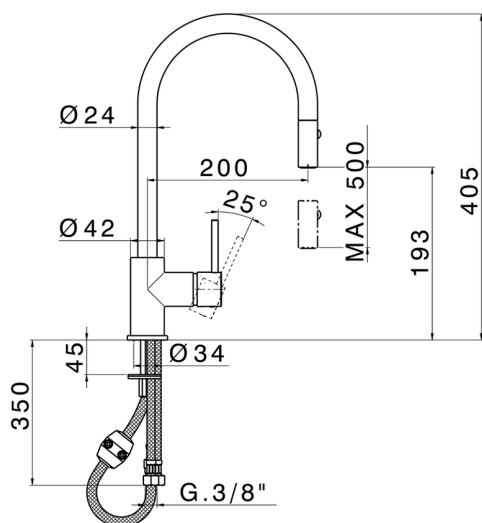

Single lever sink mixer ES with pull out handspray KITCHEN_CV000575

MODEL **CV000575**

Single lever sink mixer ES with pull out handspray, swivel spout, 2 sprays handshower, Nylon 175 cm flexible hoses

AVAILABLE FINISHINGS

CHARACTERISTICS

Cartridge Spare Parts **ZZ95409000**

35 mm Cartridge

EcoStop

EcoStop feature limits water flow to approximately 50% of maximum output with one point of resistance on setting. Push slightly past the middle stop only when full water output is required. This will save water up to 50%.

EnergySave

Thanks to the EnergySave device, only cold water will be drawn if the lever is operated in the central position, so that the water heater will not be engaged and no hot water wasted, leading to considerable savings in energy and costs. The temperature can be adjusted by rotating the lever to the left, until the desired temperature is reached.

Single lever sink mixer ES with pull out handspray KITCHEN_CV000575

CV000575

<https://en.cisal.it/single-lever-sink-mixer-es-with-pull-out-handspray-kitchen-cv000575>

2026-04-28