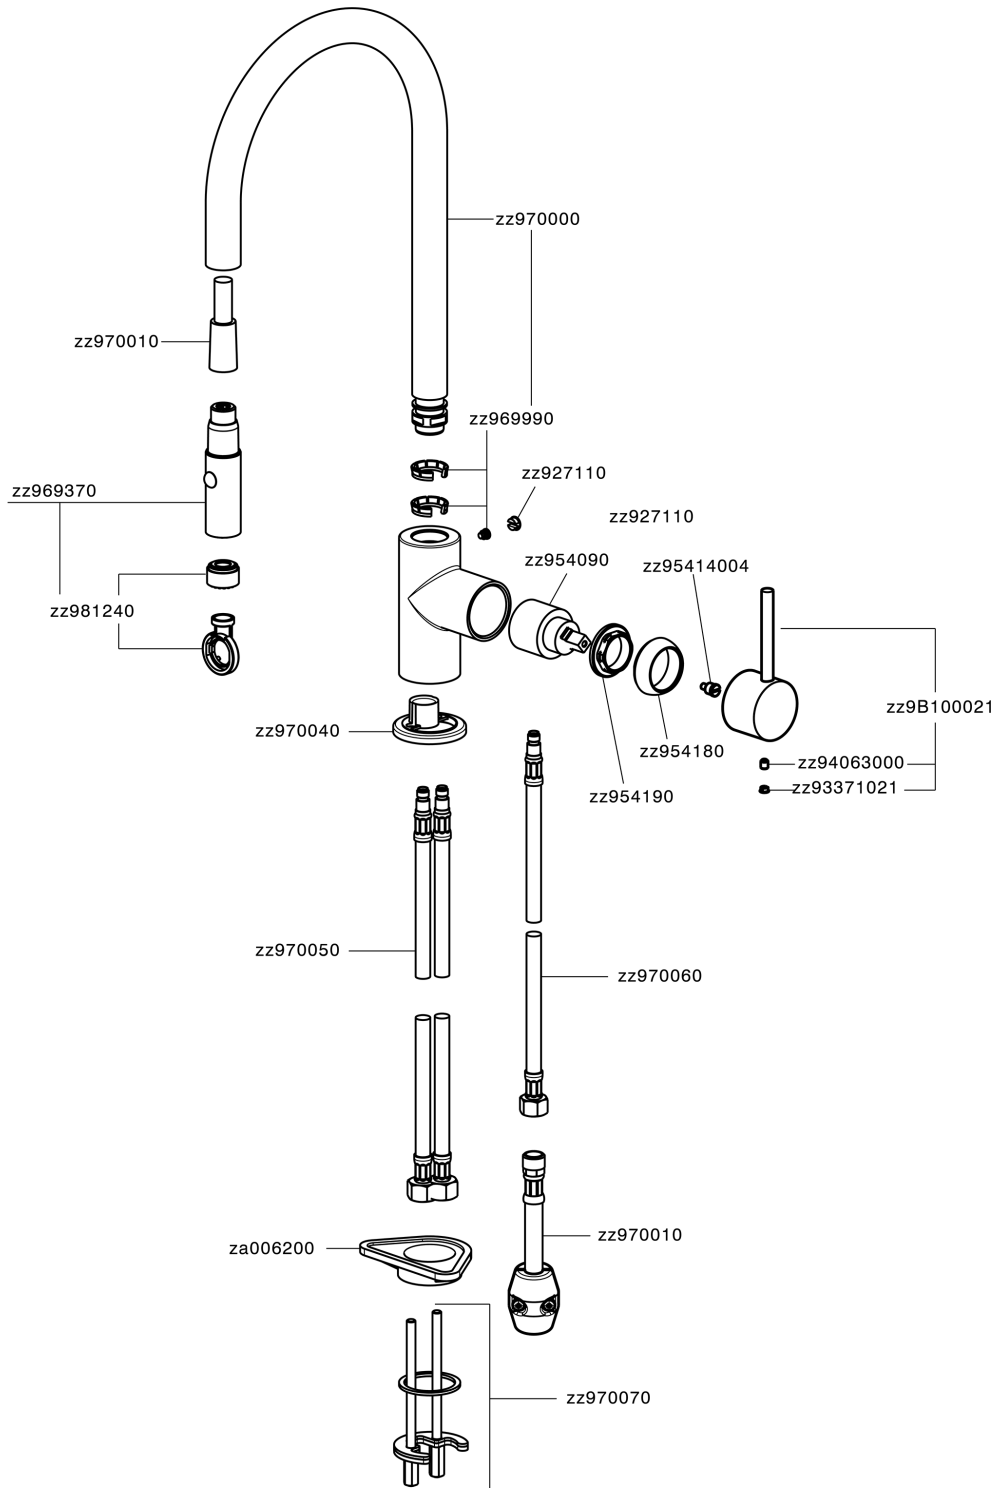

Single lever sink mixer ES with pull out handspray KITCHEN_CV000575

MODEL **CV000575**

Single lever sink mixer ES with pull out handspray, swivel spout, 2 sprays handshower, Nylon 175 cm flexible hoses

AVAILABLE FINISHINGS

CHARACTERISTICS

Cartridge Spare Parts **ZZ95409000**

35 mm Cartridge

EcoStop

EcoStop feature limits water flow to approximately 50% of maximum output with one point of resistance on setting. Push slightly past the middle stop only when full water output is required. This will save water up to 50%.

EnergySave

Thanks to the EnergySave device, only cold water will be drawn if the lever is operated in the central position, so that the water heater will not be engaged and no hot water wasted, leading to considerable savings in energy and costs. The temperature can be adjusted by rotating the lever to the left, until the desired temperature is reached.

Single lever sink mixer ES with pull out handspray KITCHEN_CV000575

CV000575

<https://en.cisal.it/single-lever-sink-mixer-es-with-pull-out-handspray-kitchen-cv000575>

2026-06-13