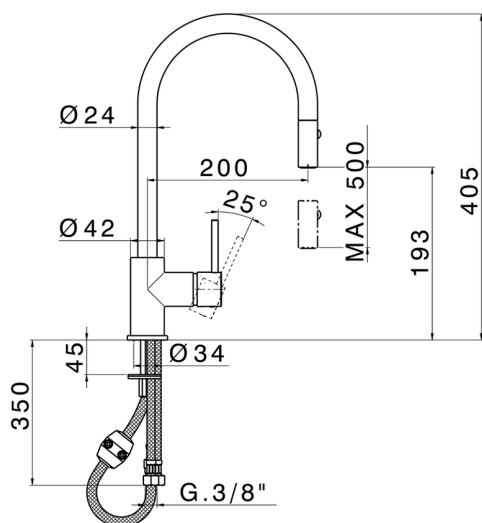

Single lever sink mixer ES with pull out handspray KITCHEN_CV000575

MODEL **CV000575**

Single lever sink mixer ES with pull out handspray, swivel spout, 2 sprays handshower, Nylon 175 cm flexible hoses

AVAILABLE FINISHINGS

CHARACTERISTICS

Cartridge Spare Parts **ZZ95409000**

35 mm Cartridge

EcoStop

EcoStop feature limits water flow to approximately 50% of maximum output with one point of resistance on setting. Push slightly past the middle stop only when full water output is required. This will save water up to 50%.

EnergySave

Thanks to the EnergySave device, only cold water will be drawn if the lever is operated in the central position, so that the water heater will not be engaged and no hot water wasted, leading to considerable savings in energy and costs. The temperature can be adjusted by rotating the lever to the left, until the desired temperature is reached.

Single lever sink mixer ES with pull out handspray KITCHEN_CV000575

CV000575

<https://en.cisal.it/single-lever-sink-mixer-es-with-pull-out-handspray-kitchen-cv000575>

2026-06-13