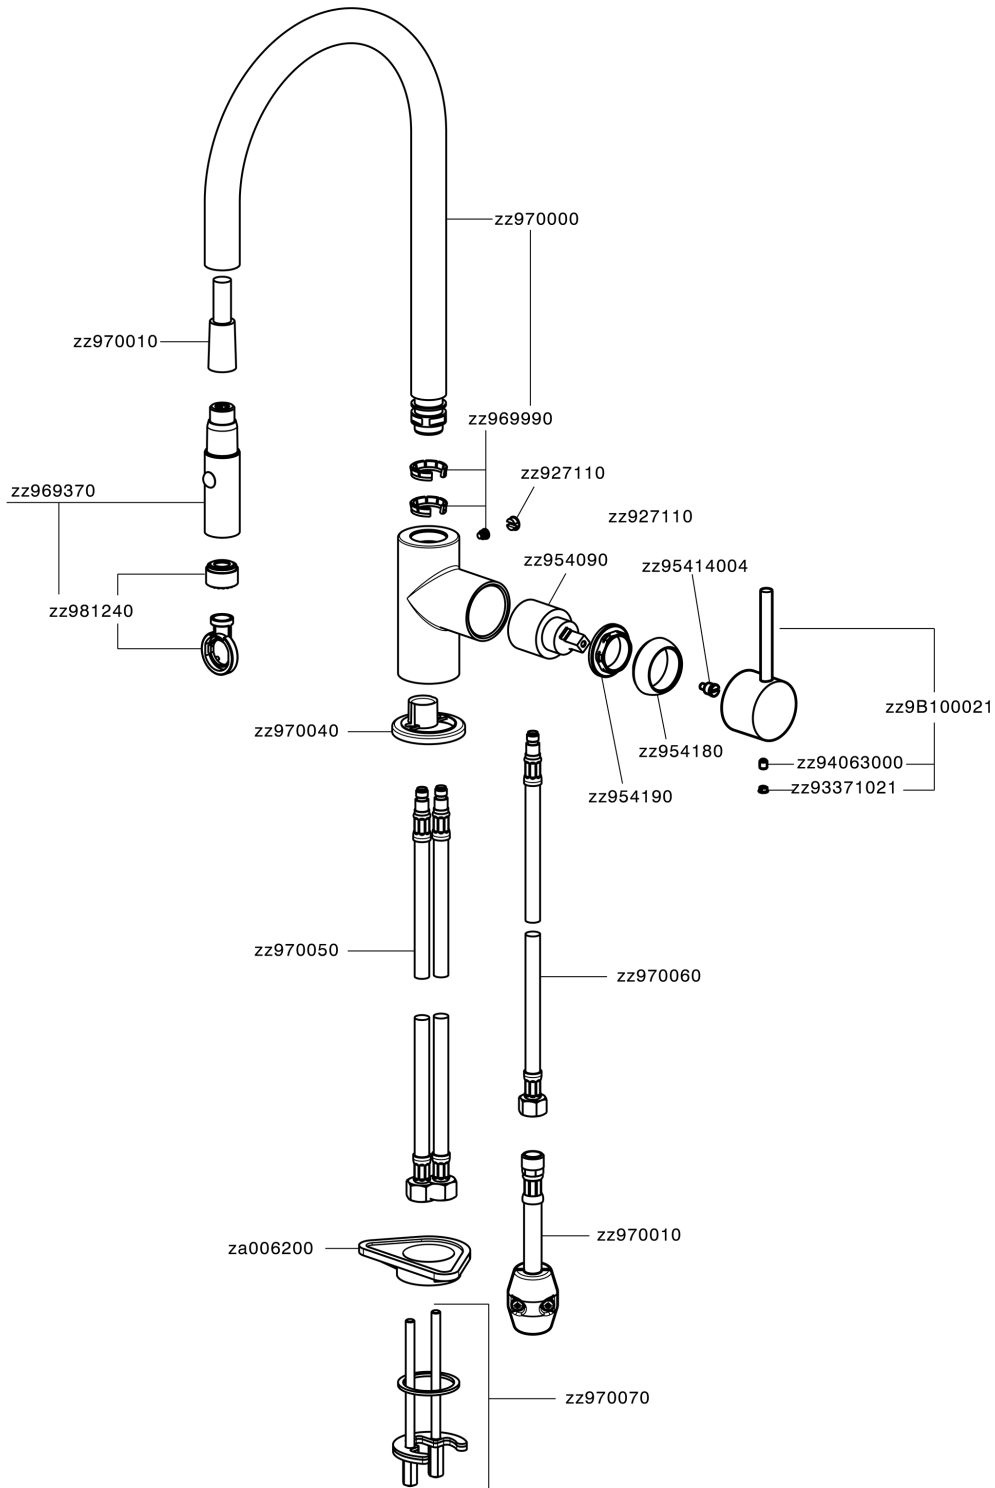

Single lever sink mixer ES with pull out handspray KITCHEN_CV000575

MODEL **CV000575**

Single lever sink mixer ES with pull out handspray, swivel spout, 2 sprays handshower, Nylon 175 cm flexible hoses

AVAILABLE FINISHINGS

CHARACTERISTICS

Cartridge Spare Parts **ZZ95409000**

35 mm Cartridge

EcoStop

EcoStop feature limits water flow to approximately 50% of maximum output with one point of resistance on setting. Push slightly past the middle stop only when full water output is required. This will save water up to 50%.

EnergySave

Thanks to the EnergySave device, only cold water will be drawn if the lever is operated in the central position, so that the water heater will not be engaged and no hot water wasted, leading to considerable savings in energy and costs. The temperature can be adjusted by rotating the lever to the left, until the desired temperature is reached.

Single lever sink mixer ES with pull out handspray KITCHEN_CV000575

CV000575

<https://en.cisal.it/single-lever-sink-mixer-es-with-pull-out-handspray-kitchen-cv000575>

2026-04-28