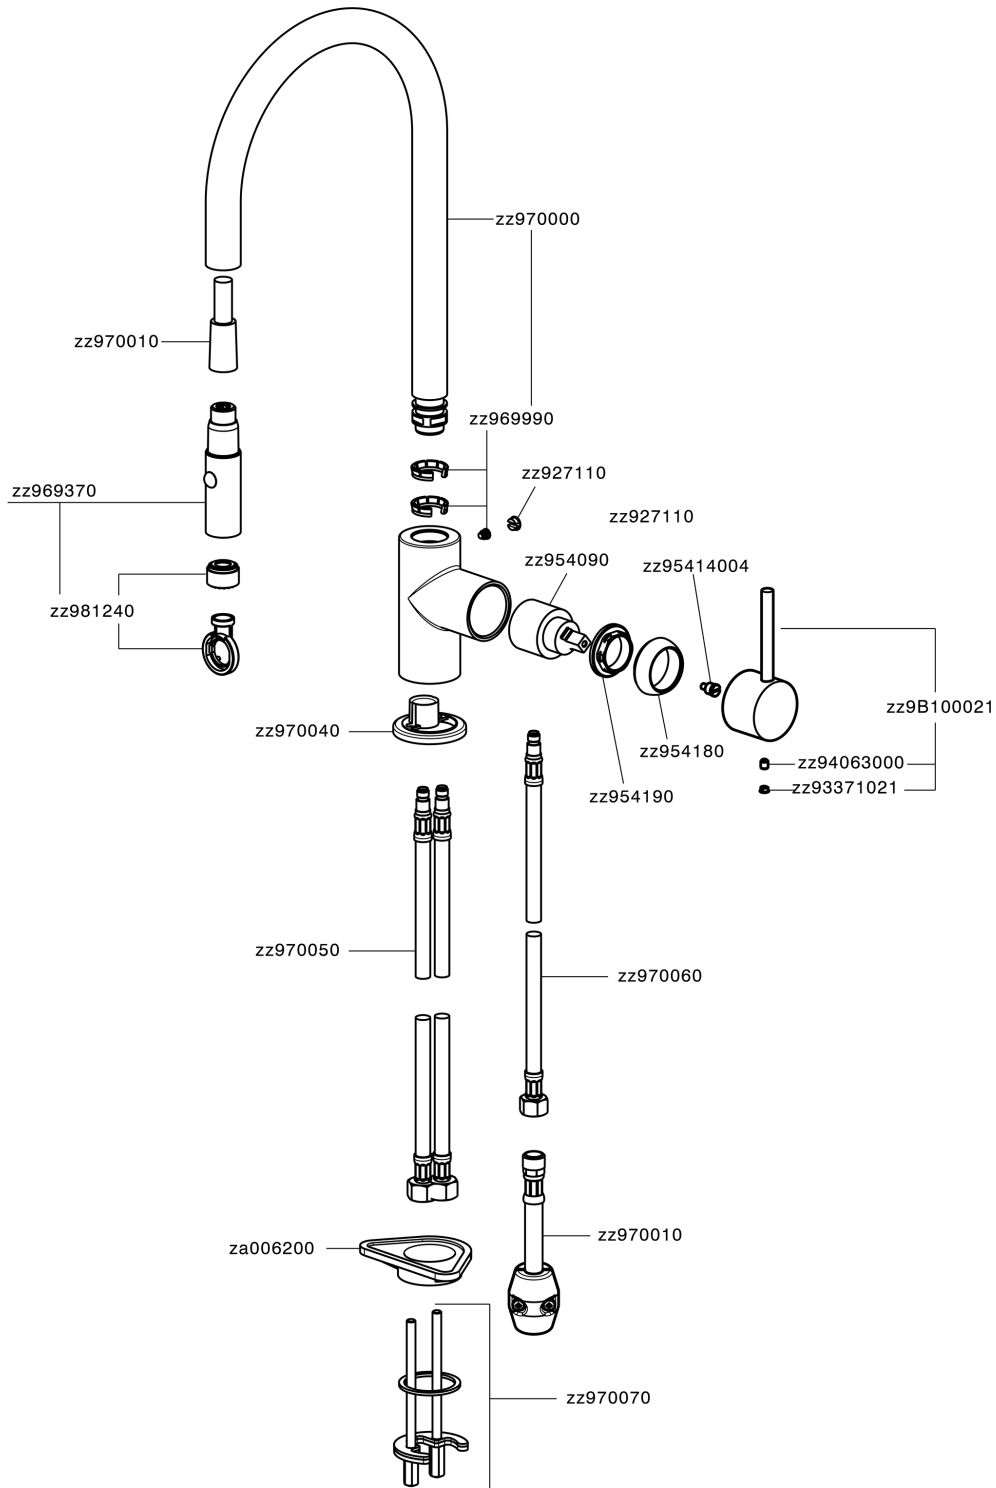

Single lever sink mixer ES with pull out handspray KITCHEN_CV000575

CV000575

<https://en.cisal.it/single-lever-sink-mixer-es-with-pull-out-handspray-kitchen-cv000575>

2026-04-28