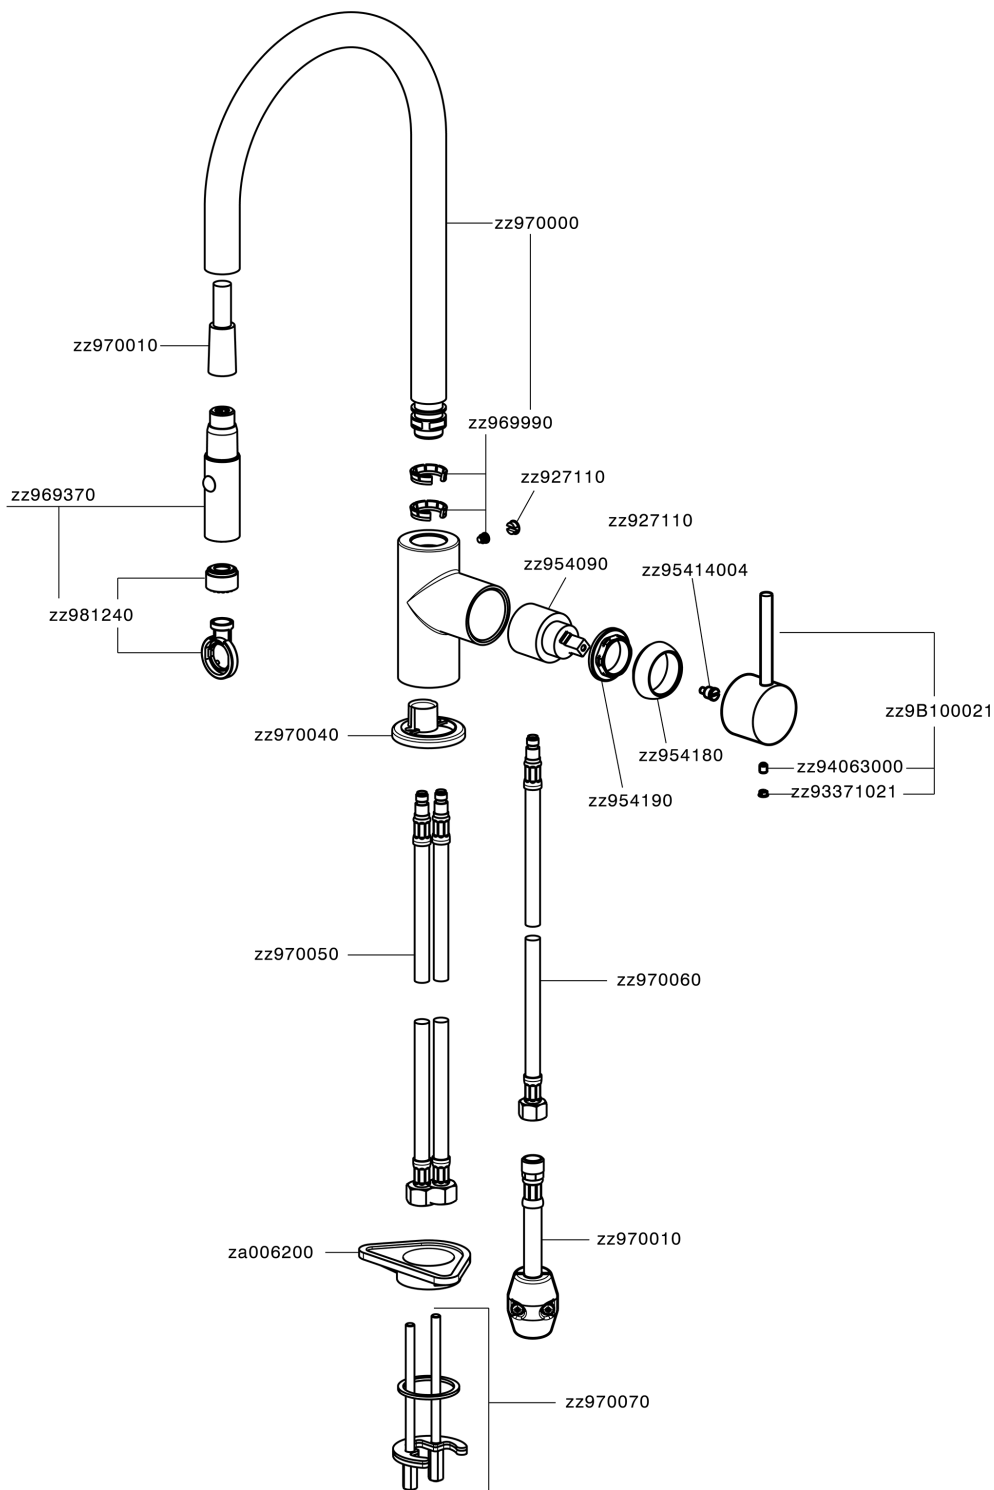

Single lever sink mixer ES with pull out handspray KITCHEN_CV000575

CV000575

<https://en.cisal.it/single-lever-sink-mixer-es-with-pull-out-handspray-kitchen-cv000575>

2026-06-14