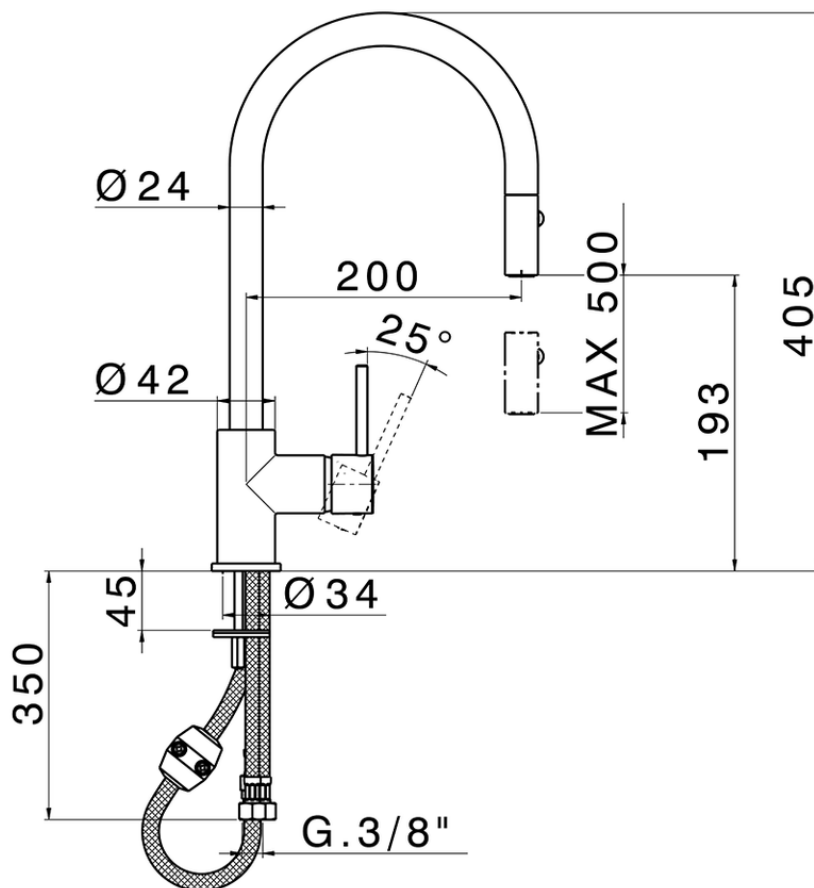

Single lever sink mixer ES with pull out handspray KITCHEN_CV000575

CV000575

<https://en.cisal.it/single-lever-sink-mixer-es-with-pull-out-handspray-kitchen-cv000575>

2026-04-28