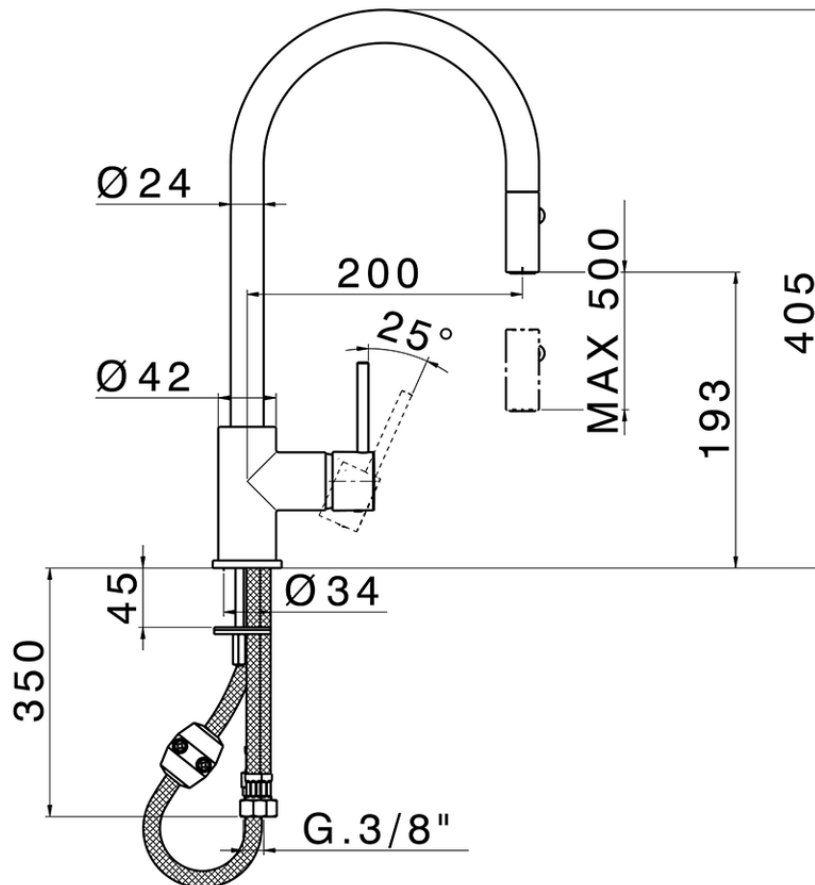

Single lever sink mixer ES with pull out handspray KITCHEN_CV000575

CV000575

<https://en.cisal.it/single-lever-sink-mixer-es-with-pull-out-handspray-kitchen-cv000575>

2026-06-14