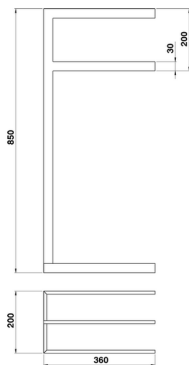

Standing set BATHROOM ACCESSORIES_QU090910

MODEL **QU090910**

Standing set, 2 towel holders

AVAILABLE FINISHINGS

- **21** 21 Chrome
- **2B** 2B Polished Nickel
- **2F** 2F Brushed Nickel
- **2Q** 2Q Black Titanium
- **40** 40 Matt Black
- **4Q** 4Q Matt White

CHARACTERISTICS

2024-12-22