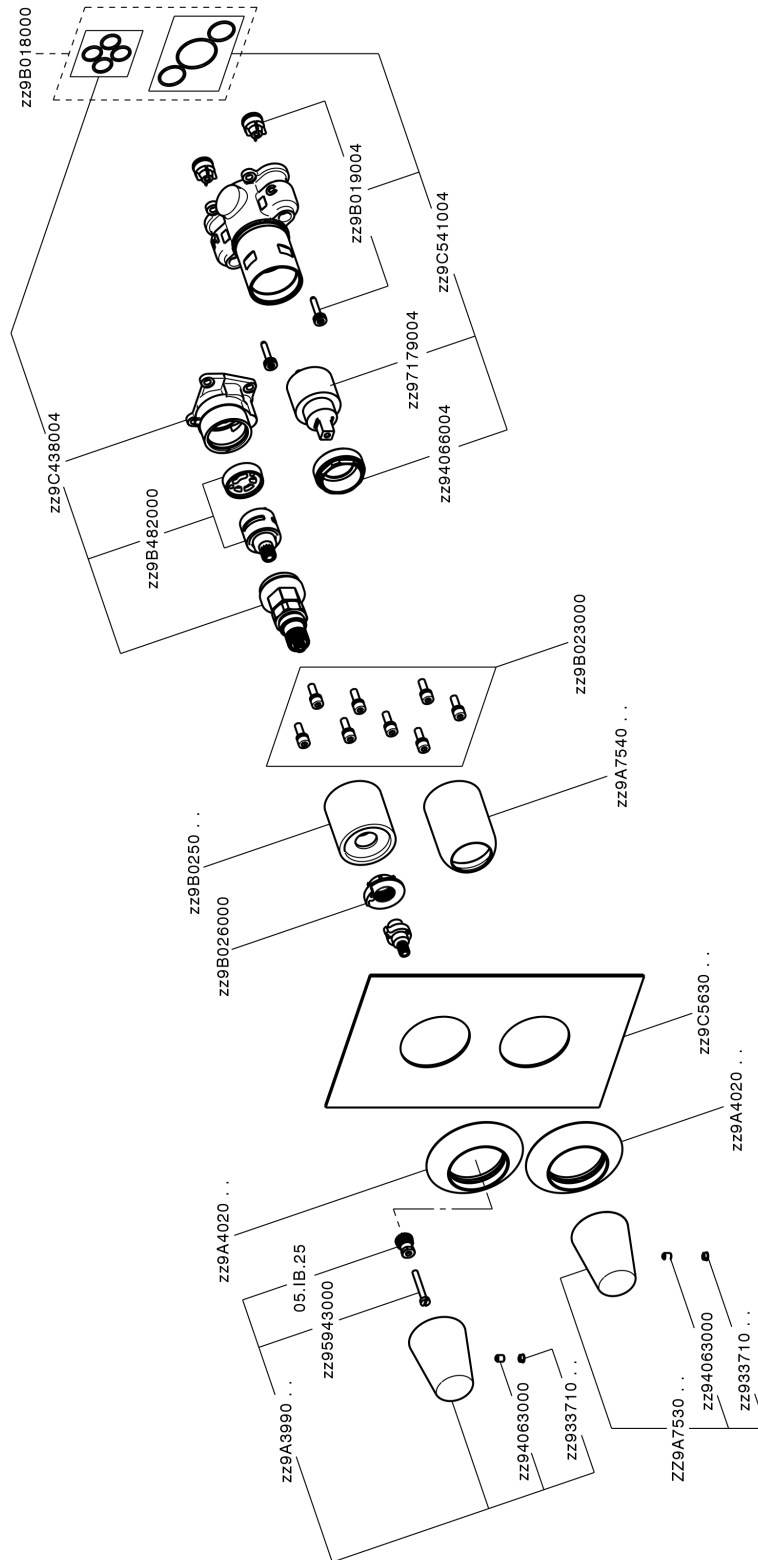

## Exposed part for Single Lever One Box Valve VITA\_VI0BM030

MODEL **VI0BM030**

Exposed part for Single Lever One Box Valve, with 2-3 outlet diverter, Minimum depth of installation: 67 mm, without concealed part, for items ZA00B030-ZA00B031

### CHARACTERISTICS

Cartridge Spare Parts **ZZ97179000**

**35 mm Cartridge**

Installation **Concealed**

Required concealed parts **ZA00B031**

**ZA00B030**

## Exposed part for Single Lever One Box Valve VITA\_VI0BM030

VI0BM030

<https://en.cisal.it/exposed-part-for-single-lever-one-box-valve-vita-vi0bm030>

## One Box Universal Concealed Part ONE BOX\_ZA00B031

MODEL **ZA00B031**

One Box Universal Concealed Part, for 1, 2 or 3 outlet thermostatic or single lever, without trim kit, with noise reducers, with sealing gasket