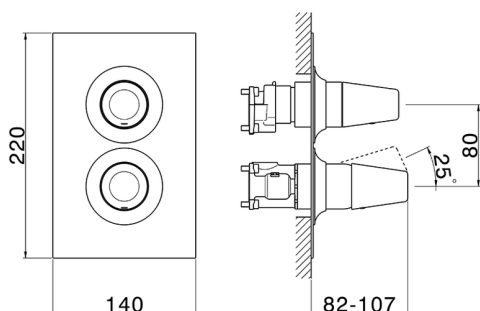

## Exposed part for Single Lever One Box Valve VITA\_VI0BM030

MODEL **VI0BM030**

Exposed part for Single Lever One Box Valve, with 2-3 outlet diverter, Minimum depth of installation: 67 mm, without concealed part, for items ZA00B030-ZA00B031

### CHARACTERISTICS

Cartridge Spare Parts **ZZ97179000**

**35 mm Cartridge**

Installation **Concealed**

Required concealed parts **ZA00B031**

**ZA00B030**