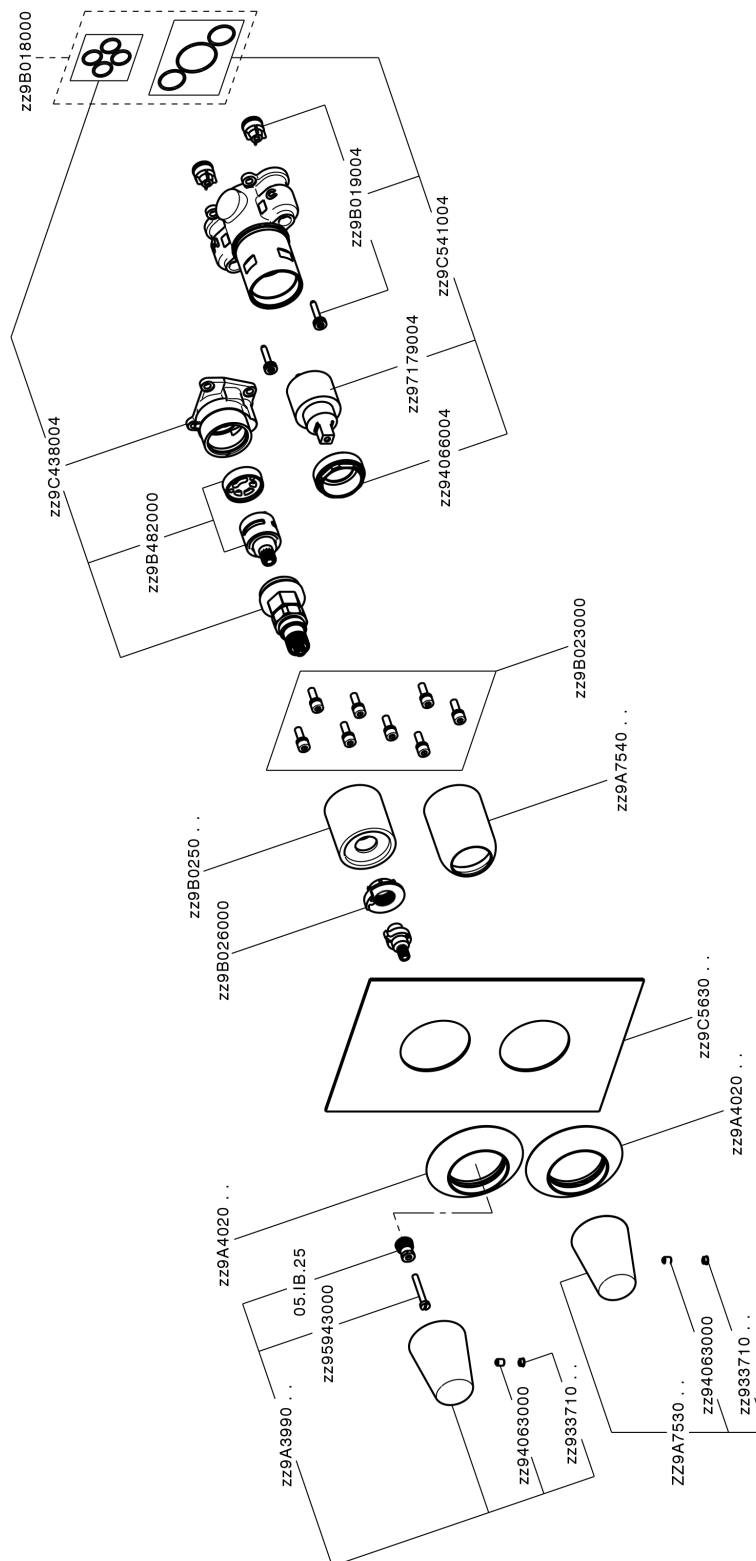

Exposed part for Single Lever One Box Valve VITA_VI0BM030

VI0BM030

<https://en.cisal.it/exposed-part-for-single-lever-one-box-valve-vita-vi0bm030>

One Box Universal Concealed Part ONE BOX_ZA00B031

ZA00B031

<https://en.cisal.it/one-box-universal-concealed-part-one-box-za00b031>

One Box Universal Concealed Part ONE BOX_ZA00B030

ZA00B030

<https://en.cisal.it/one-box-universal-concealed-part-one-box-za00b030>

2024-12-22