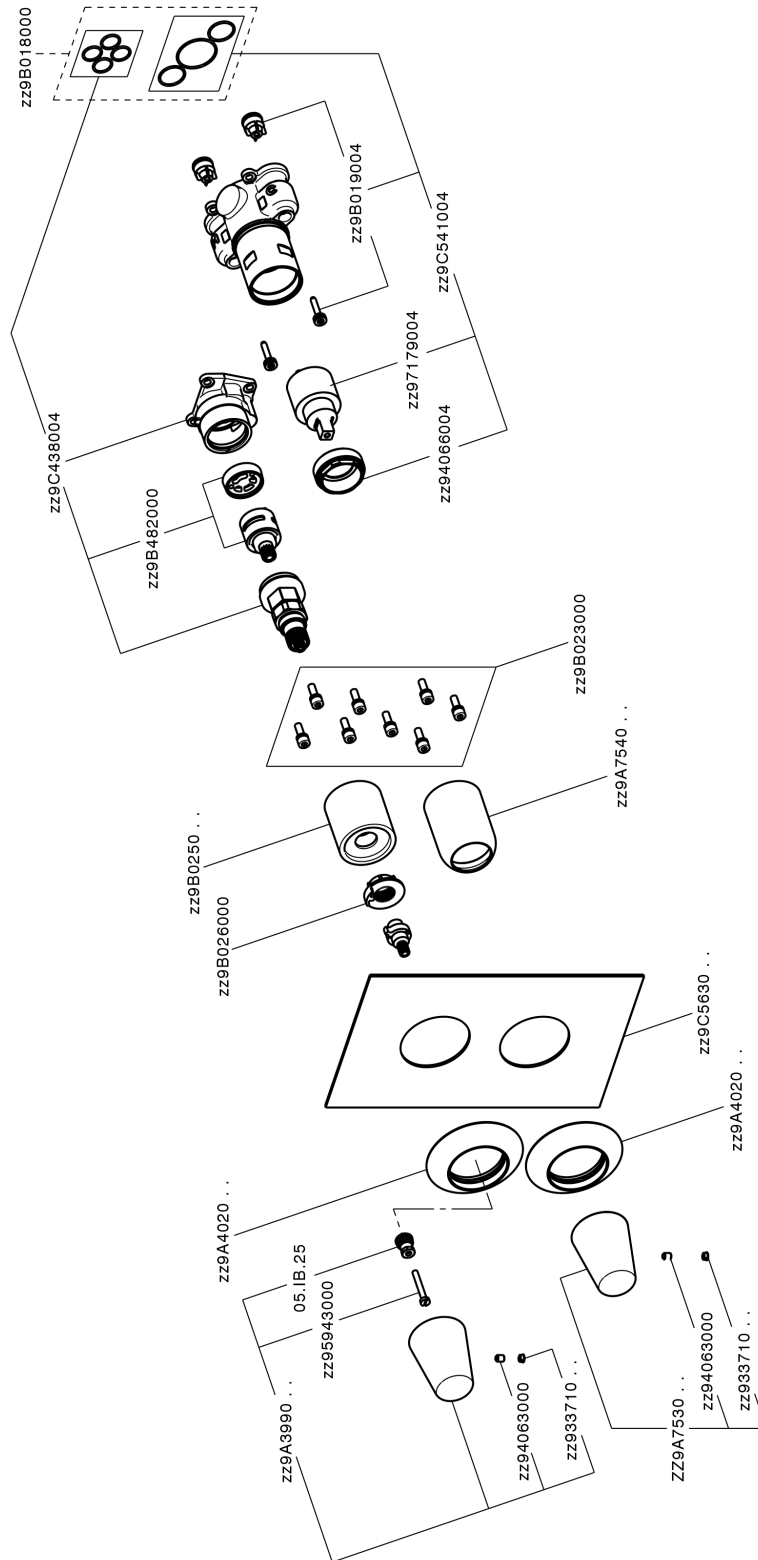

## Exposed part for Single Lever One Box Valve VITA\_VI0BM030

VI0BM030

<https://en.cisal.it/exposed-part-for-single-lever-one-box-valve-vita-vi0bm030>

## One Box Universal Concealed Part ONE BOX\_ZA00B031

ZA00B031

<https://en.cisal.it/one-box-universal-concealed-part-one-box-za00b031>