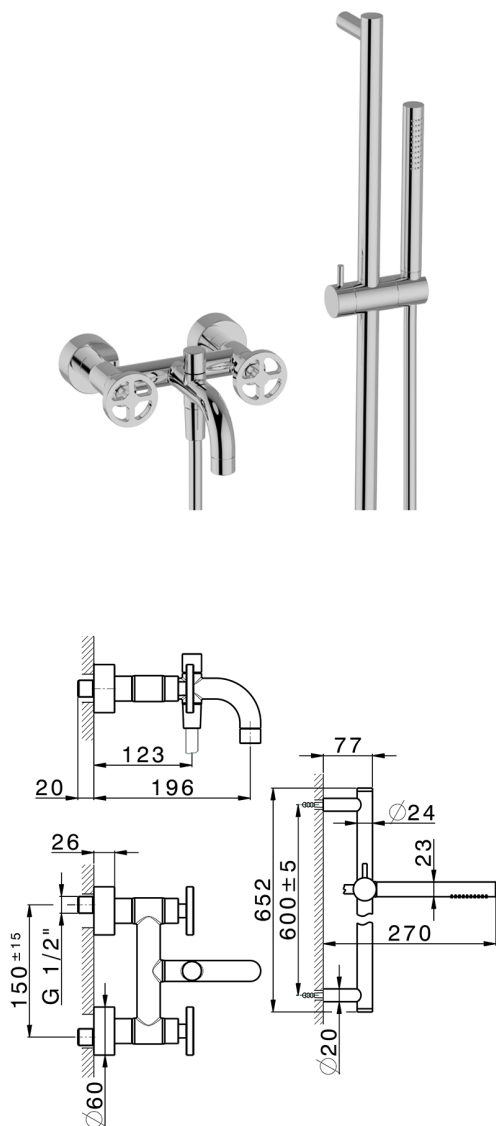

Bath mixer, with full equipment GRACE_MN000060

MODEL **MN000060**

Bath mixer, with full equipment, 60 cm Rail with slide bracket, 22,5 mm Brass One Spray handshower, 150 cm SUPREME smooth flexible hose

AVAILABLE FINISHINGS

-  **21** 21 Chrome
-  **2F** 2F Brushed Nickel
-  **2W** 2W Brushed Gold
-  **5H** 5H Dark Brass Brushed
-  **5L** 5L Brushed Black Titanium
-  **6T** 6T Chrome/Matt Black

CHARACTERISTICS

2025-04-24