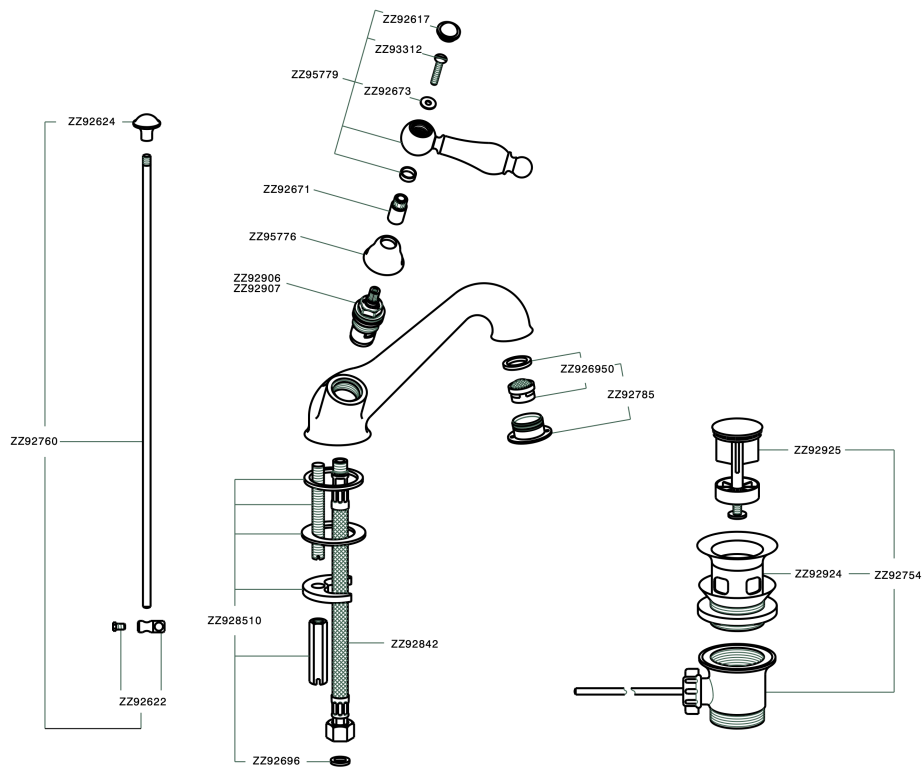

Washbasin mixer ARCANA TOSCANA_TS000510

TS000510

<https://en.cisal.it/washbasin-mixer-arcana-toscana-ts000510>

2024-12-22