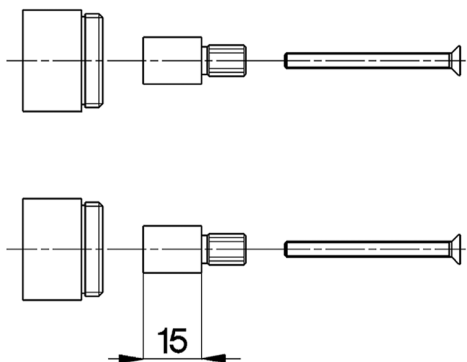

Extension +15 mm COMPONENTS_ZA000550

MODEL **ZA000550**

Extension 15 mm, for exposed part for concealed washbasin mixer, for item CX/CF01351

AVAILABLE FINISHINGS

 **04** 04 Without finishing

CHARACTERISTICS