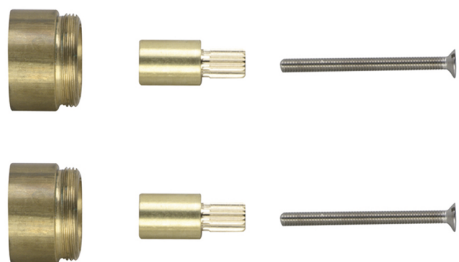

Extension +15 mm COMPONENTS_ZA000550

MODEL **ZA000550**

Extension 15 mm, for exposed part for concealed washbasin mixer, for item CX/CF01351

AVAILABLE FINISHINGS

 **04** 04 Without finishing

CHARACTERISTICS