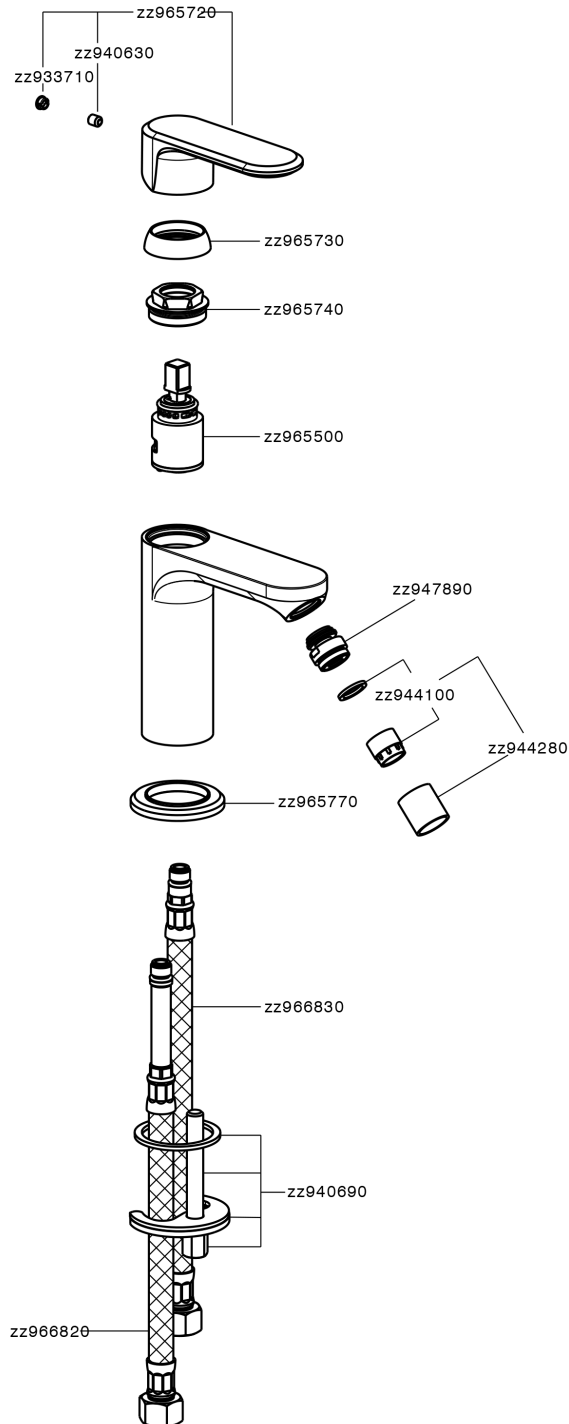

Single lever bidet mixer LINEAVIVA_LV000560

MODEL **LV000560**

Single lever bidet mixer, without automatic pop-up waste, G.3/8" stainless steel flexible hose

AVAILABLE FINISHINGS

-  **21** 21 Chrome
-  **2B** 2B Polished Nickel
-  **2F** 2F Brushed Nickel
-  **40** 40 Matt Black
-  **4Q** 4Q Matt White

CHARACTERISTICS

Cartridge Spare Parts **ZZ96550000**

25 mm Cartridge

Single lever bidet mixer LINEAVIVA_LV000560

LV000560

<https://en.cisal.it/single-lever-bidet-mixer-lineaviva-lv000560>

2025-04-24