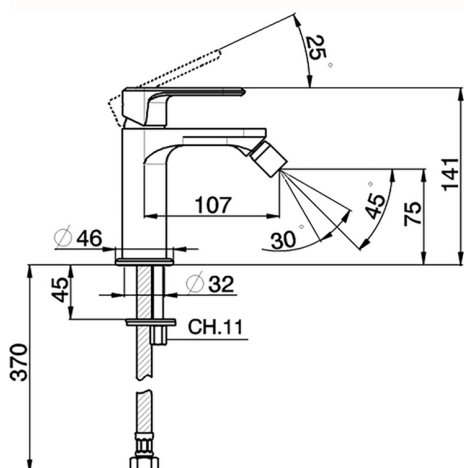

Single lever bidet mixer LINEAVIVA_LV000560

MODEL **LV000560**

Single lever bidet mixer, without automatic pop-up waste, G.3/8" stainless steel flexible hose

AVAILABLE FINISHINGS

-  **21** 21 Chrome
-  **2B** 2B Polished Nickel
-  **2F** 2F Brushed Nickel
-  **40** 40 Matt Black
-  **4Q** 4Q Matt White

CHARACTERISTICS

Cartridge Spare Parts **ZZ96550000**

25 mm Cartridge

Single lever bidet mixer LINEAVIVA_LV000560

LV000560

<https://en.cisal.it/single-lever-bidet-mixer-lineaviva-lv000560>

2025-04-24