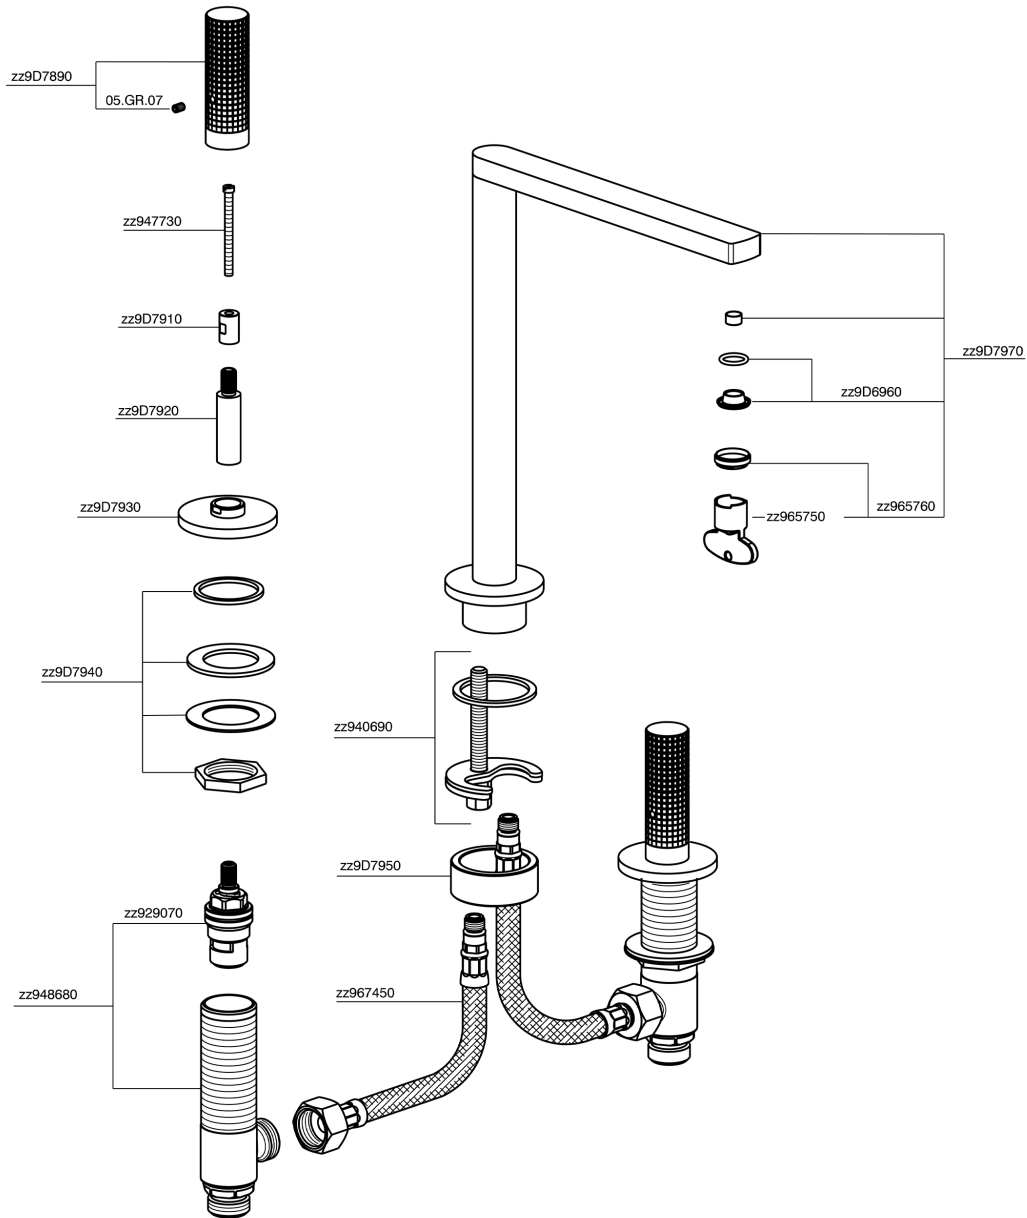

3 hole washbasin mixer NUANCE X32_X2001040

MODEL **X2001040**

3 hole washbasin mixer, without automatic pop up waste, Inox AISI 316L

AVAILABLE FINISHINGS

-  **5H** 5H Dark Brass Brushed
-  **5L** 5L Brushed Black Titanium
-  **5N** 5N Brushed Rose Gold
-  **D1** D1 Brushed Inox

CHARACTERISTICS

3 hole washbasin mixer NUANCE X32_X2001040

X2001040

<https://en.cisal.it/3-hole-washbasin-mixer-nuance-x32-x2001040>

2024-12-22