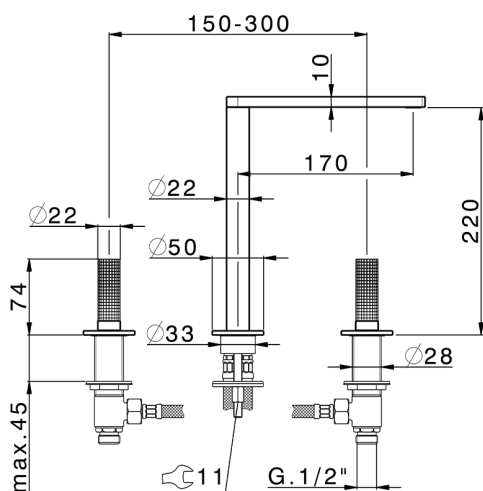

3 hole washbasin mixer NUANCE X32_X2001040

MODEL **X2001040**

3 hole washbasin mixer, without automatic pop up waste, Inox AISI 316L

AVAILABLE FINISHINGS

-  **5H** 5H Dark Brass Brushed
-  **5L** 5L Brushed Black Titanium
-  **5N** 5N Brushed Rose Gold
-  **D1** D1 Brushed Inox

CHARACTERISTICS

3 hole washbasin mixer NUANCE X32_X2001040

X2001040

<https://en.cisal.it/3-hole-washbasin-mixer-nuance-x32-x2001040>

2024-12-22