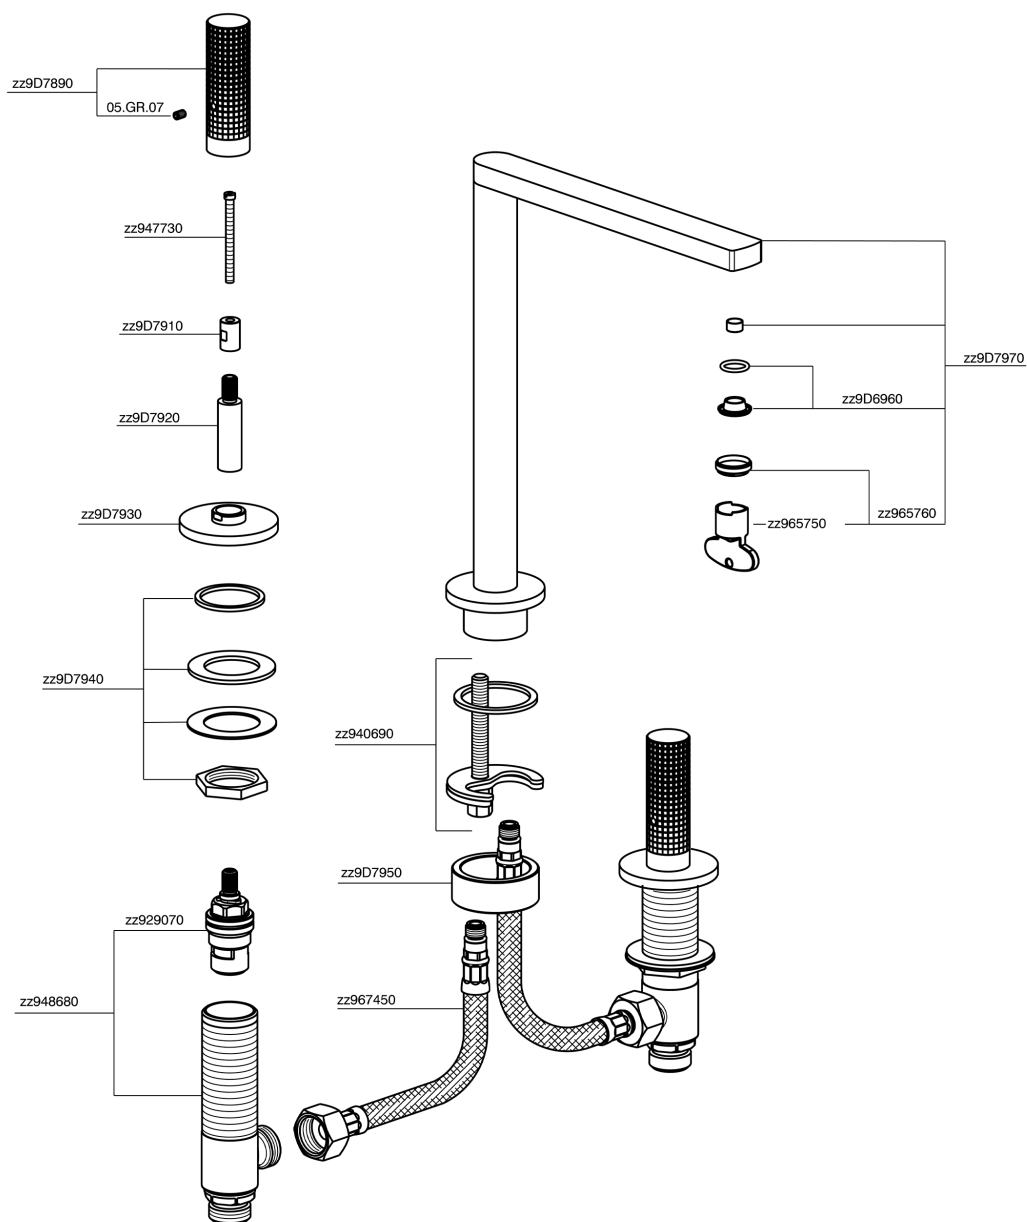

## 3 hole washbasin mixer NUANCE X32\_X2001040

X2001040

<https://en.cisal.it/3-hole-washbasin-mixer-nuance-x32-x2001040>

2024-12-22