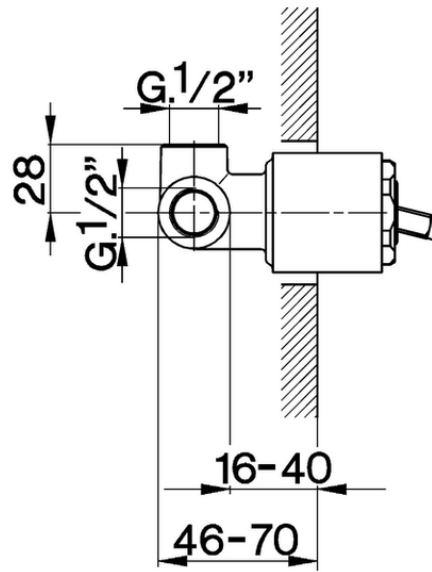

Exposed part for concealed S.L. shower valve ARCANA ROYAL_AY003000

AY003000

<https://en.cisal.it/exposed-part-for-concealed-s-l-shower-valve-arcana-royal-ay003000>

ZA002300

<https://en.cisal.it/concealed-single-lever-shower-mixer-concealed-za002300>