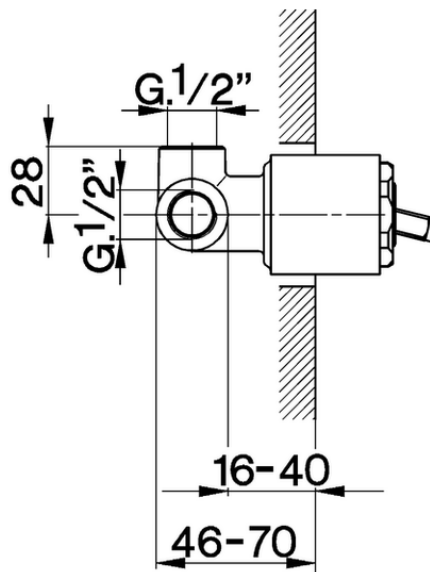

Exposed part for concealed S.L. shower valve ARCANA ROYAL_AY003000

AY003000

<https://en.cisal.it/exposed-part-for-concealed-s-l-shower-valve-arcana-royal-ay003000>

ZA002300

<https://en.cisal.it/concealed-single-lever-shower-mixer-concealed-za002300>