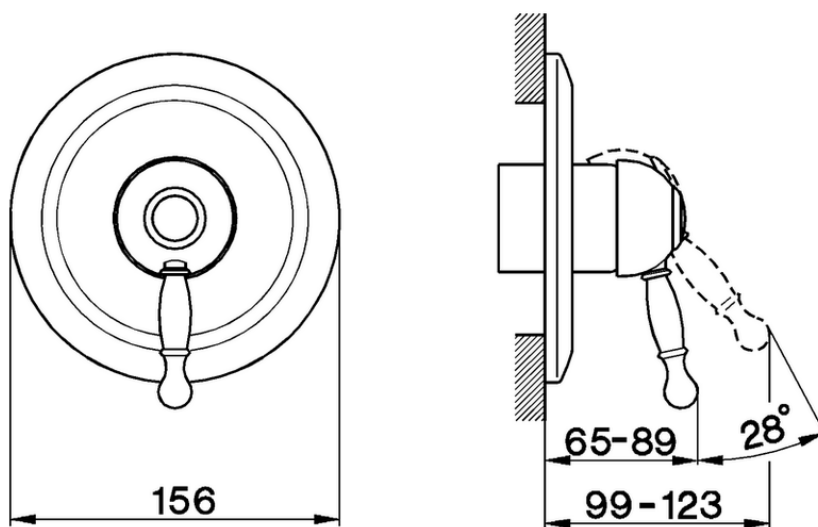

Exposed part for concealed S.L. shower valve ARCANA ROYAL_AY003000

AY003000

<https://en.cisal.it/exposed-part-for-concealed-s-l-shower-valve-arcana-royal-ay003000>

ZA002300

<https://en.cisal.it/concealed-single-lever-shower-mixer-concealed-za002300>