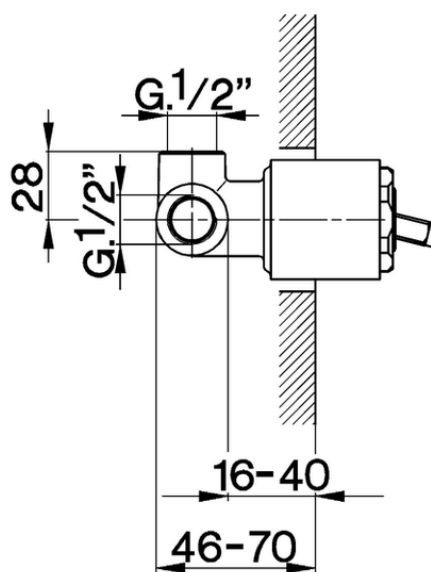

## Exposed part for concealed S.L. shower valve ARCANA ROYAL\_AY003000

AY003000

<https://en.cisal.it/exposed-part-for-concealed-s-l-shower-valve-arcana-royal-ay003000>

ZA002300

<https://en.cisal.it/concealed-single-lever-shower-mixer-concealed-za002300>