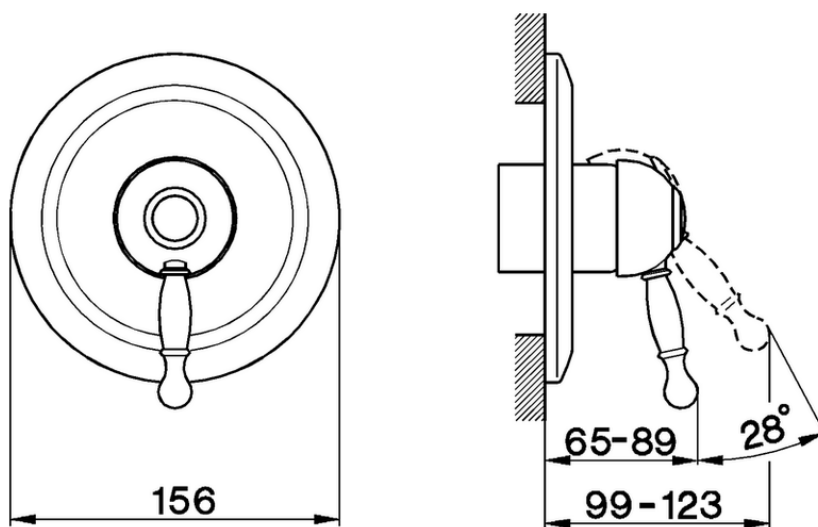

## Exposed part for concealed S.L. shower valve ARCANA ROYAL\_AY003000

AY003000

<https://en.cisal.it/exposed-part-for-concealed-s-l-shower-valve-arcana-royal-ay003000>

ZA002300

<https://en.cisal.it/concealed-single-lever-shower-mixer-concealed-za002300>