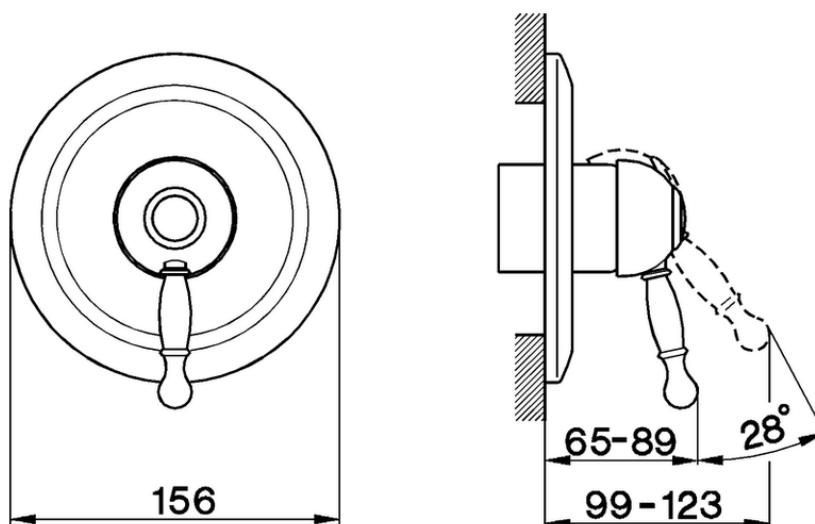

Exposed part for concealed S.L. shower valve ARCANA ROYAL_AY003000

AY003000

<https://en.cisal.it/exposed-part-for-concealed-s-l-shower-valve-arcana-royal-ay003000>

ZA002300

<https://en.cisal.it/concealed-single-lever-shower-mixer-concealed-za002300>