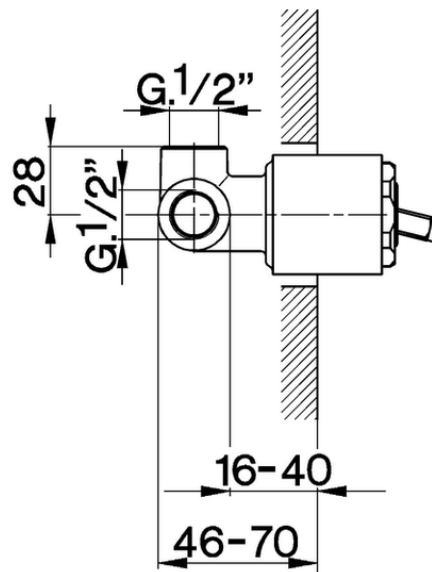

Exposed part for concealed S.L. shower valve ARCANA ROYAL_AY003000

AY003000

<https://en.cisal.it/exposed-part-for-concealed-s-l-shower-valve-arcana-royal-ay003000>

ZA002300

<https://en.cisal.it/concealed-single-lever-shower-mixer-concealed-za002300>