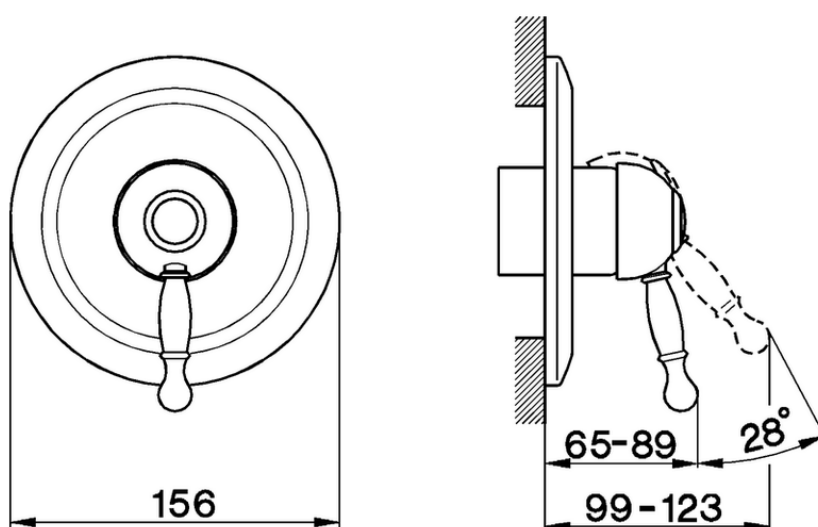

Exposed part for concealed S.L. shower valve ARCANA ROYAL_AY003000

AY003000

<https://en.cisal.it/exposed-part-for-concealed-s-l-shower-valve-arcana-royal-ay003000>

ZA002300

<https://en.cisal.it/concealed-single-lever-shower-mixer-concealed-za002300>