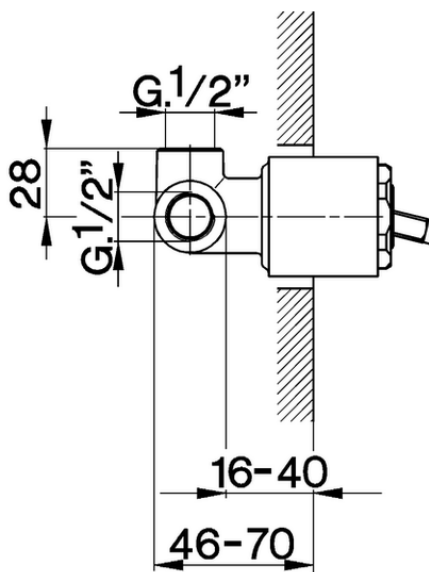

Exposed part for concealed S.L. shower valve ARCANA ROYAL_AY003000

AY003000

<https://en.cisal.it/exposed-part-for-concealed-s-l-shower-valve-arcana-royal-ay003000>

ZA002300

<https://en.cisal.it/concealed-single-lever-shower-mixer-concealed-za002300>