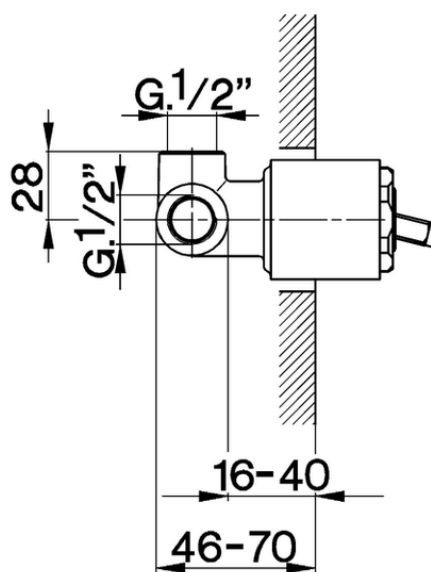

Exposed part for concealed S.L. shower valve ARCANA ROYAL_AY003000

AY003000

<https://en.cisal.it/exposed-part-for-concealed-s-l-shower-valve-arcana-royal-ay003000>

ZA002300

<https://en.cisal.it/concealed-single-lever-shower-mixer-concealed-za002300>