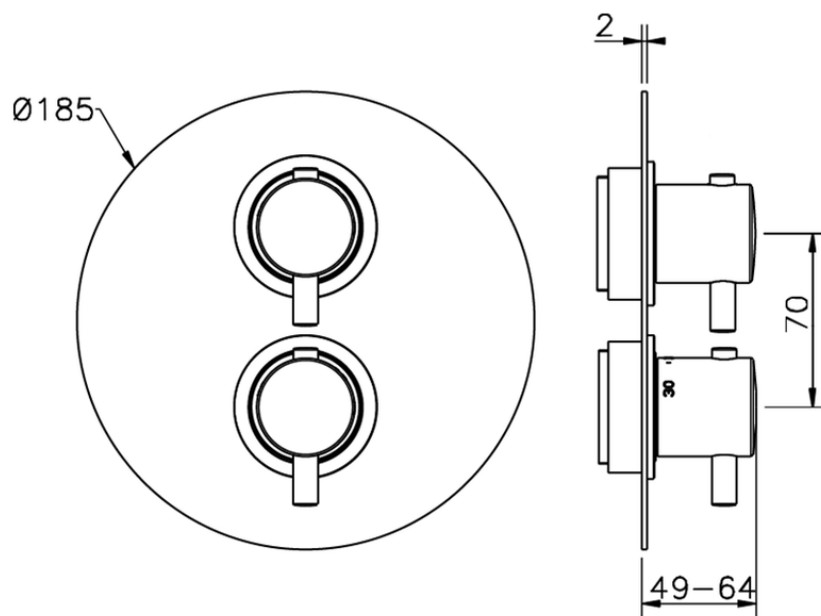

Exposed part for con.thermo.shower valve 1-outlet NUOVA LESS_LN007300

LN007300

<https://en.cisal.it/exposed-part-for-con-thermo-shower-valve-1-outlet-nuova-less-ln007300>

Piastra/Plate/Plaque/Platte/Placa
 2-3mm: XX 25-40 YY 76-91
 10mm: XX 16-31 YY 65-80

ZA007301

<https://en.cisal.it/concealed-thermostatic-shower-valve-1-outlet-concealed-za007301>

2026-04-26