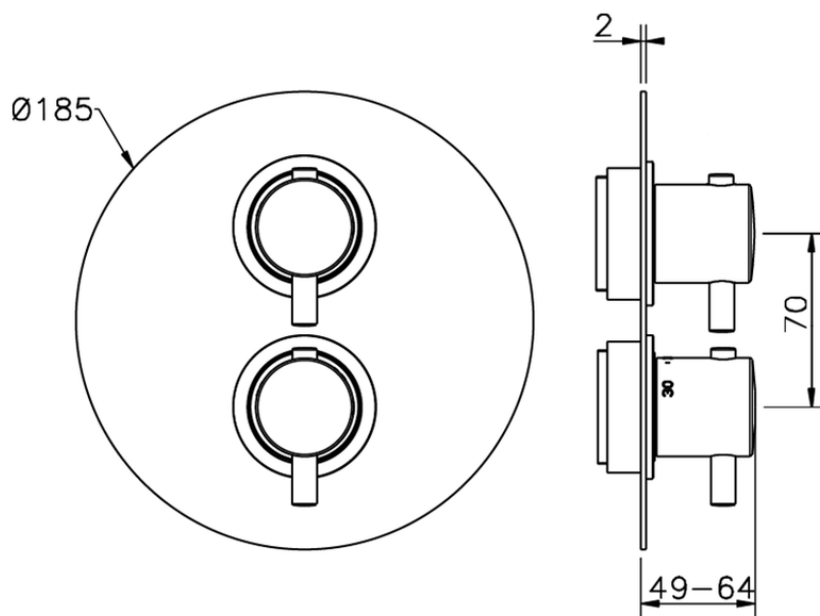

Exposed part for con.thermo.shower valve 1-outlet NUOVA LESS_LN007300

LN007300

<https://en.cisal.it/exposed-part-for-con-thermo-shower-valve-1-outlet-nuova-less-ln007300>

Piastra/Plate/Plaque/Platte/Placa
 2-3mm: XX 25-40 YY 76-91
 10mm: XX 16-31 YY 65-80

ZA007301

<https://en.cisal.it/concealed-thermostatic-shower-valve-1-outlet-concealed-za007301>

2026-06-14