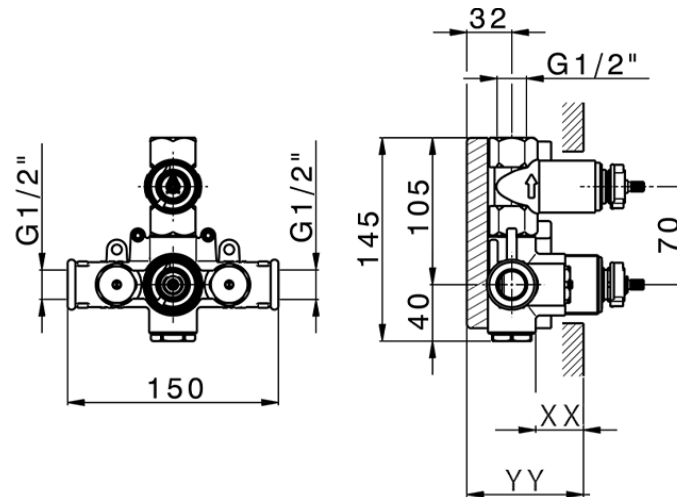

Exposed part for con.thermo.shower valve 1-outlet NUOVA LESS_LN007300

LN007300

<https://en.cisal.it/exposed-part-for-con-thermo-shower-valve-1-outlet-nuova-less-ln007300>

Piastra/Plate/Plaque/Platte/Placa
 2-3mm: XX 25-40 YY 76-91
 10mm: XX 16-31 YY 65-80

ZA007301

<https://en.cisal.it/concealed-thermostatic-shower-valve-1-outlet-concealed-za007301>

2026-06-14