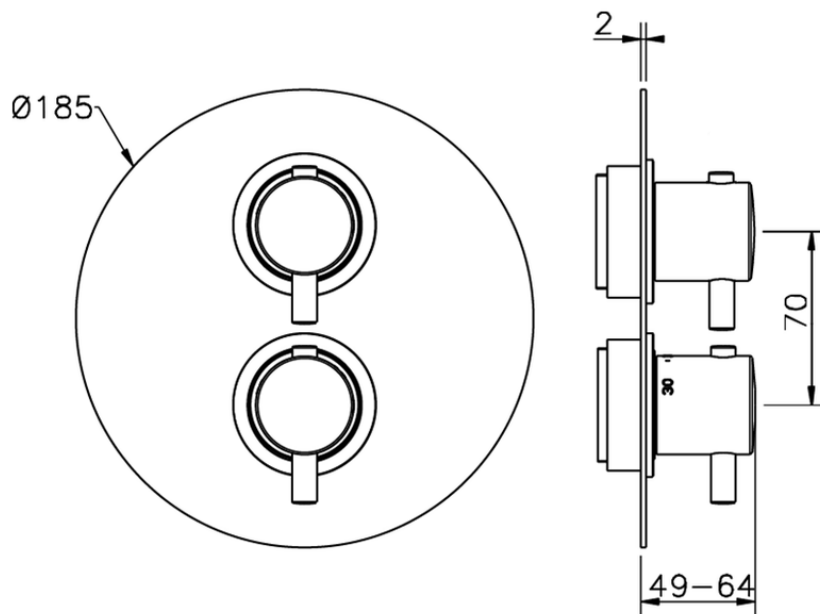

## Exposed part for con.thermo.shower valve 1-outlet NUOVA LESS\_LN007300

LN007300

<https://en.cisal.it/exposed-part-for-con-thermo-shower-valve-1-outlet-nuova-less-ln007300>

Piastra/Plate/Plaque/Platte/Placa  
 2-3mm: XX 25-40 YY 76-91  
 10mm: XX 16-31 YY 65-80

ZA007301

<https://en.cisal.it/concealed-thermostatic-shower-valve-1-outlet-concealed-za007301>

2026-04-25