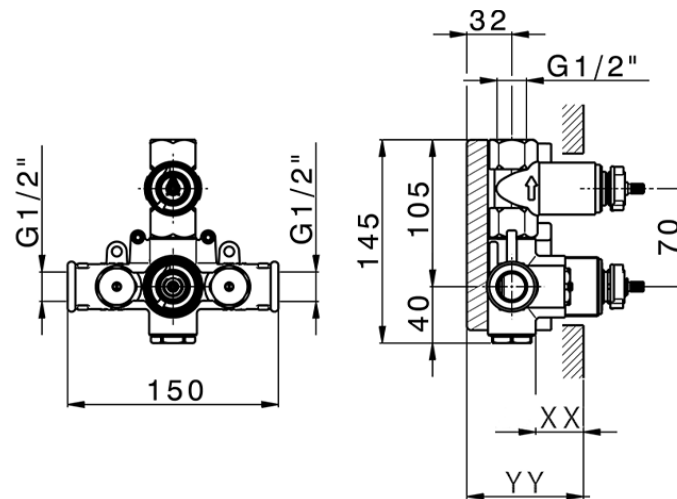

Exposed part for con.thermo.shower valve 1-outlet NUOVA LESS_LN007300

LN007300

<https://en.cisal.it/exposed-part-for-con-thermo-shower-valve-1-outlet-nuova-less-ln007300>

Piastra/Plate/Plaque/Platte/Placa
 2-3mm: XX 25-40 YY 76-91
 10mm: XX 16-31 YY 65-80

ZA007301

<https://en.cisal.it/concealed-thermostatic-shower-valve-1-outlet-concealed-za007301>

2026-05-19