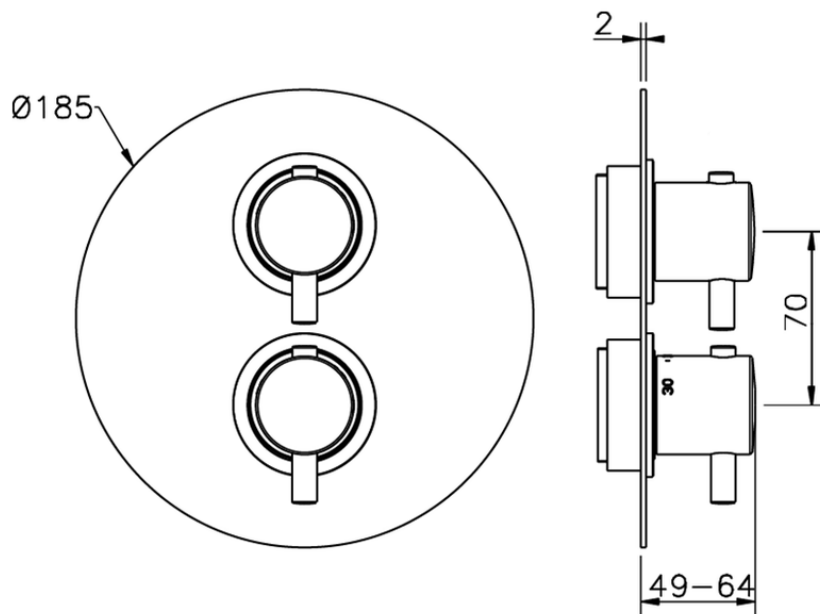

Exposed part for con.thermo.shower valve 1-outlet NUOVA LESS_LN007300

LN007300

<https://en.cisal.it/exposed-part-for-con-thermo-shower-valve-1-outlet-nuova-less-ln007300>

Piastra/Plate/Plaque/Platte/Placa
 2-3mm: XX 25-40 YY 76-91
 10mm: XX 16-31 YY 65-80

ZA007301

<https://en.cisal.it/concealed-thermostatic-shower-valve-1-outlet-concealed-za007301>

2026-06-14