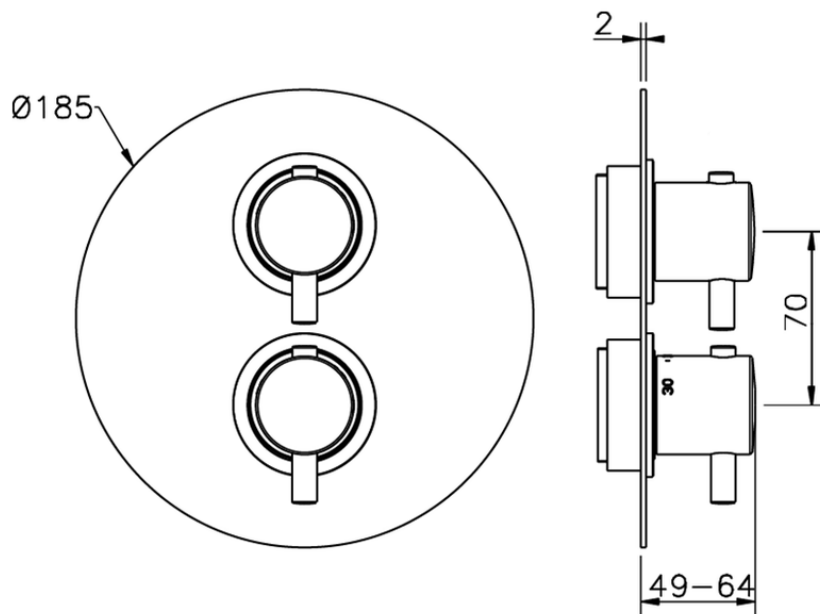

Exposed part for con.thermo.shower valve 1-outlet NUOVA LESS_LN007300

LN007300

<https://en.cisal.it/exposed-part-for-con-thermo-shower-valve-1-outlet-nuova-less-ln007300>

Piastra/Plate/Plaque/Platte/Placa
 2-3mm: XX 25-40 YY 76-91
 10mm: XX 16-31 YY 65-80

ZA007301

<https://en.cisal.it/concealed-thermostatic-shower-valve-1-outlet-concealed-za007301>

2026-05-19