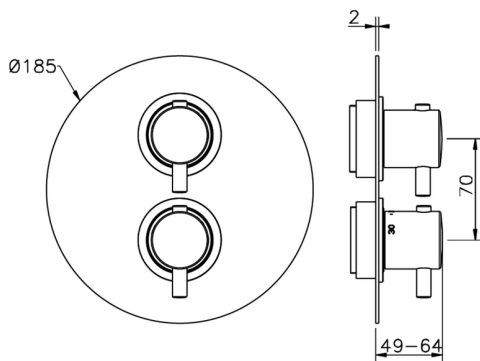

CHARACTERISTICS

Installation **Concealed**
Required concealed parts **ZA007301**

Thermostatic

The Cisal thermostatic is your personal water manager, helping you to handle, control and save water and energy.