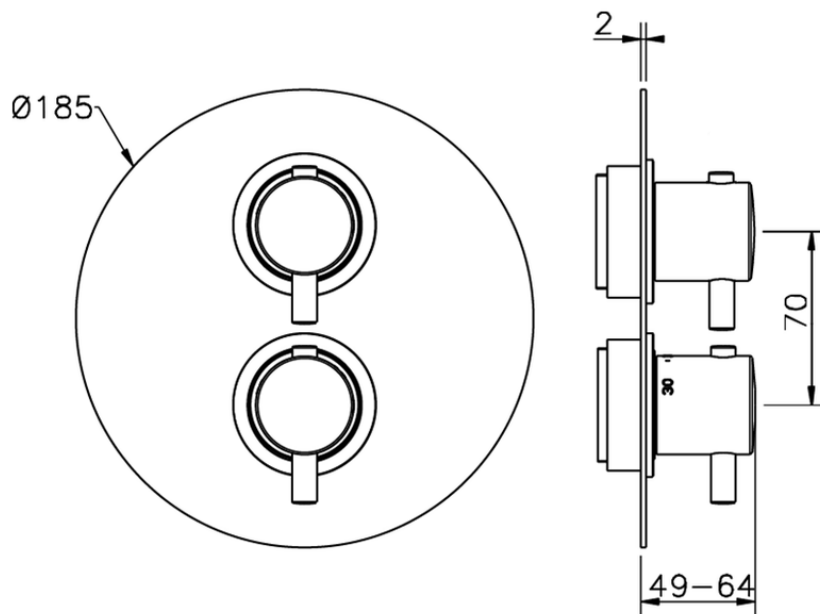

## Exposed part for con.thermo.shower valve 1-outlet NUOVA LESS\_LN007300

LN007300

<https://en.cisal.it/exposed-part-for-con-thermo-shower-valve-1-outlet-nuova-less-ln007300>

Piastra/Plate/Plaque/Platte/Placa  
 2-3mm: XX 25-40 YY 76-91  
 10mm: XX 16-31 YY 65-80

ZA007301

<https://en.cisal.it/concealed-thermostatic-shower-valve-1-outlet-concealed-za007301>

2026-04-26