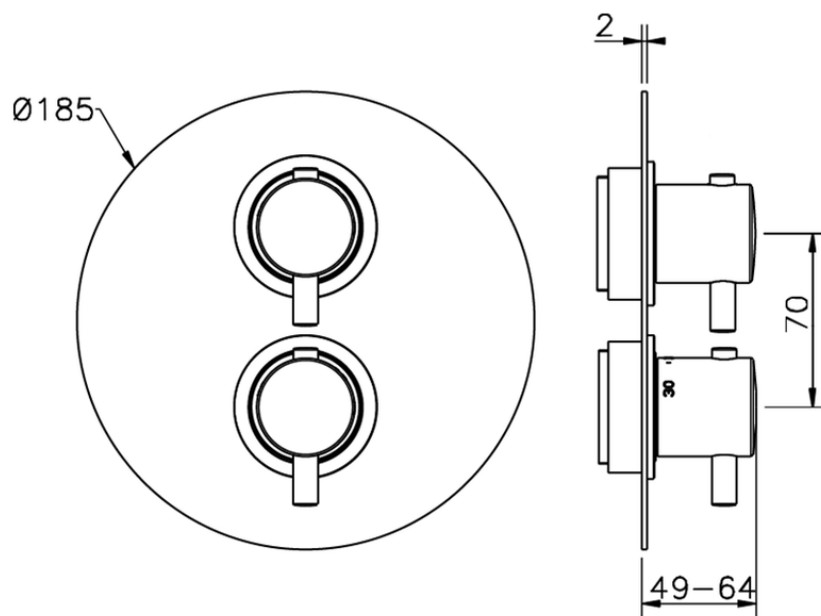

Exposed part for con.thermo.shower valve 1-outlet NUOVA LESS_LN007300

LN007300

<https://en.cisal.it/exposed-part-for-con-thermo-shower-valve-1-outlet-nuova-less-ln007300>

Piastra/Plate/Plaque/Platte/Placa
 2-3mm: XX 25-40 YY 76-91
 10mm: XX 16-31 YY 65-80

ZA007301

<https://en.cisal.it/concealed-thermostatic-shower-valve-1-outlet-concealed-za007301>

2026-04-03