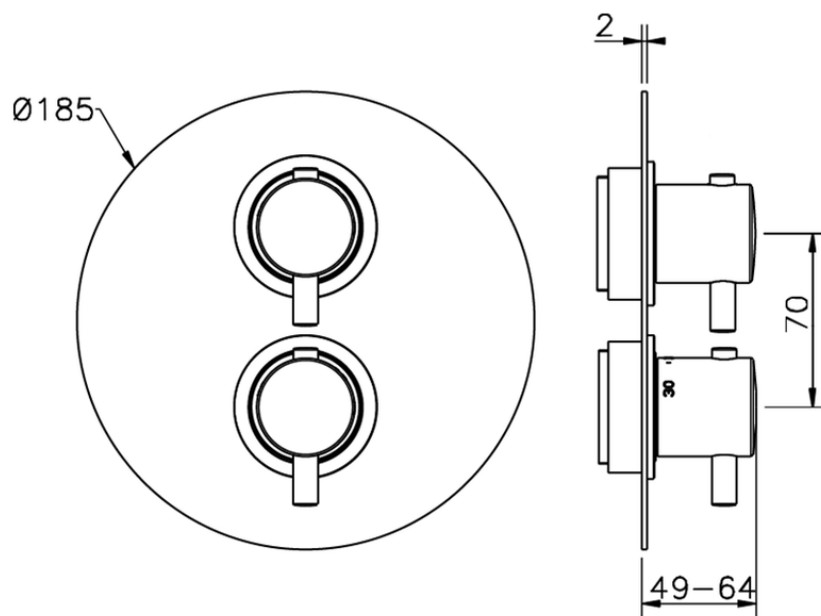

Exposed part for con.thermo.shower valve 1-outlet NUOVA LESS_LN007300

LN007300

<https://en.cisal.it/exposed-part-for-con-thermo-shower-valve-1-outlet-nuova-less-ln007300>

Piastra/Plate/Plaque/Platte/Placa
 2-3mm: XX 25-40 YY 76-91
 10mm: XX 16-31 YY 65-80

ZA007301

<https://en.cisal.it/concealed-thermostatic-shower-valve-1-outlet-concealed-za007301>

2026-06-13