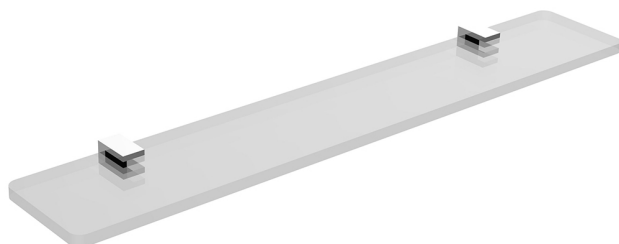

Shelf BATHROOM ACCESSORIES_QU090442

MODEL **QU090442**

Shelf, 60 cm made of Brass/Glass

AVAILABLE FINISHINGS

- **21** 21 Chrome
- **2B** 2B Polished Nickel
- **2F** 2F Brushed Nickel
- **2Q** 2Q Black Titanium
- **40** 40 Matt Black
- **4Q** 4Q Matt White

CHARACTERISTICS

2026-04-06