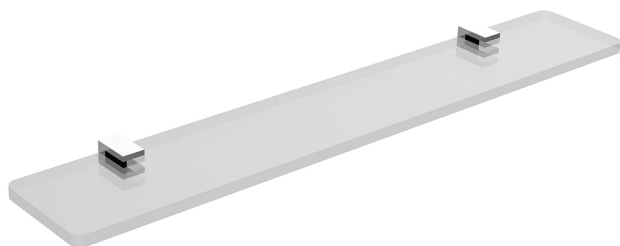

Shelf BATHROOM ACCESSORIES_QU090442

MODEL **QU090442**

Shelf, 60 cm made of Brass/Glass

AVAILABLE FINISHINGS

- **21** 21 Chrome
- **2B** 2B Polished Nickel
- **2F** 2F Brushed Nickel
- **2Q** 2Q Black Titanium
- **40** 40 Matt Black
- **4Q** 4Q Matt White

CHARACTERISTICS

2026-06-14