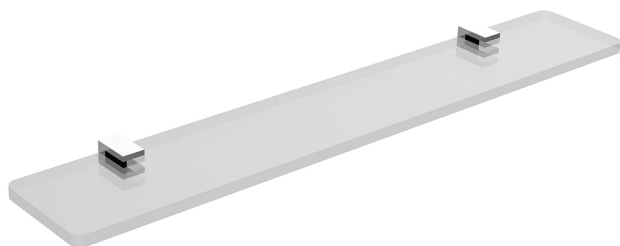

Shelf BATHROOM ACCESSORIES_QU090442

MODEL **QU090442**

Shelf, 60 cm made of Brass/Glass

AVAILABLE FINISHINGS

- **21** 21 Chrome
- **2B** 2B Polished Nickel
- **2F** 2F Brushed Nickel
- **2Q** 2Q Black Titanium
- **40** 40 Matt Black
- **4Q** 4Q Matt White

CHARACTERISTICS

2026-05-19