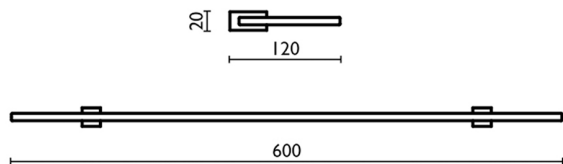

Shelf BATHROOM ACCESSORIES_QU090442

MODEL **QU090442**

Shelf, 60 cm made of Brass/Glass

AVAILABLE FINISHINGS

- **21** 21 Chrome
- **2B** 2B Polished Nickel
- **2F** 2F Brushed Nickel
- **2Q** 2Q Black Titanium
- **40** 40 Matt Black
- **4Q** 4Q Matt White

CHARACTERISTICS

2026-06-14