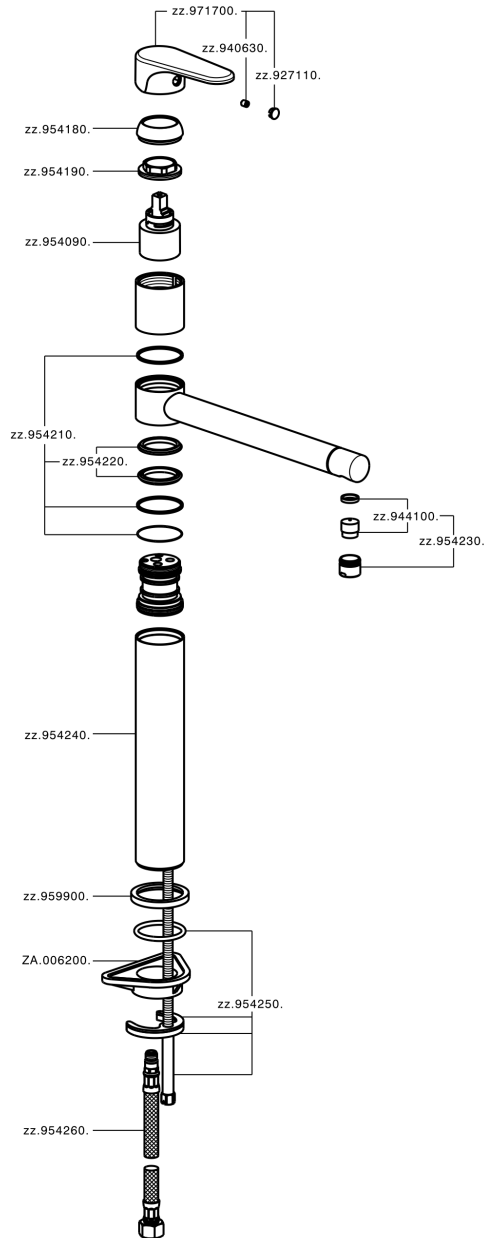

Single lever sink mixer KITCHEN_A3001580

MODEL **A3001580**

Single lever sink mixer, swivel spout, G.3/8" stainless steel flexible hoses

AVAILABLE FINISHINGS

-  **21** 21 Chrome
-  **2F** 2F Brushed Nickel
-  **40** 40 Matt Black

CHARACTERISTICS

Cartridge Spare Parts **ZZ95409000**

35 mm Cartridge

EcoStop

EcoStop feature limits water flow to approximately 50% of maximum output with one point of resistance on setting. Push slightly past the middle stop only when full water output is required. This will save water up to 50%.

Single lever sink mixer KITCHEN_A3001580

A3001580

<https://en.cisal.it/single-lever-sink-mixer-kitchen-a3001580>

2024-12-22