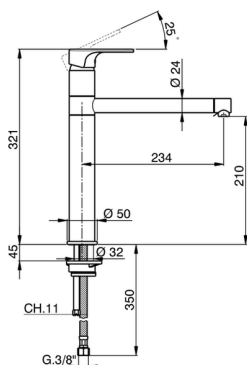

Single lever sink mixer KITCHEN_A3001580

MODEL **A3001580**

Single lever sink mixer, swivel spout, G.3/8" stainless steel flexible hoses

AVAILABLE FINISHINGS

-  **21** 21 Chrome
-  **2F** 2F Brushed Nickel
-  **40** 40 Matt Black

CHARACTERISTICS

Cartridge Spare Parts **ZZ95409000**

35 mm Cartridge

EcoStop

EcoStop feature limits water flow to approximately 50% of maximum output with one point of resistance on setting. Push slightly past the middle stop only when full water output is required. This will save water up to 50%.