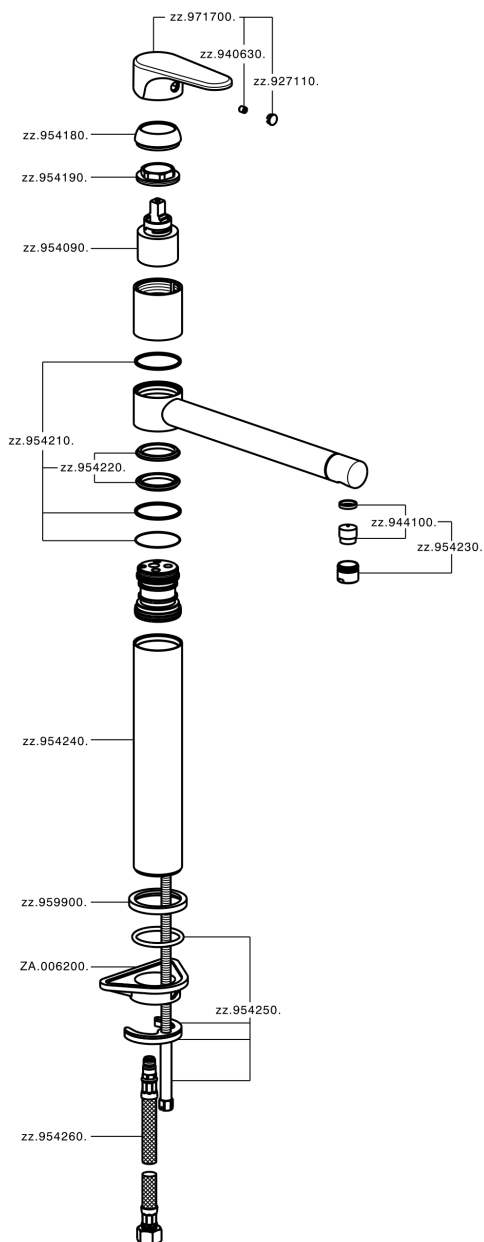

Single lever sink mixer KITCHEN_A3001580

A3001580

<https://en.cisal.it/single-lever-sink-mixer-kitchen-a3001580>

2024-12-22