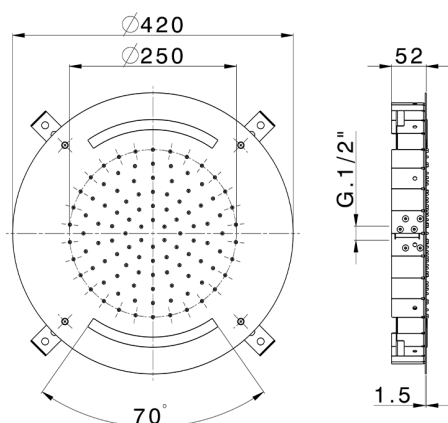

Ø 420 mm Chromotherapy Ceiling showerhead ZEN SHOWER_ZS0C0015

MODEL **ZS0C0015**

Ø 420 mm Chromotherapy Ceiling showerhead, rain, chromotherapy functions, built-in control included, Stainless Steel AISI 304

AVAILABLE FINISHINGS

- **D1** D1 Brushed Inox
- **40** 40 Matt Black
- **4Q** 4Q Matt White
- **5G** 5G Rose Gold
- **D2** D2 Polished Inox

CHARACTERISTICS

2026-02-03