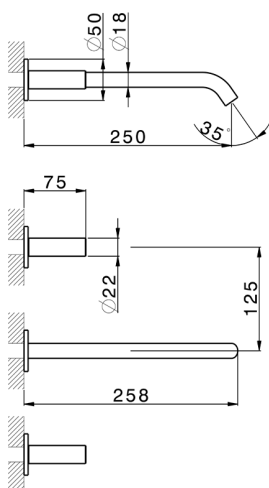

Exposed part for concealed washbasin mixer **SMOOTH X32_X3013511**

MODEL **X3013511**

Exposed part for concealed washbasin mixer, without concealed part, for item ZA033510, with smooth handles, Inox AISI 316L

AVAILABLE FINISHINGS

-  **D1** D1 Brushed Inox
-  **5H** 5H Dark Brass Brushed
-  **5L** 5L Brushed Black Titanium
-  **5N** 5N Brushed Rose Gold

CHARACTERISTICS

Installation **Concealed**

Required concealed parts **ZA033510**

Exposed part for concealed washbasin mixer SMOOTH X32_X3013511

X3013511

<https://en.cisal.it/exposed-part-for-concealed-washbasin-mixer-smooth-x32-x3013511>

Concealed washbasin mixer CONCEALED_ZA033510

MODEL **ZA033510**

Concealed washbasin mixer, with two right headvalves

AVAILABLE FINISHINGS

 **04** 04 Without finishing

CHARACTERISTICS

Concealed **1**

2026-06-13