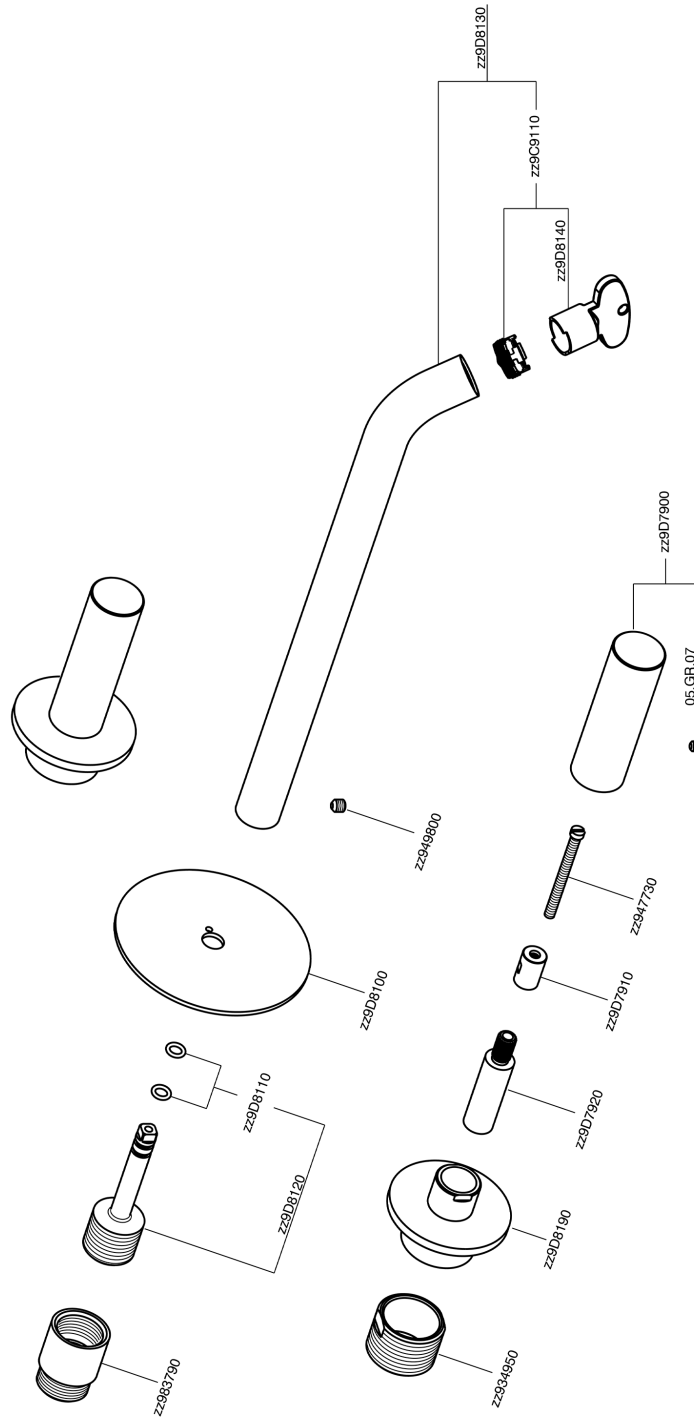

Exposed part for concealed washbasin mixer **SMOOTH X32_X3013511**

MODEL **X3013511**

Exposed part for concealed washbasin mixer, without concealed part, for item ZA033510, with smooth handles, Inox AISI 316L

AVAILABLE FINISHINGS

-  **D1** D1 Brushed Inox
-  **5H** 5H Dark Brass Brushed
-  **5L** 5L Brushed Black Titanium
-  **5N** 5N Brushed Rose Gold

CHARACTERISTICS

Installation **Concealed**

Required concealed parts **ZA033510**

Exposed part for concealed washbasin mixer SMOOTH X32_X3013511

X3013511

<https://en.cisal.it/exposed-part-for-concealed-washbasin-mixer-smooth-x32-x3013511>

Concealed washbasin mixer CONCEALED_ZA033510

MODEL **ZA033510**

Concealed washbasin mixer, with two right headvalves

AVAILABLE FINISHINGS

 **04** 04 Without finishing

CHARACTERISTICS

Concealed **1**

2026-06-13