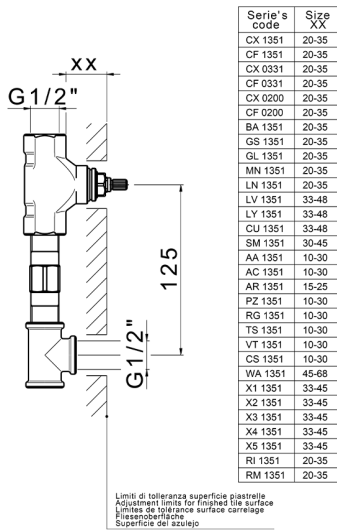

## Exposed part for concealed washbasin mixer SMOOTH X32\_X3013511

X3013511

<https://en.cisal.it/exposed-part-for-concealed-washbasin-mixer-smooth-x32-x3013511>

## Concealed washbasin mixer CONCEALED\_ZA033510

MODEL **ZA033510**

Concealed washbasin mixer, with two right headvalves

AVAILABLE FINISHINGS

**04** 04 Without finishing

CHARACTERISTICS

Concealed **1**

2026-05-20