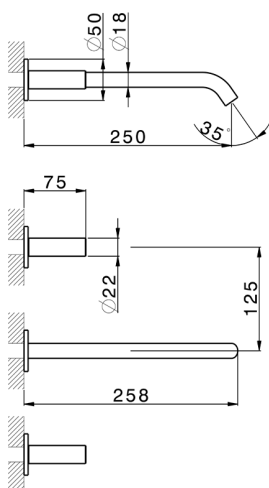

Exposed part for concealed washbasin mixer **SMOOTH X32_X3013511**

MODEL **X3013511**

Exposed part for concealed washbasin mixer, without concealed part, for item ZA033510, with smooth handles, Inox AISI 316L

AVAILABLE FINISHINGS

-  **D1** D1 Brushed Inox
-  **5H** 5H Dark Brass Brushed
-  **5L** 5L Brushed Black Titanium
-  **5N** 5N Brushed Rose Gold

CHARACTERISTICS

Installation **Concealed**

Required concealed parts **ZA033510**

Exposed part for concealed washbasin mixer SMOOTH X32_X3013511

X3013511

<https://en.cisal.it/exposed-part-for-concealed-washbasin-mixer-smooth-x32-x3013511>

Concealed washbasin mixer CONCEALED_ZA033510

MODEL **ZA033510**

Concealed washbasin mixer, with two right headvalves

AVAILABLE FINISHINGS

CHARACTERISTICS

Concealed **1**

2026-04-30