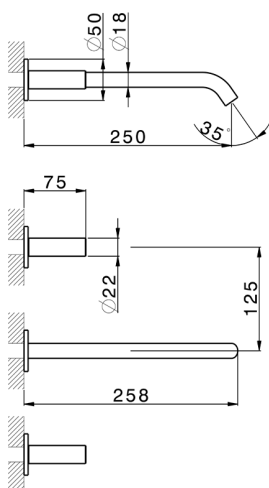

Exposed part for concealed washbasin mixer SMOOTH X32_X3013511

MODEL **X3013511**

Exposed part for concealed washbasin mixer, without concealed part, for item ZA033510, with smooth handles, Inox AISI 316L

AVAILABLE FINISHINGS

-  **D1** D1 Brushed Inox
-  **5H** 5H Dark Brass Brushed
-  **5L** 5L Brushed Black Titanium
-  **5N** 5N Brushed Rose Gold

CHARACTERISTICS

Installation **Concealed**

Required concealed parts **ZA033510**

Exposed part for concealed washbasin mixer SMOOTH X32_X3013511

X3013511

<https://en.cisal.it/exposed-part-for-concealed-washbasin-mixer-smooth-x32-x3013511>

Concealed washbasin mixer CONCEALED_ZA033510

MODEL **ZA033510**

Concealed washbasin mixer, with two right headvalves

AVAILABLE FINISHINGS

04 04 Without finishing

CHARACTERISTICS

Concealed **1**

2026-04-30