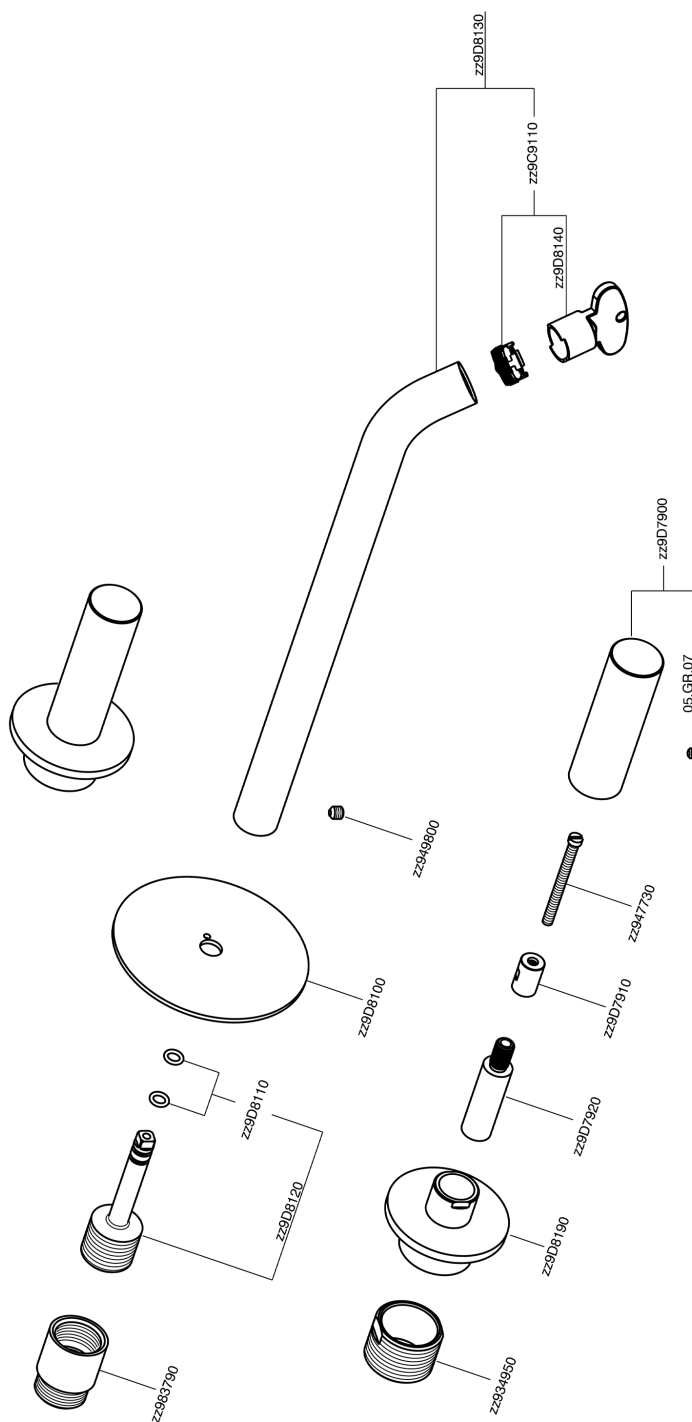

Exposed part for concealed washbasin mixer **SMOOTH X32_X3013511**

MODEL **X3013511**

Exposed part for concealed washbasin mixer, without concealed part, for item ZA033510, with smooth handles, Inox AISI 316L

AVAILABLE FINISHINGS

-  **D1** D1 Brushed Inox
-  **5H** 5H Dark Brass Brushed
-  **5L** 5L Brushed Black Titanium
-  **5N** 5N Brushed Rose Gold

CHARACTERISTICS

Installation **Concealed**

Required concealed parts **ZA033510**

Exposed part for concealed washbasin mixer SMOOTH X32_X3013511

X3013511

<https://en.cisal.it/exposed-part-for-concealed-washbasin-mixer-smooth-x32-x3013511>

Concealed washbasin mixer CONCEALED_ZA033510

MODEL **ZA033510**

Concealed washbasin mixer, with two right headvalves

AVAILABLE FINISHINGS

CHARACTERISTICS

Concealed **1**

2026-04-30