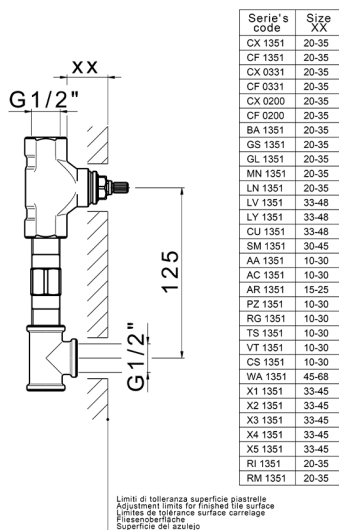

Exposed part for concealed washbasin mixer SMOOTH X32_X3013511

X3013511

<https://en.cisal.it/exposed-part-for-concealed-washbasin-mixer-smooth-x32-x3013511>

Concealed washbasin mixer CONCEALED_ZA033510

MODEL **ZA033510**

Concealed washbasin mixer, with two right headvalves

AVAILABLE FINISHINGS

04 04 Without finishing

CHARACTERISTICS

Concealed **1**

2026-04-30