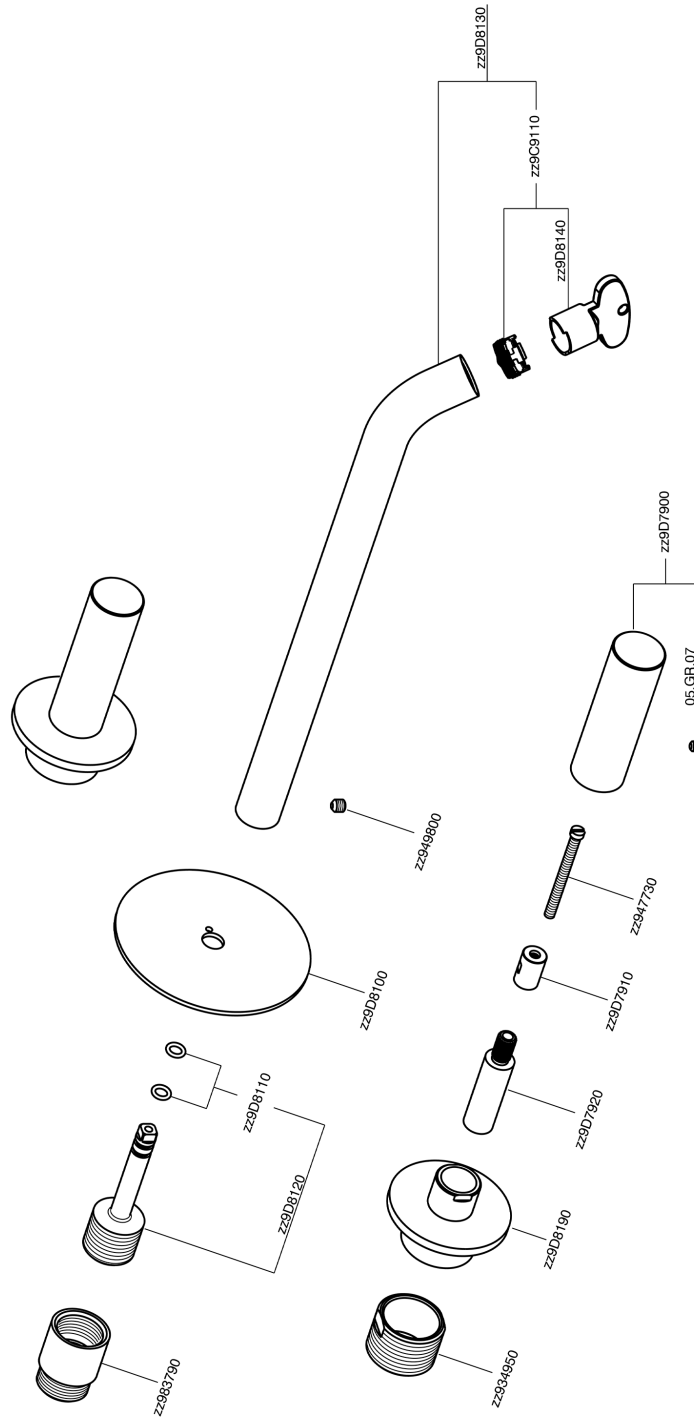

Exposed part for concealed washbasin mixer **SMOOTH X32_X3013511**

MODEL **X3013511**

Exposed part for concealed washbasin mixer, without concealed part, for item ZA033510, with smooth handles, Inox AISI 316L

AVAILABLE FINISHINGS

-  **D1** D1 Brushed Inox
-  **5H** 5H Dark Brass Brushed
-  **5L** 5L Brushed Black Titanium
-  **5N** 5N Brushed Rose Gold

CHARACTERISTICS

Installation **Concealed**

Required concealed parts **ZA033510**

Exposed part for concealed washbasin mixer SMOOTH X32_X3013511

X3013511

<https://en.cisal.it/exposed-part-for-concealed-washbasin-mixer-smooth-x32-x3013511>

Concealed washbasin mixer CONCEALED_ZA033510

MODEL **ZA033510**

Concealed washbasin mixer, with two right headvalves

AVAILABLE FINISHINGS

04 04 Without finishing

CHARACTERISTICS

Concealed **1**

Serie's code	Size XX
CX 1351	20-35
CF 1351	20-35
CX 0331	20-35
CF 0331	20-35
CX 0200	20-35
CF 0200	20-35
BA 1351	20-35
GS 1351	20-35
GL 1351	20-35
MN 1351	20-35
LN 1351	20-35
LV 1351	33-48
LY 1351	33-48
CU 1351	33-48
SM 1351	30-45
AA 1351	10-30
AC 1351	10-30
AR 1351	15-25
PZ 1351	10-30
RG 1351	10-30
TS 1351	10-30
VT 1351	10-30
CS 1351	10-30
WA 1351	45-68
X1 1351	33-45
X2 1351	33-45
X3 1351	33-45
X4 1351	33-45
X5 1351	33-45
RI 1351	20-35
RM 1351	20-35