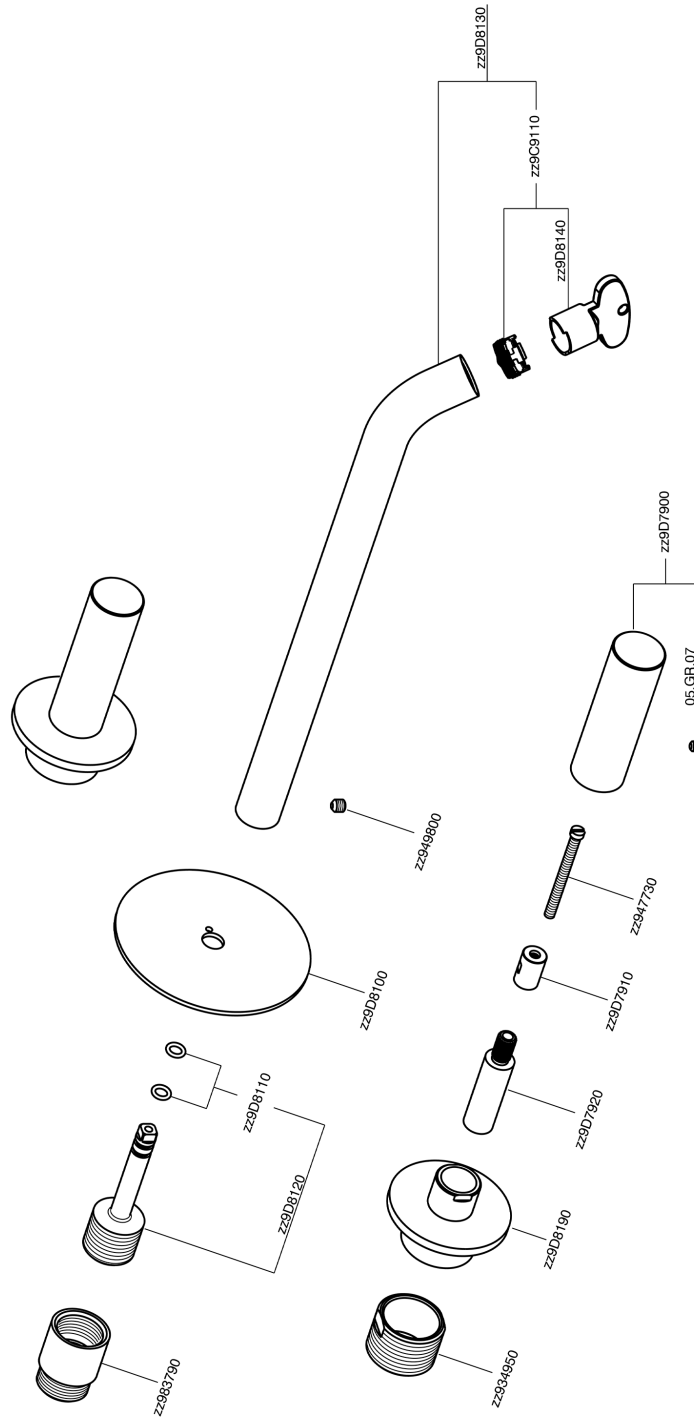

Exposed part for concealed washbasin mixer SMOOTH X32_X3013511

MODEL **X3013511**

Exposed part for concealed washbasin mixer, without concealed part, for item ZA033510, with smooth handles, Inox AISI 316L

AVAILABLE FINISHINGS

-  **D1** D1 Brushed Inox
-  **5H** 5H Dark Brass Brushed
-  **5L** 5L Brushed Black Titanium
-  **5N** 5N Brushed Rose Gold

CHARACTERISTICS

Installation **Concealed**

Required concealed parts **ZA033510**

Exposed part for concealed washbasin mixer SMOOTH X32_X3013511

X3013511

<https://en.cisal.it/exposed-part-for-concealed-washbasin-mixer-smooth-x32-x3013511>

Concealed washbasin mixer CONCEALED_ZA033510

MODEL **ZA033510**

Concealed washbasin mixer, with two right headvalves

AVAILABLE FINISHINGS

04 04 Without finishing

CHARACTERISTICS

Concealed **1**

2026-04-30