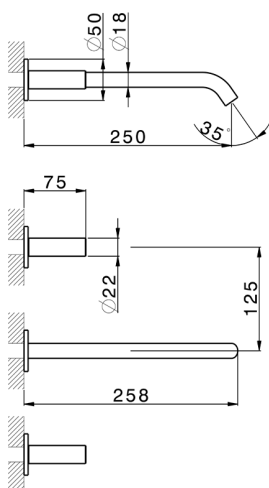

Exposed part for concealed washbasin mixer **SMOOTH X32_X3013511**

MODEL **X3013511**

Exposed part for concealed washbasin mixer, without concealed part, for item ZA033510, with smooth handles, Inox AISI 316L

AVAILABLE FINISHINGS

-  **D1** D1 Brushed Inox
-  **5H** 5H Dark Brass Brushed
-  **5L** 5L Brushed Black Titanium
-  **5N** 5N Brushed Rose Gold

CHARACTERISTICS

Installation **Concealed**

Required concealed parts **ZA033510**

Exposed part for concealed washbasin mixer SMOOTH X32_X3013511

X3013511

<https://en.cisal.it/exposed-part-for-concealed-washbasin-mixer-smooth-x32-x3013511>

Concealed washbasin mixer CONCEALED_ZA033510

MODEL **ZA033510**

Concealed washbasin mixer, with two right headvalves

AVAILABLE FINISHINGS

04 04 Without finishing

CHARACTERISTICS

Concealed **1**

Serie's code	Size XX
CX 1351	20-35
CF 1351	20-35
CX 0331	20-35
CF 0331	20-35
CX 0200	20-35
CF 0200	20-35
BA 1351	20-35
GS 1351	20-35
GL 1351	20-35
MN 1351	20-35
LN 1351	20-35
LV 1351	33-48
LY 1351	33-48
CU 1351	33-48
SM 1351	30-45
AA 1351	10-30
AC 1351	10-30
AR 1351	15-25
PZ 1351	10-30
RG 1351	10-30
TS 1351	10-30
VT 1351	10-30
CS 1351	10-30
WA 1351	45-68
X1 1351	33-45
X2 1351	33-45
X3 1351	33-45
X4 1351	33-45
X5 1351	33-45
RI 1351	20-35
RM 1351	20-35