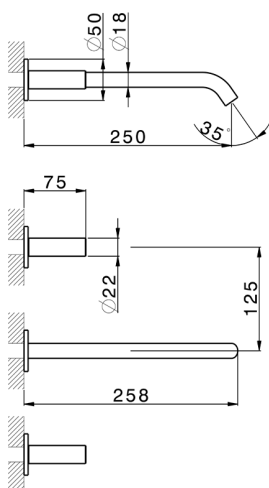

Exposed part for concealed washbasin mixer **SMOOTH X32_X3013511**

MODEL **X3013511**

Exposed part for concealed washbasin mixer, without concealed part, for item ZA033510, with smooth handles, Inox AISI 316L

AVAILABLE FINISHINGS

- **D1** D1 Brushed Inox
- **5H** 5H Dark Brass Brushed
- **5L** 5L Brushed Black Titanium
- **5N** 5N Brushed Rose Gold

CHARACTERISTICS

Installation **Concealed**

Required concealed parts **ZA033510**