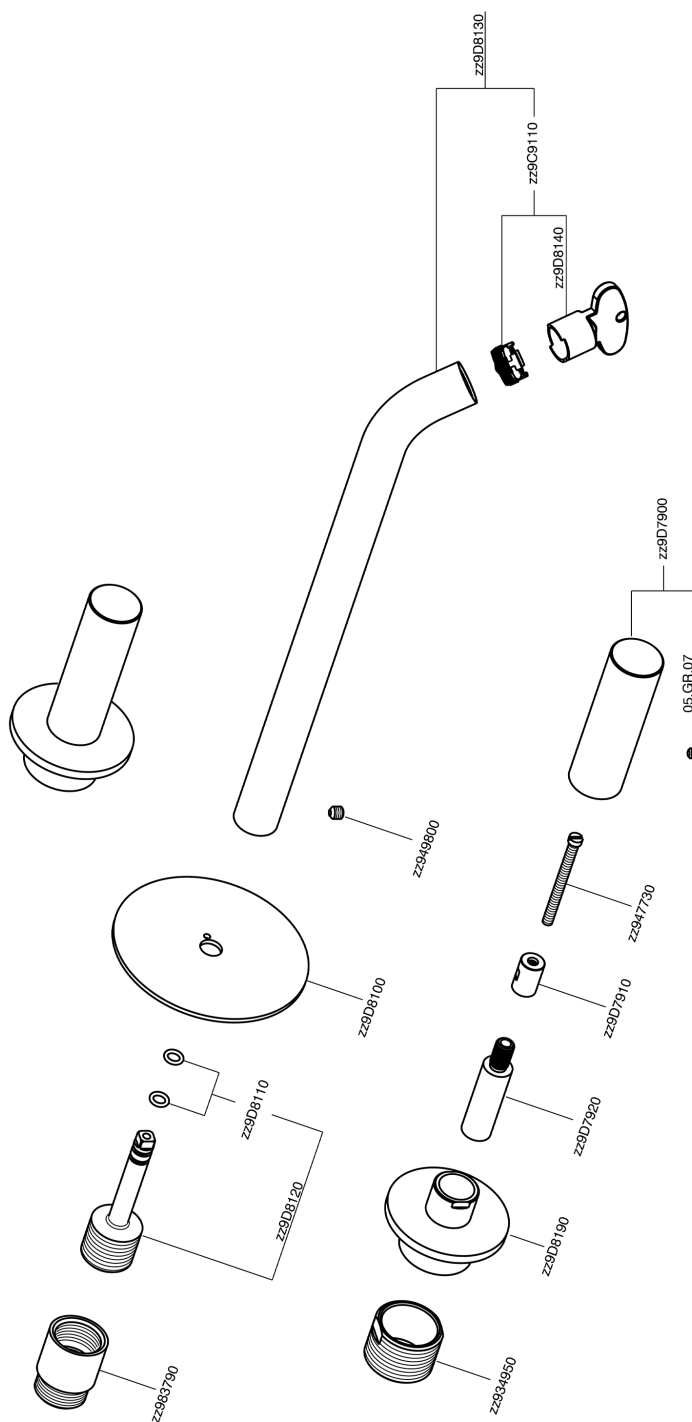

## Exposed part for concealed washbasin mixer **SMOOTH X32\_X3013511**

MODEL **X3013511**

Exposed part for concealed washbasin mixer, without concealed part, for item ZA033510, with smooth handles, Inox AISI 316L

### CHARACTERISTICS

Installation **Concealed**

Required concealed parts **ZA033510**

## Exposed part for concealed washbasin mixer SMOOTH X32\_X3013511

X3013511

<https://en.cisal.it/exposed-part-for-concealed-washbasin-mixer-smooth-x32-x3013511>

## Concealed washbasin mixer CONCEALED\_ZA033510

MODEL **ZA033510**

Concealed washbasin mixer, with two right headvalves

AVAILABLE FINISHINGS

**04** 04 Without finishing

CHARACTERISTICS

Concealed **1**

2026-05-20