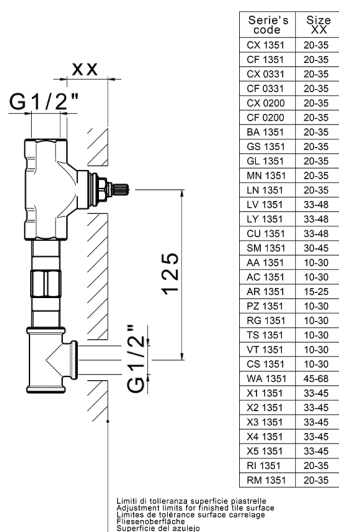

Exposed part for concealed washbasin mixer SMOOTH X32_X3013511

X3013511

<https://en.cisal.it/exposed-part-for-concealed-washbasin-mixer-smooth-x32-x3013511>

Concealed washbasin mixer CONCEALED_ZA033510

MODEL **ZA033510**

Concealed washbasin mixer, with two right headvalves

AVAILABLE FINISHINGS

CHARACTERISTICS

Concealed **1**

2026-04-30