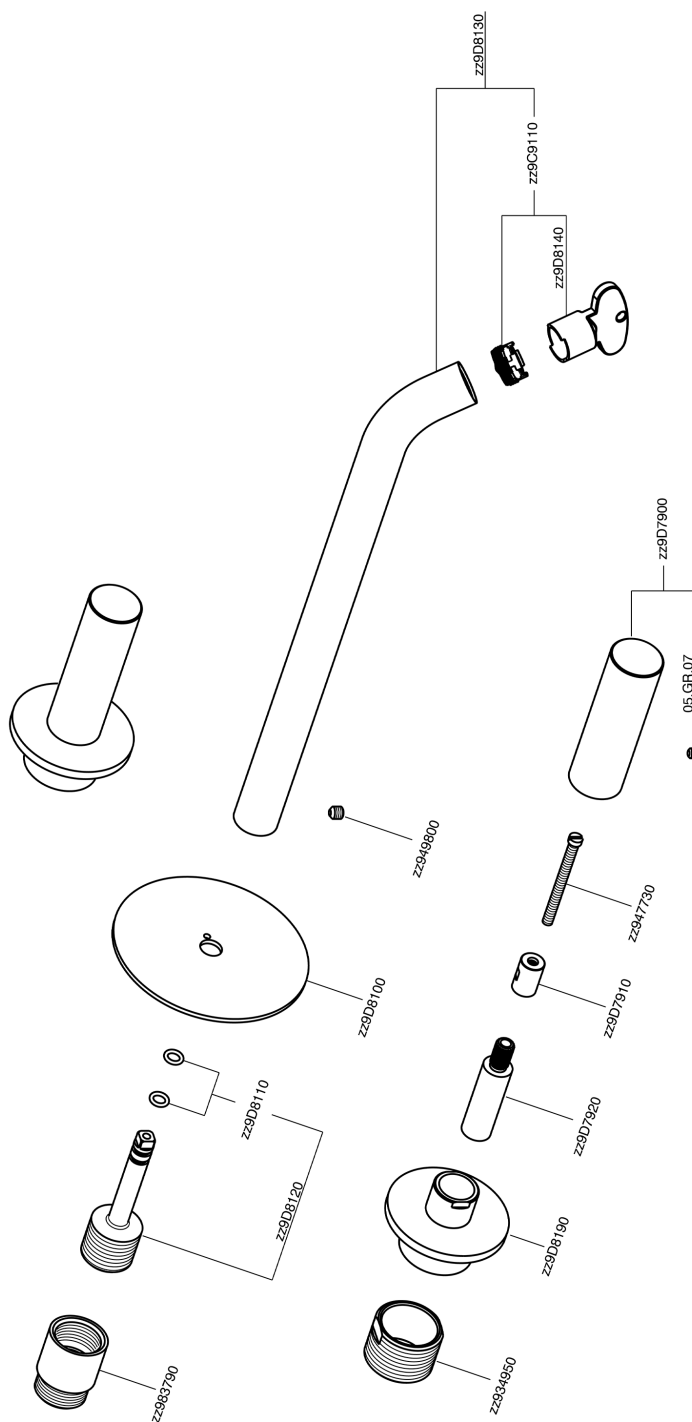

Exposed part for concealed washbasin mixer SMOOTH X32_X3013511

X3013511

<https://en.cisal.it/exposed-part-for-concealed-washbasin-mixer-smooth-x32-x3013511>

Concealed washbasin mixer CONCEALED_ZA033510

ZA033510

<https://en.cisal.it/concealed-washbasin-mixer-concealed-za033510>

2026-04-06