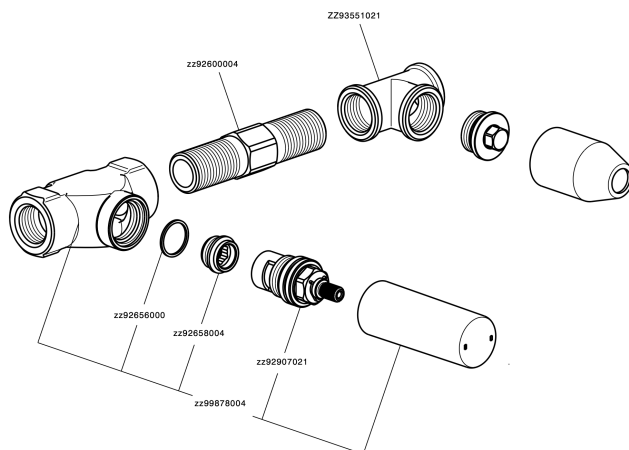

Exposed part for concealed washbasin mixer SMOOTH X32_X3013511

X3013511

<https://en.cisal.it/exposed-part-for-concealed-washbasin-mixer-smooth-x32-x3013511>

Concealed washbasin mixer CONCEALED_ZA033510

ZA033510

<https://en.cisal.it/concealed-washbasin-mixer-concealed-za033510>

2026-04-29