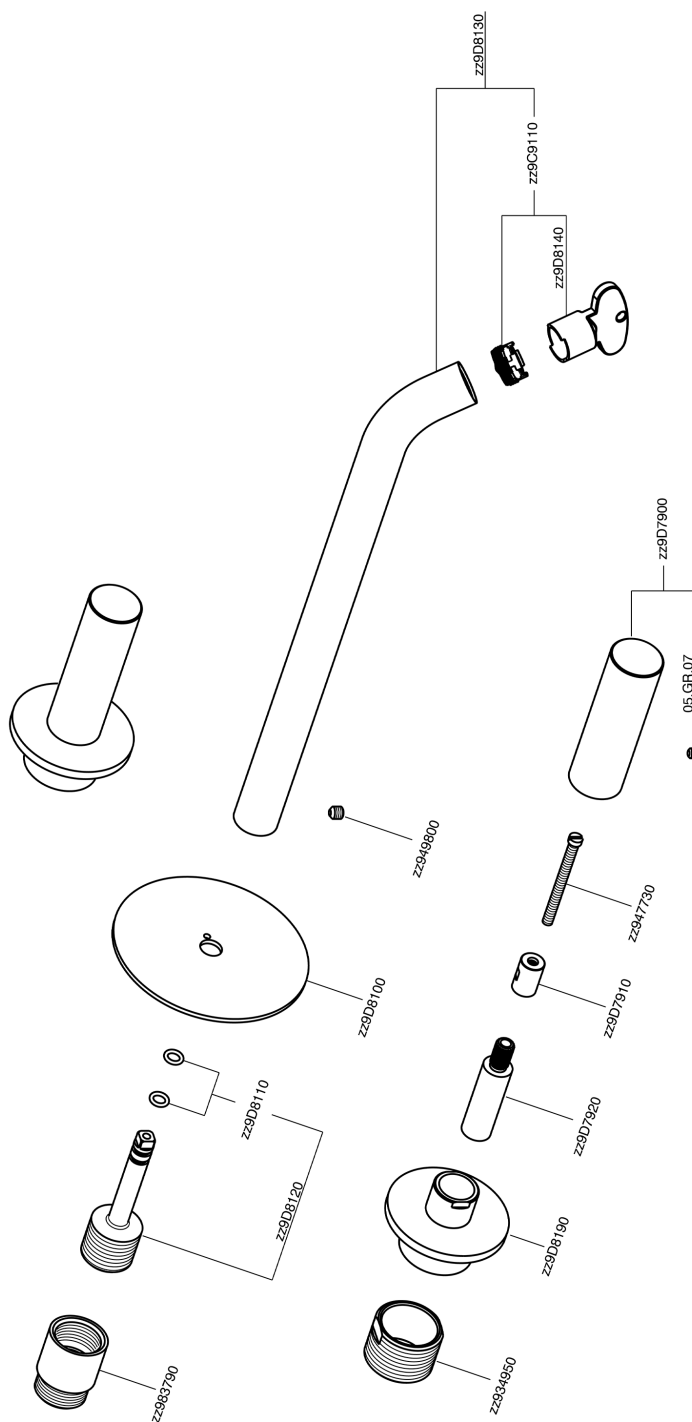

Exposed part for concealed washbasin mixer SMOOTH X32_X3013511

X3013511

<https://en.cisal.it/exposed-part-for-concealed-washbasin-mixer-smooth-x32-x3013511>

Concealed washbasin mixer CONCEALED_ZA033510

ZA033510

<https://en.cisal.it/concealed-washbasin-mixer-concealed-za033510>

2026-04-29