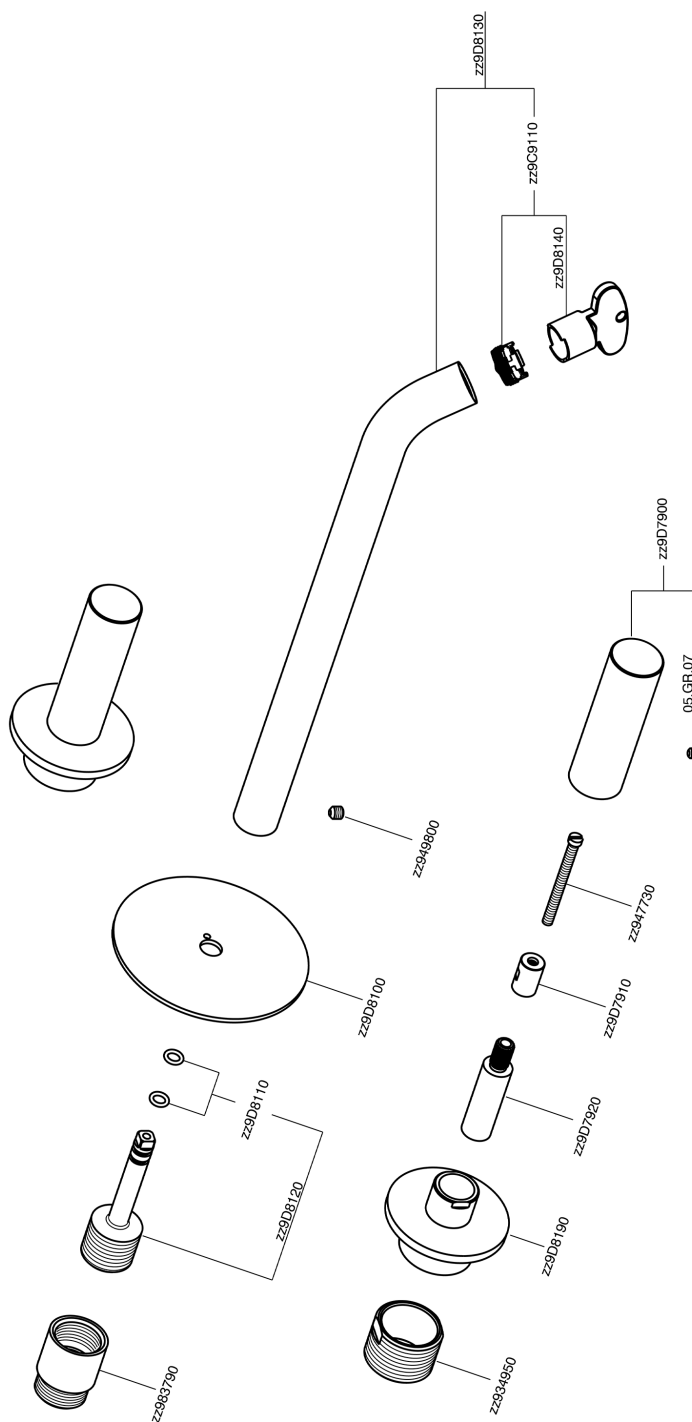

Exposed part for concealed washbasin mixer SMOOTH X32_X3013511

X3013511

<https://en.cisal.it/exposed-part-for-concealed-washbasin-mixer-smooth-x32-x3013511>

Concealed washbasin mixer CONCEALED_ZA033510

ZA033510

<https://en.cisal.it/concealed-washbasin-mixer-concealed-za033510>

2026-05-20