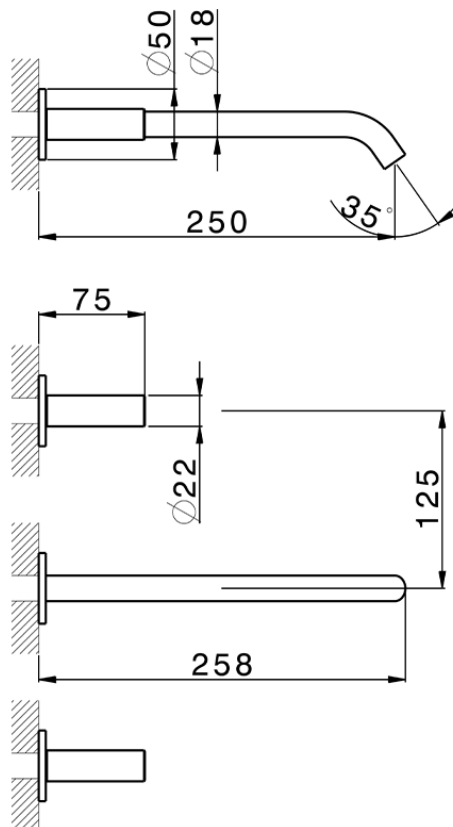

Exposed part for concealed washbasin mixer SMOOTH X32_X3013511

X3013511

<https://en.cisal.it/exposed-part-for-concealed-washbasin-mixer-smooth-x32-x3013511>

Serie's code	Size XX
CX 1351	20-35
CF 1351	20-35
CX 0331	20-35
CF 0331	20-35
CX 0200	20-35
CF 0200	20-35
BA 1351	20-35
GS 1351	20-35
GL 1351	20-35
MN 1351	20-35
LN 1351	20-35
LV 1351	33-48
LY 1351	33-48
CU 1351	33-48
SM 1351	30-45
AA 1351	10-30
AC 1351	10-30
AR 1351	15-25
PZ 1351	10-30
RG 1351	10-30
TS 1351	10-30
VT 1351	10-30
CS 1351	10-30
WA 1351	45-68
X1 1351	33-45
X2 1351	33-45
X3 1351	33-45
X4 1351	33-45
X5 1351	33-45
RI 1351	20-35
RM 1351	20-35

Limiti di tolleranza superficie piastrelle
 Adjustment limits for finished tile surface
 Limites de tolérance surface carrelage
 Fliesenoberfläche
 Superficie del azulejo

ZA033510

<https://en.cisal.it/concealed-washbasin-mixer-concealed-za033510>