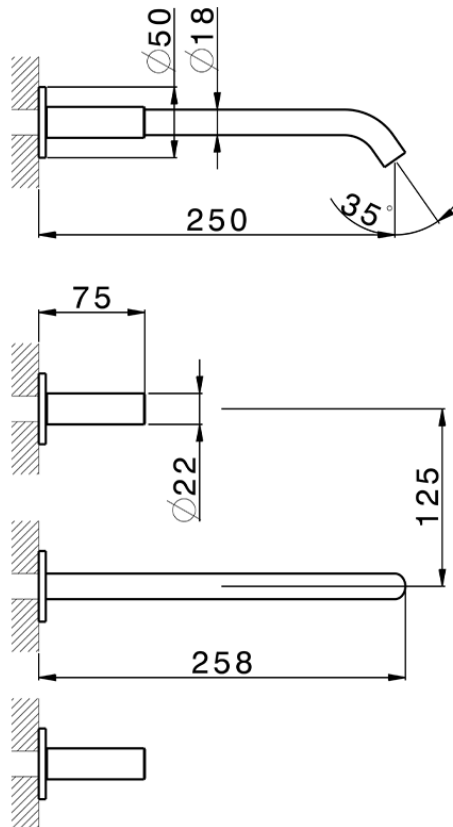

## Exposed part for concealed washbasin mixer SMOOTH X32\_X3013511

X3013511

<https://en.cisal.it/exposed-part-for-concealed-washbasin-mixer-smooth-x32-x3013511>

| Serie's code | Size XX |
|--------------|---------|
| CX 1351      | 20-35   |
| CF 1351      | 20-35   |
| CX 0331      | 20-35   |
| CF 0331      | 20-35   |
| CX 0200      | 20-35   |
| CF 0200      | 20-35   |
| BA 1351      | 20-35   |
| GS 1351      | 20-35   |
| GL 1351      | 20-35   |
| MN 1351      | 20-35   |
| LN 1351      | 20-35   |
| LV 1351      | 33-48   |
| LY 1351      | 33-48   |
| CU 1351      | 33-48   |
| SM 1351      | 30-45   |
| AA 1351      | 10-30   |
| AC 1351      | 10-30   |
| AR 1351      | 15-25   |
| PZ 1351      | 10-30   |
| RG 1351      | 10-30   |
| TS 1351      | 10-30   |
| VT 1351      | 10-30   |
| CS 1351      | 10-30   |
| WA 1351      | 45-68   |
| X1 1351      | 33-45   |
| X2 1351      | 33-45   |
| X3 1351      | 33-45   |
| X4 1351      | 33-45   |
| X5 1351      | 33-45   |
| RI 1351      | 20-35   |
| RM 1351      | 20-35   |

Limiti di tolleranza superficie piastrelle  
 Adjustment limits for finished tile surface  
 Limites de tolérance surface carrelage  
 Fliesenoberfläche  
 Superficie del azulejo

ZA033510

<https://en.cisal.it/concealed-washbasin-mixer-concealed-za033510>