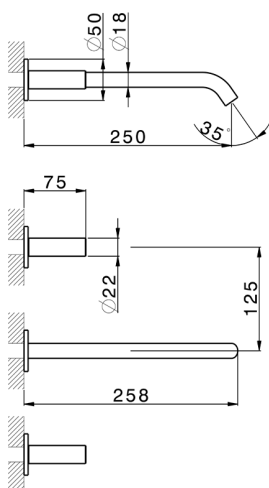

Exposed part for concealed washbasin mixer **SMOOTH X32_X3013511**

MODEL **X3013511**

Exposed part for concealed washbasin mixer, without concealed part, for item ZA033510, with smooth handles, Inox AISI 316L

AVAILABLE FINISHINGS

-  **D1** D1 Brushed Inox
-  **5H** 5H Dark Brass Brushed
-  **5L** 5L Brushed Black Titanium
-  **5N** 5N Brushed Rose Gold

CHARACTERISTICS

Installation **Concealed**

Required concealed parts **ZA033510**

Exposed part for concealed washbasin mixer SMOOTH X32_X3013511

X3013511

<https://en.cisal.it/exposed-part-for-concealed-washbasin-mixer-smooth-x32-x3013511>

Concealed washbasin mixer CONCEALED_ZA033510

MODEL **ZA033510**

Concealed washbasin mixer, with two right headvalves

AVAILABLE FINISHINGS

CHARACTERISTICS

Concealed **1**

2026-05-20