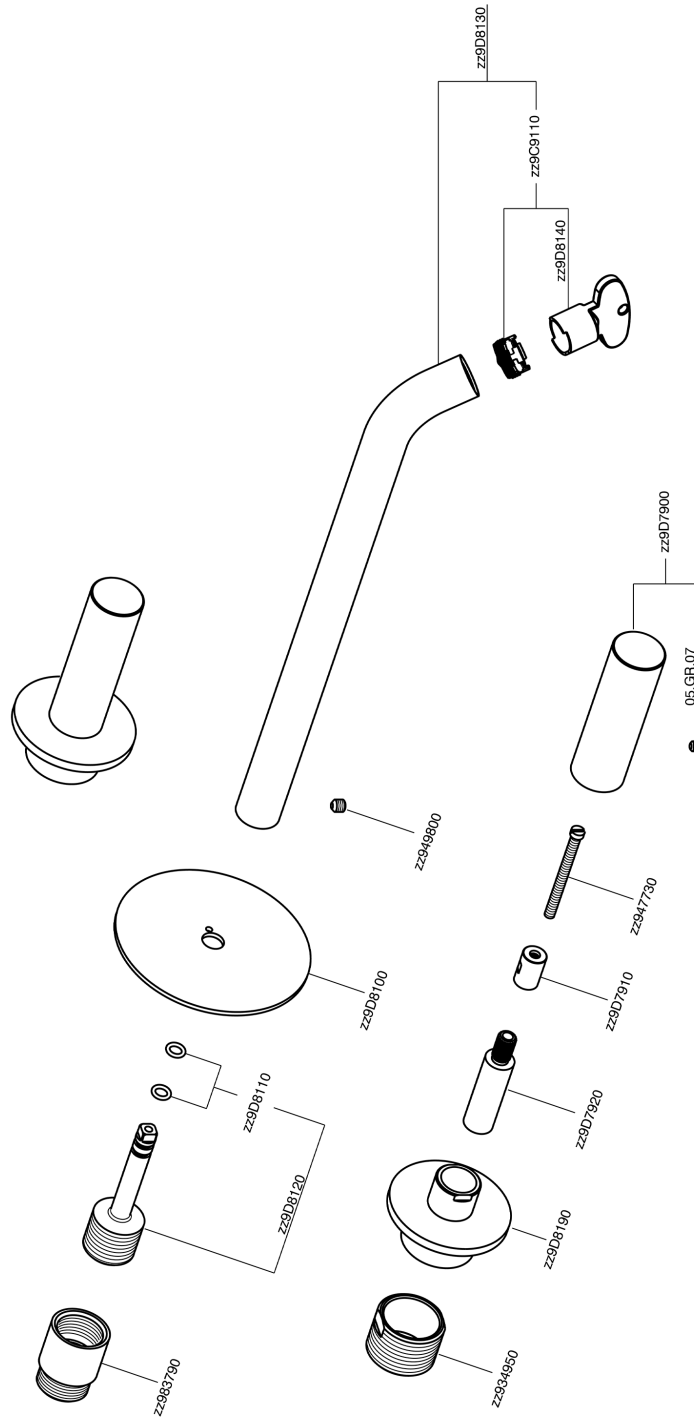

Exposed part for concealed washbasin mixer SMOOTH X32_X3013511

MODEL **X3013511**

Exposed part for concealed washbasin mixer, without concealed part, for item ZA033510, with smooth handles, Inox AISI 316L

AVAILABLE FINISHINGS

-  **D1** D1 Brushed Inox
-  **5H** 5H Dark Brass Brushed
-  **5L** 5L Brushed Black Titanium
-  **5N** 5N Brushed Rose Gold

CHARACTERISTICS

Installation **Concealed**

Required concealed parts **ZA033510**

Exposed part for concealed washbasin mixer SMOOTH X32_X3013511

X3013511

<https://en.cisal.it/exposed-part-for-concealed-washbasin-mixer-smooth-x32-x3013511>

Concealed washbasin mixer CONCEALED_ZA033510

MODEL **ZA033510**

Concealed washbasin mixer, with two right headvalves

AVAILABLE FINISHINGS

04 04 Without finishing

CHARACTERISTICS

Concealed **1**

2026-04-29