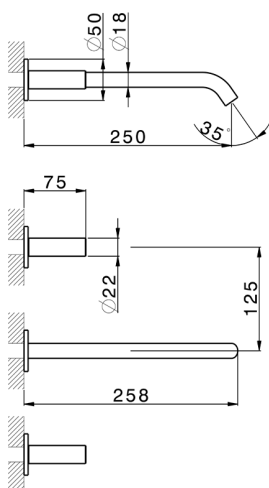

Exposed part for concealed washbasin mixer SMOOTH X32_X3013511

MODEL **X3013511**

Exposed part for concealed washbasin mixer, without concealed part, for item ZA033510, with smooth handles, Inox AISI 316L

AVAILABLE FINISHINGS

-  **D1** D1 Brushed Inox
-  **5H** 5H Dark Brass Brushed
-  **5L** 5L Brushed Black Titanium
-  **5N** 5N Brushed Rose Gold

CHARACTERISTICS

Installation **Concealed**

Required concealed parts **ZA033510**

Exposed part for concealed washbasin mixer SMOOTH X32_X3013511

X3013511

<https://en.cisal.it/exposed-part-for-concealed-washbasin-mixer-smooth-x32-x3013511>

Concealed washbasin mixer CONCEALED_ZA033510

MODEL **ZA033510**

Concealed washbasin mixer, with two right headvalves

AVAILABLE FINISHINGS

04 04 Without finishing

CHARACTERISTICS

Concealed **1**

2026-04-29