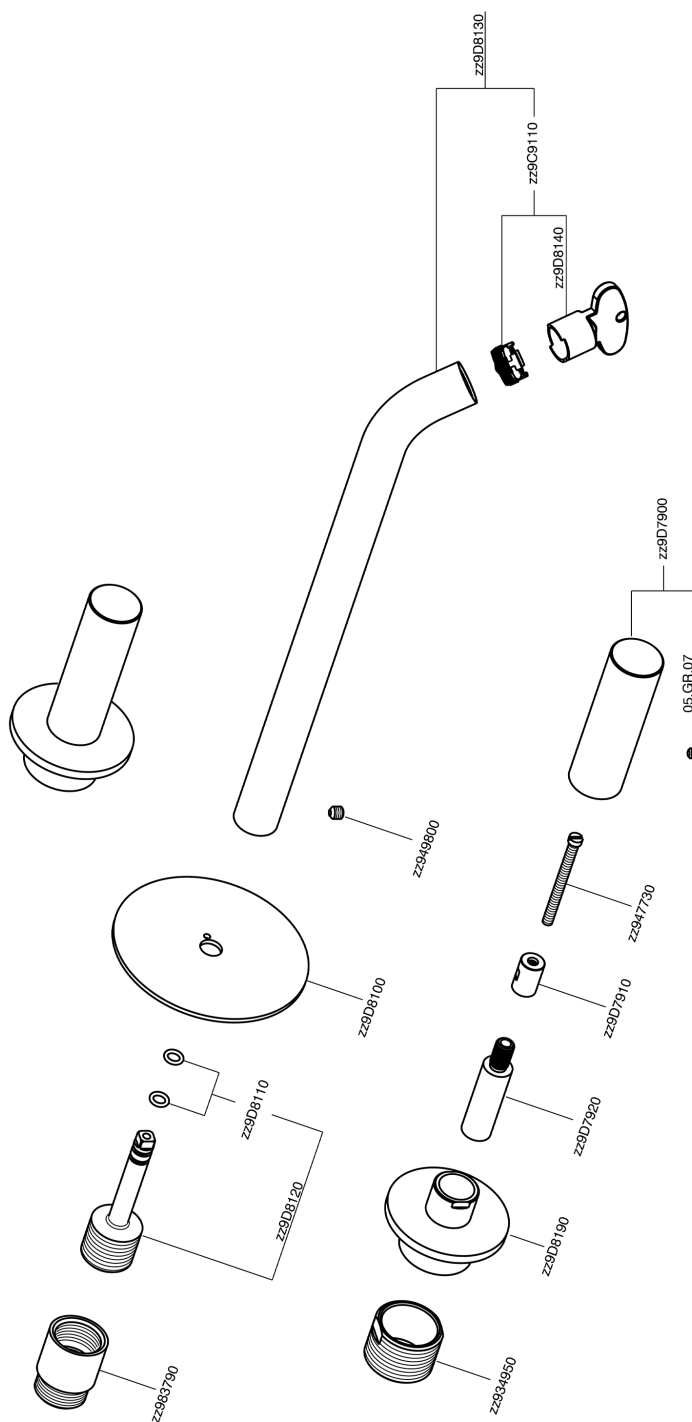

## Exposed part for concealed washbasin mixer **SMOOTH X32\_X3013511**

MODEL **X3013511**

Exposed part for concealed washbasin mixer, without concealed part, for item ZA033510, with smooth handles, Inox AISI 316L

### CHARACTERISTICS

Installation **Concealed**

Required concealed parts **ZA033510**

## Exposed part for concealed washbasin mixer SMOOTH X32\_X3013511

X3013511

<https://en.cisal.it/exposed-part-for-concealed-washbasin-mixer-smooth-x32-x3013511>

## Concealed washbasin mixer CONCEALED\_ZA033510

MODEL **ZA033510**

Concealed washbasin mixer, with two right headvalves

AVAILABLE FINISHINGS

 **04** 04 Without finishing

CHARACTERISTICS

Concealed **1**

2026-06-14