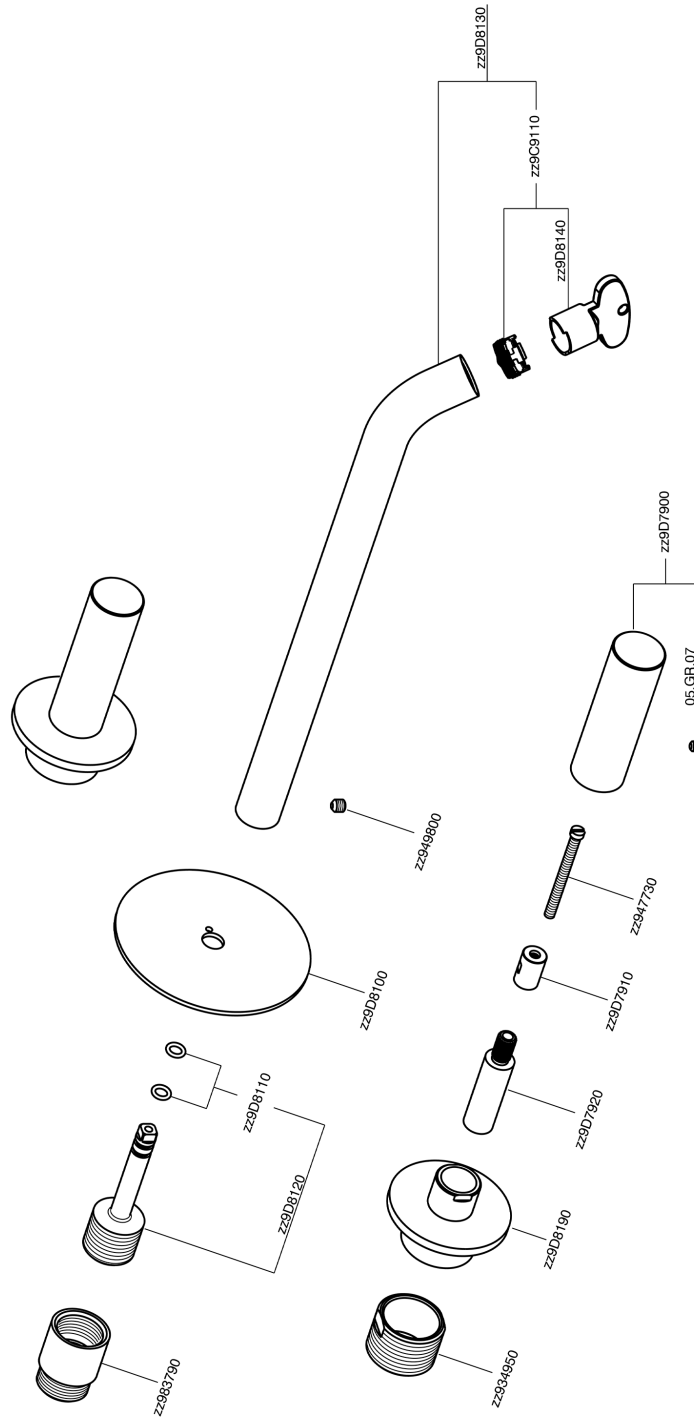

Exposed part for concealed washbasin mixer **SMOOTH X32_X3013511**

MODEL **X3013511**

Exposed part for concealed washbasin mixer, without concealed part, for item ZA033510, with smooth handles, Inox AISI 316L

AVAILABLE FINISHINGS

-  **D1** D1 Brushed Inox
-  **5H** 5H Dark Brass Brushed
-  **5L** 5L Brushed Black Titanium
-  **5N** 5N Brushed Rose Gold

CHARACTERISTICS

Installation **Concealed**

Required concealed parts **ZA033510**

Exposed part for concealed washbasin mixer SMOOTH X32_X3013511

X3013511

<https://en.cisal.it/exposed-part-for-concealed-washbasin-mixer-smooth-x32-x3013511>

Concealed washbasin mixer CONCEALED_ZA033510

MODEL **ZA033510**

Concealed washbasin mixer, with two right headvalves

AVAILABLE FINISHINGS

CHARACTERISTICS

Concealed **1**

2026-05-20