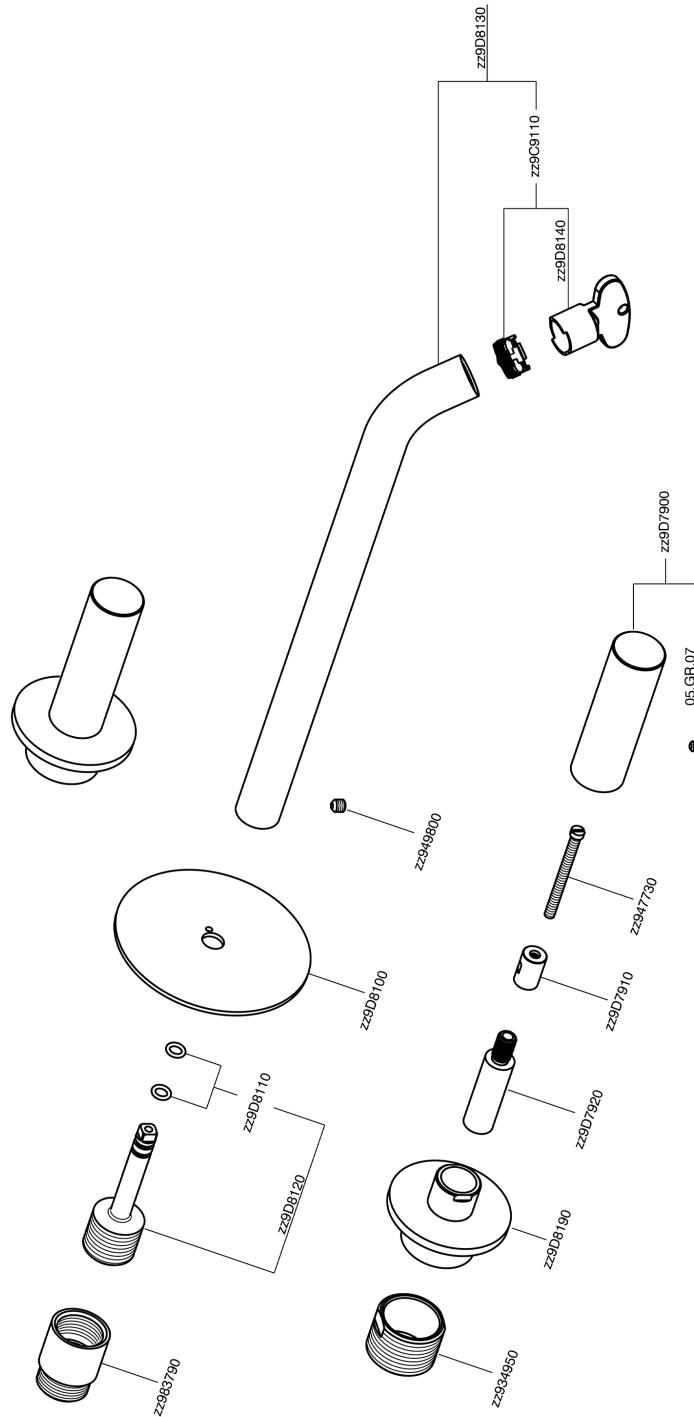

## Exposed part for concealed washbasin mixer SMOOTH X32\_X3013511

X3013511

<https://en.cisal.it/exposed-part-for-concealed-washbasin-mixer-smooth-x32-x3013511>

## Concealed washbasin mixer CONCEALED\_ZA033510

ZA033510

<https://en.cisal.it/concealed-washbasin-mixer-concealed-za033510>

2026-04-30