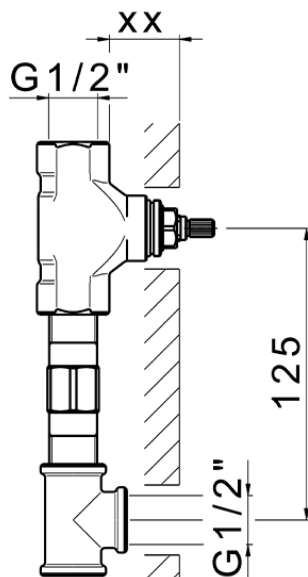

Serie's code	Size XX
CX 1351	20-35
CF 1351	20-35
CX 0331	20-35
CF 0331	20-35
CX 0200	20-35
CF 0200	20-35
BA 1351	20-35
GS 1351	20-35
GL 1351	20-35
MN 1351	20-35
LN 1351	20-35
LV 1351	33-48
LY 1351	33-48
CU 1351	33-48
SM 1351	30-45
AA 1351	10-30
AC 1351	10-30
AR 1351	15-25
PZ 1351	10-30
RG 1351	10-30
TS 1351	10-30
VT 1351	10-30
CS 1351	10-30
WA 1351	45-68
X1 1351	33-45
X2 1351	33-45
X3 1351	33-45
X4 1351	33-45
X5 1351	33-45
RI 1351	20-35
RM 1351	20-35

ZA033510

<https://en.cisal.it/concealed-washbasin-mixer-concealed-za033510>

2026-06-14