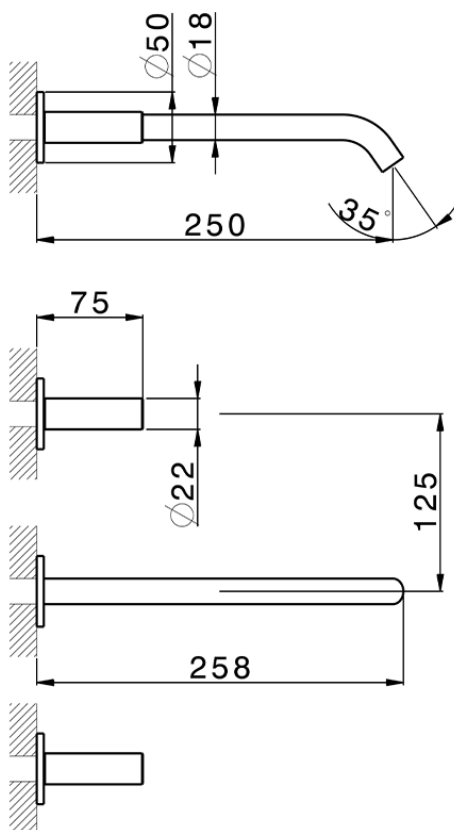

Exposed part for concealed washbasin mixer SMOOTH X32_X3013511

X3013511

<https://en.cisal.it/exposed-part-for-concealed-washbasin-mixer-smooth-x32-x3013511>

Serie's code	Size XX
CX 1351	20-35
CF 1351	20-35
CX 0331	20-35
CF 0331	20-35
CX 0200	20-35
CF 0200	20-35
BA 1351	20-35
GS 1351	20-35
GL 1351	20-35
MN 1351	20-35
LN 1351	20-35
LV 1351	33-48
LY 1351	33-48
CU 1351	33-48
SM 1351	30-45
AA 1351	10-30
AC 1351	10-30
AR 1351	15-25
PZ 1351	10-30
RG 1351	10-30
TS 1351	10-30
VT 1351	10-30
CS 1351	10-30
WA 1351	45-68
X1 1351	33-45
X2 1351	33-45
X3 1351	33-45
X4 1351	33-45
X5 1351	33-45
RI 1351	20-35
RM 1351	20-35

Limiti di tolleranza superficie piastrelle
 Adjustment limits for finished tile surface
 Limites de tolérance surface carrelage
 Fliesenoberfläche
 Superficie del azulejo

ZA033510

<https://en.cisal.it/concealed-washbasin-mixer-concealed-za033510>