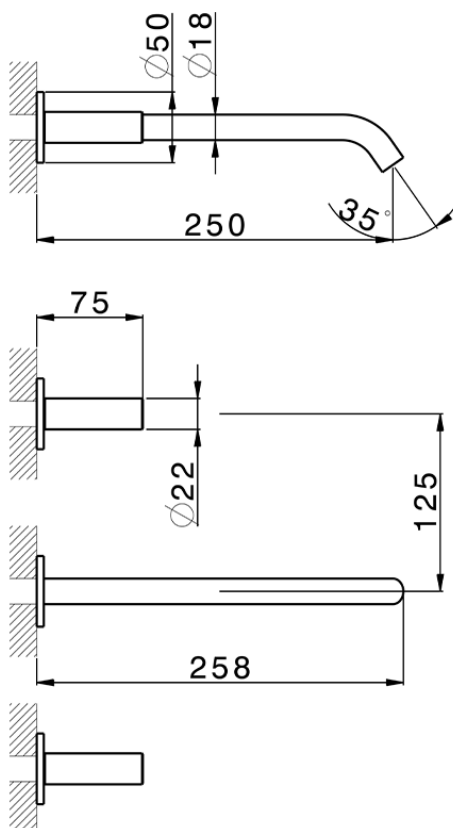

**Exposed part for concealed washbasin mixer SMOOTH X32\_X3013511**

X3013511

<https://en.cisal.it/exposed-part-for-concealed-washbasin-mixer-smooth-x32-x3013511>

Serie's code	Size XX
CX 1351	20-35
CF 1351	20-35
CX 0331	20-35
CF 0331	20-35
CX 0200	20-35
CF 0200	20-35
BA 1351	20-35
GS 1351	20-35
GL 1351	20-35
MN 1351	20-35
LN 1351	20-35
LV 1351	33-48
LY 1351	33-48
CU 1351	33-48
SM 1351	30-45
AA 1351	10-30
AC 1351	10-30
AR 1351	15-25
PZ 1351	10-30
RG 1351	10-30
TS 1351	10-30
VT 1351	10-30
CS 1351	10-30
WA 1351	45-68
X1 1351	33-45
X2 1351	33-45
X3 1351	33-45
X4 1351	33-45
X5 1351	33-45
RI 1351	20-35
RM 1351	20-35

Limiti di tolleranza superficie piastrelle  
 Adjustment limits for finished tile surface  
 Limites de tolérance surface carrelage  
 Fliesenoberfläche  
 Superficie del azulejo

ZA033510

<https://en.cisal.it/concealed-washbasin-mixer-concealed-za033510>