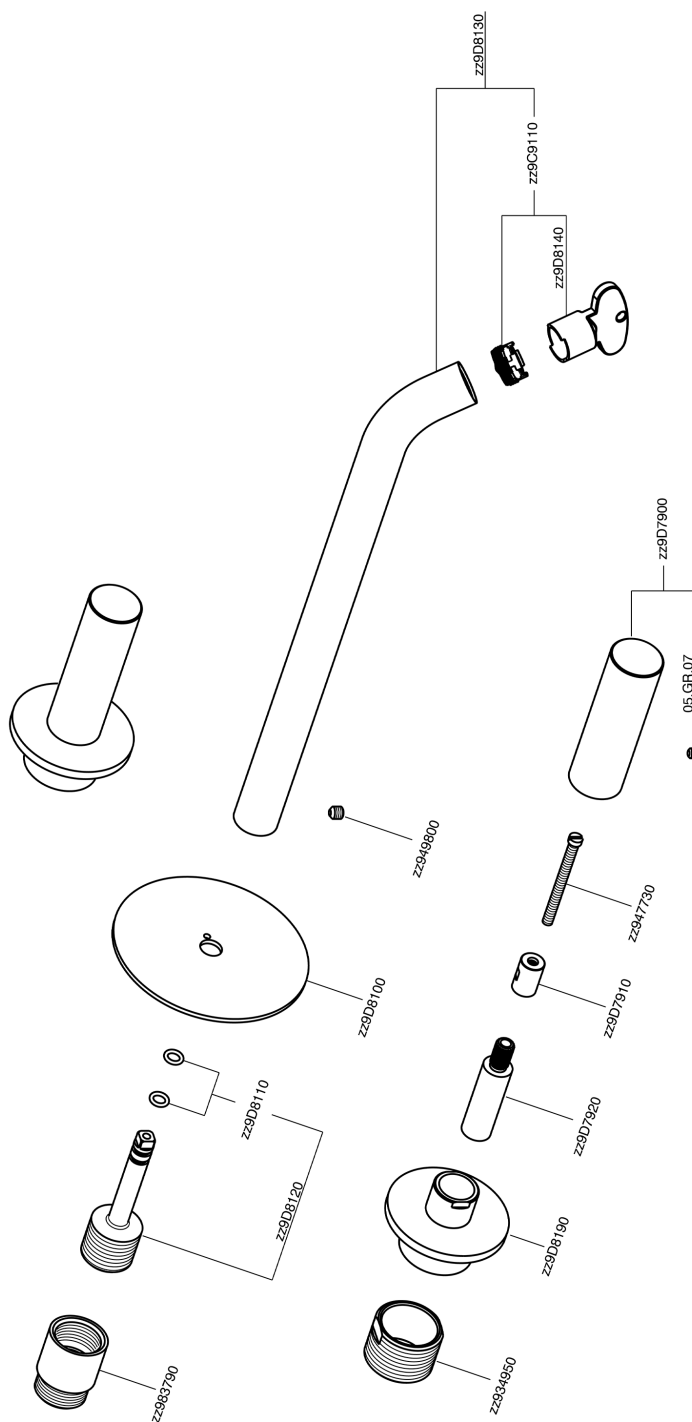

Exposed part for concealed washbasin mixer SMOOTH X32_X3013511

X3013511

<https://en.cisal.it/exposed-part-for-concealed-washbasin-mixer-smooth-x32-x3013511>

Concealed washbasin mixer CONCEALED_ZA033510

ZA033510

<https://en.cisal.it/concealed-washbasin-mixer-concealed-za033510>

2026-06-14