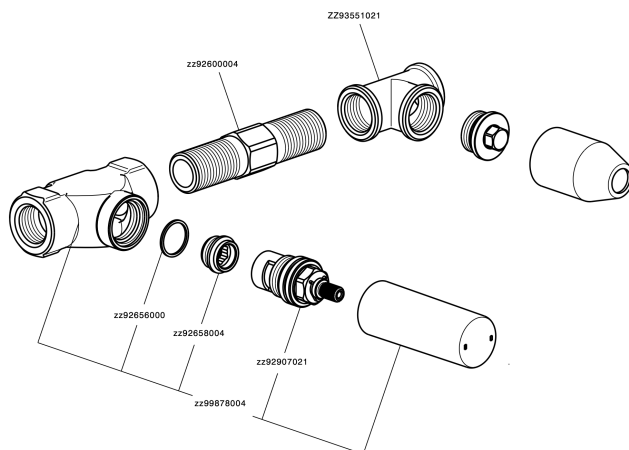

Exposed part for concealed washbasin mixer SMOOTH X32_X3013511

X3013511

<https://en.cisal.it/exposed-part-for-concealed-washbasin-mixer-smooth-x32-x3013511>

Concealed washbasin mixer CONCEALED_ZA033510

ZA033510

<https://en.cisal.it/concealed-washbasin-mixer-concealed-za033510>

2026-06-14