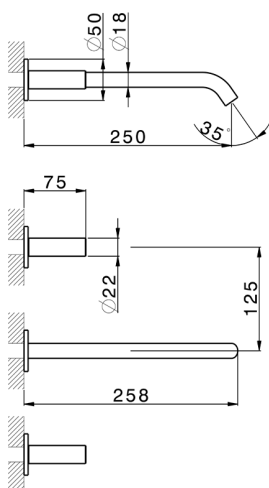

Exposed part for concealed washbasin mixer SMOOTH X32_X3013511

MODEL **X3013511**

Exposed part for concealed washbasin mixer, without concealed part, for item ZA033510, with smooth handles, Inox AISI 316L

AVAILABLE FINISHINGS

- **D1** D1 Brushed Inox
- **5H** 5H Dark Brass Brushed
- **5L** 5L Brushed Black Titanium
- **5N** 5N Brushed Rose Gold

CHARACTERISTICS

Installation **Concealed**

Required concealed parts **ZA033510**