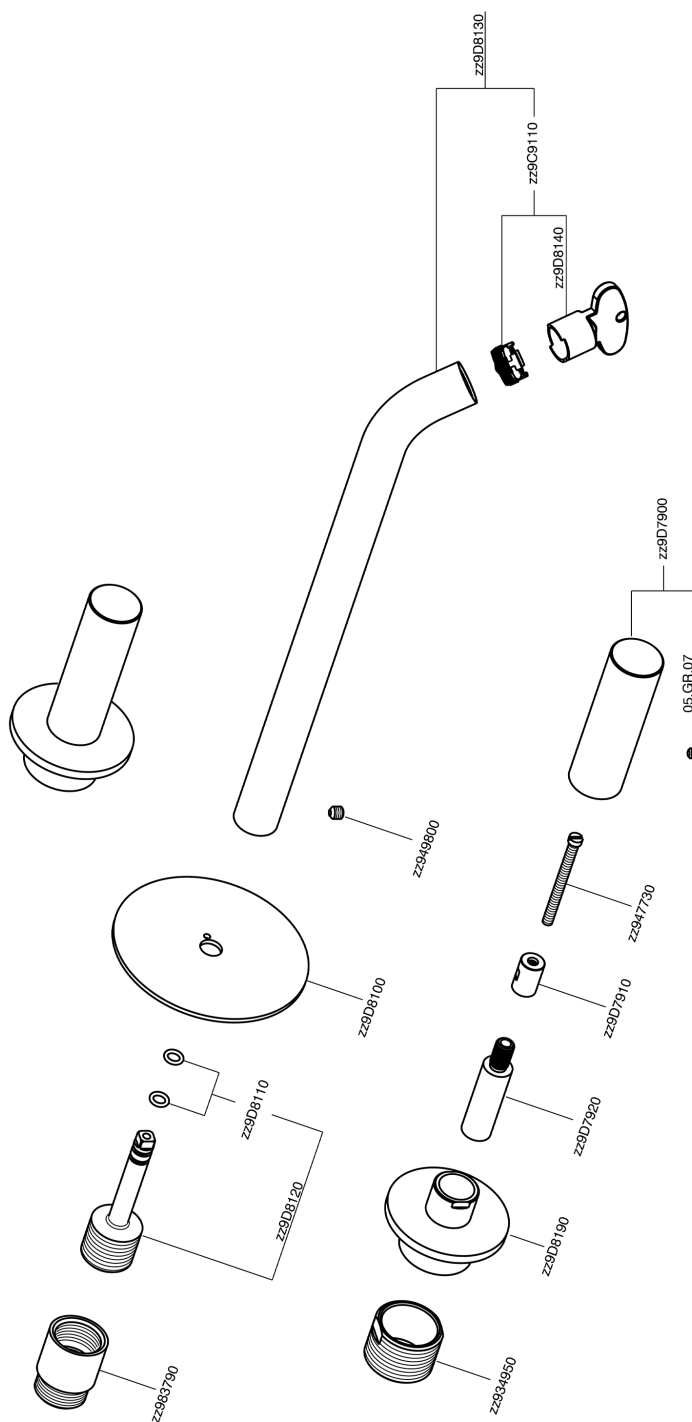

Exposed part for concealed washbasin mixer SMOOTH X32_X3013511

MODEL **X3013511**

Exposed part for concealed washbasin mixer, without concealed part, for item ZA033510, with smooth handles, Inox AISI 316L

AVAILABLE FINISHINGS

-  **D1** D1 Brushed Inox
-  **5H** 5H Dark Brass Brushed
-  **5L** 5L Brushed Black Titanium
-  **5N** 5N Brushed Rose Gold

CHARACTERISTICS

Installation **Concealed**

Required concealed parts **ZA033510**

Exposed part for concealed washbasin mixer SMOOTH X32_X3013511

X3013511

<https://en.cisal.it/exposed-part-for-concealed-washbasin-mixer-smooth-x32-x3013511>

Concealed washbasin mixer CONCEALED_ZA033510

MODEL **ZA033510**

Concealed washbasin mixer, with two right headvalves

AVAILABLE FINISHINGS

 **04** 04 Without finishing

CHARACTERISTICS

Concealed **1**

2026-06-14