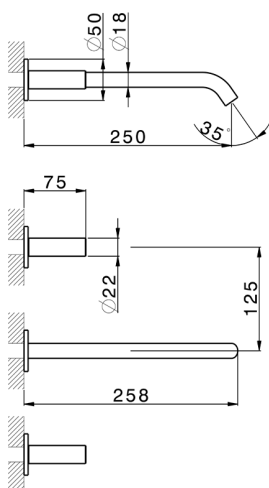

Exposed part for concealed washbasin mixer SMOOTH X32_X3013511

MODEL **X3013511**

Exposed part for concealed washbasin mixer, without concealed part, for item ZA033510, with smooth handles, Inox AISI 316L

AVAILABLE FINISHINGS

-  **D1** D1 Brushed Inox
-  **5H** 5H Dark Brass Brushed
-  **5L** 5L Brushed Black Titanium
-  **5N** 5N Brushed Rose Gold

CHARACTERISTICS

Installation **Concealed**

Required concealed parts **ZA033510**

Exposed part for concealed washbasin mixer SMOOTH X32_X3013511

X3013511

<https://en.cisal.it/exposed-part-for-concealed-washbasin-mixer-smooth-x32-x3013511>

Concealed washbasin mixer CONCEALED_ZA033510

MODEL **ZA033510**

Concealed washbasin mixer, with two right headvalves

AVAILABLE FINISHINGS

 **04** 04 Without finishing

CHARACTERISTICS

Concealed **1**

2026-04-29