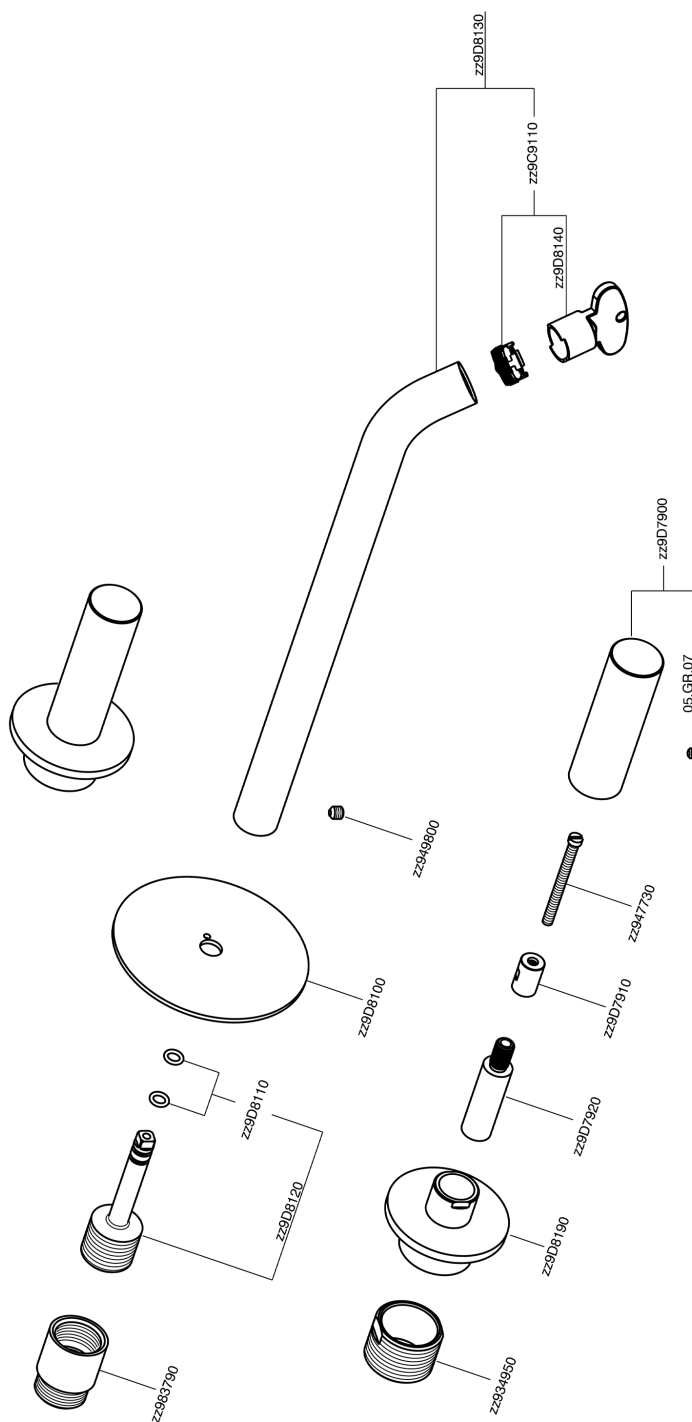

## Exposed part for concealed washbasin mixer SMOOTH X32\_X3013511

MODEL **X3013511**

Exposed part for concealed washbasin mixer, without concealed part, for item ZA033510, with smooth handles, Inox AISI 316L

### CHARACTERISTICS

Installation **Concealed**

Required concealed parts **ZA033510**

## Exposed part for concealed washbasin mixer SMOOTH X32\_X3013511

X3013511

<https://en.cisal.it/exposed-part-for-concealed-washbasin-mixer-smooth-x32-x3013511>

## Concealed washbasin mixer CONCEALED\_ZA033510

MODEL **ZA033510**

Concealed washbasin mixer, with two right headvalves

AVAILABLE FINISHINGS

 **04** 04 Without finishing

CHARACTERISTICS

Concealed **1**

2026-04-06