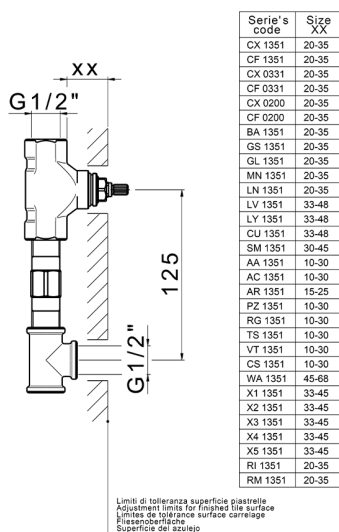

## Exposed part for concealed washbasin mixer SMOOTH X32\_X3013511

X3013511

<https://en.cisal.it/exposed-part-for-concealed-washbasin-mixer-smooth-x32-x3013511>

## Concealed washbasin mixer CONCEALED\_ZA033510

MODEL **ZA033510**

Concealed washbasin mixer, with two right headvalves

AVAILABLE FINISHINGS

 **04** 04 Without finishing

CHARACTERISTICS

Concealed **1**

2026-04-06