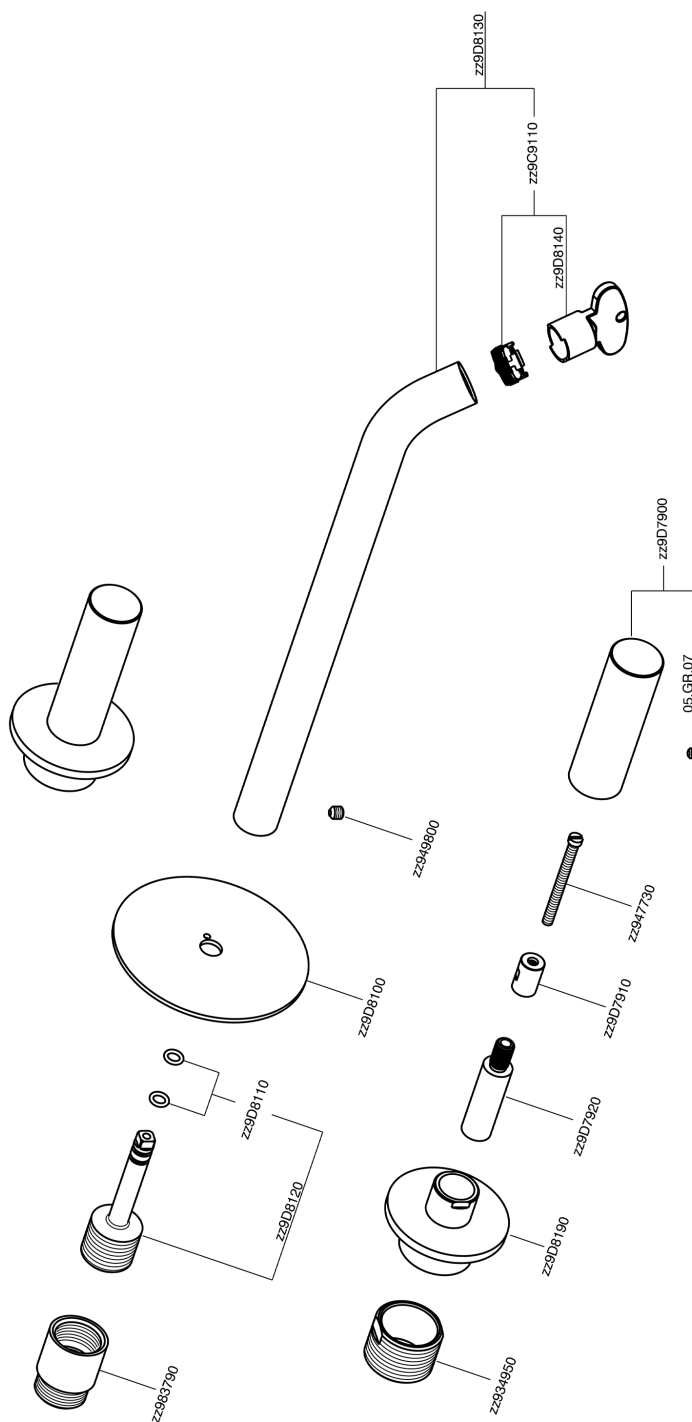

Exposed part for concealed washbasin mixer SMOOTH X32_X3013511

MODEL **X3013511**

Exposed part for concealed washbasin mixer, without concealed part, for item ZA033510, with smooth handles, Inox AISI 316L

AVAILABLE FINISHINGS

-  **D1** D1 Brushed Inox
-  **5H** 5H Dark Brass Brushed
-  **5L** 5L Brushed Black Titanium
-  **5N** 5N Brushed Rose Gold

CHARACTERISTICS

Installation **Concealed**

Required concealed parts **ZA033510**

Exposed part for concealed washbasin mixer SMOOTH X32_X3013511

X3013511

<https://en.cisal.it/exposed-part-for-concealed-washbasin-mixer-smooth-x32-x3013511>

Concealed washbasin mixer CONCEALED_ZA033510

MODEL **ZA033510**

Concealed washbasin mixer, with two right headvalves

AVAILABLE FINISHINGS

 **04** 04 Without finishing

CHARACTERISTICS

Concealed **1**

2026-04-29