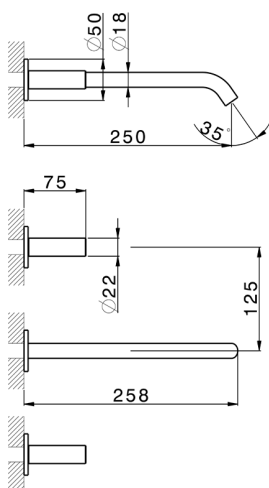

Exposed part for concealed washbasin mixer SMOOTH X32_X3013511

MODEL **X3013511**

Exposed part for concealed washbasin mixer, without concealed part, for item ZA033510, with smooth handles, Inox AISI 316L

AVAILABLE FINISHINGS

-  **D1** D1 Brushed Inox
-  **5H** 5H Dark Brass Brushed
-  **5L** 5L Brushed Black Titanium
-  **5N** 5N Brushed Rose Gold

CHARACTERISTICS

Installation **Concealed**

Required concealed parts **ZA033510**

Exposed part for concealed washbasin mixer SMOOTH X32_X3013511

X3013511

<https://en.cisal.it/exposed-part-for-concealed-washbasin-mixer-smooth-x32-x3013511>

Concealed washbasin mixer CONCEALED_ZA033510

MODEL **ZA033510**

Concealed washbasin mixer, with two right headvalves

AVAILABLE FINISHINGS

 **04** 04 Without finishing

CHARACTERISTICS

Concealed **1**

2026-06-14