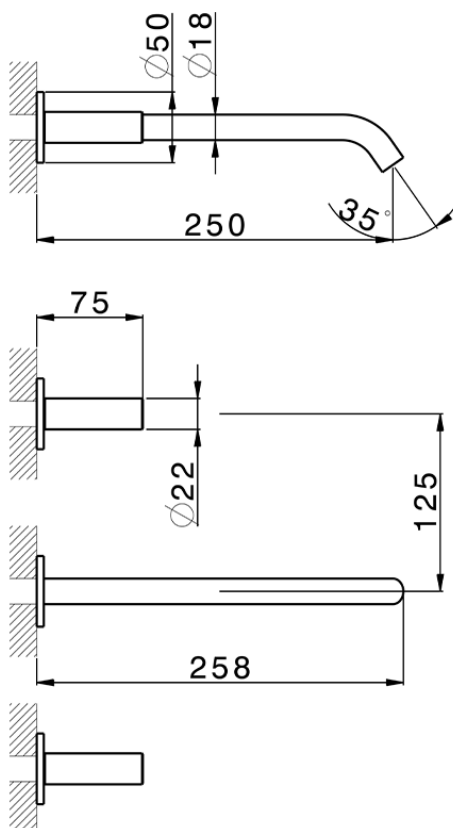

Exposed part for concealed washbasin mixer SMOOTH X32_X3013511

X3013511

<https://en.cisal.it/exposed-part-for-concealed-washbasin-mixer-smooth-x32-x3013511>

Serie's code	Size XX
CX 1351	20-35
CF 1351	20-35
CX 0331	20-35
CF 0331	20-35
CX 0200	20-35
CF 0200	20-35
BA 1351	20-35
GS 1351	20-35
GL 1351	20-35
MN 1351	20-35
LN 1351	20-35
LV 1351	33-48
LY 1351	33-48
CU 1351	33-48
SM 1351	30-45
AA 1351	10-30
AC 1351	10-30
AR 1351	15-25
PZ 1351	10-30
RG 1351	10-30
TS 1351	10-30
VT 1351	10-30
CS 1351	10-30
WA 1351	45-68
X1 1351	33-45
X2 1351	33-45
X3 1351	33-45
X4 1351	33-45
X5 1351	33-45
RI 1351	20-35
RM 1351	20-35

Limiti di tolleranza superficie piastrelle
 Adjustment limits for finished tile surface
 Limites de tolérance surface carrelage
 Fliesenoberfläche
 Superficie del azulejo

ZA033510

<https://en.cisal.it/concealed-washbasin-mixer-concealed-za033510>