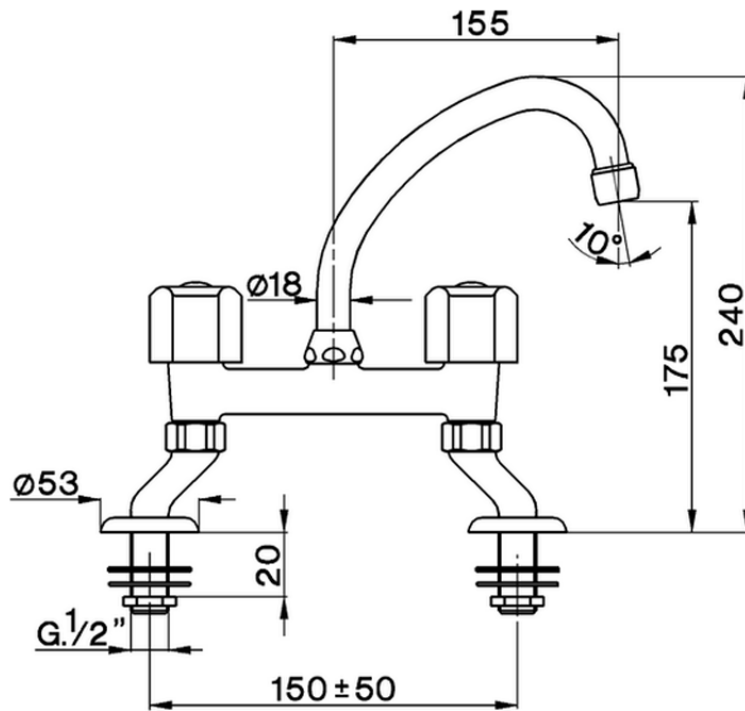

Washbasin 2-holes mixer TR_TR000720

TR000720

<https://en.cisal.it/washbasin-2-holes-mixer-tr-tr000720>

2026-04-28