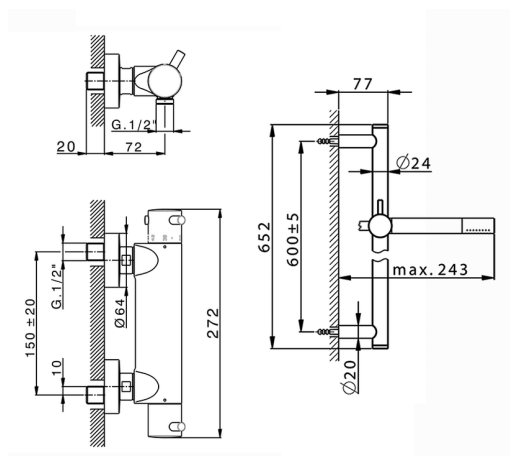

Thermostatic shower mixer with sliding bar NUOVA LESS_LNS01010

MODEL **LNS01010**

Thermostatic shower mixer with sliding bar, 60 cm slide rail kit with sliding bracket, Brass minimalistic one spray handshower, 150 cm SUPREME smooth flexible hose

AVAILABLE FINISHINGS

-  **21** 21 Chrome
-  **2F** 2F Brushed Nickel
-  **40** 40 Matt Black
-  **4Q** 4Q Matt White

CHARACTERISTICS

Cartridge Spare Parts **24.04A.PP**
8x20 Plus P Thermostatic Valve

EcoStop

EcoStop feature limits water flow to approximately 50% of maximum output with one point of resistance on setting. Push slightly past the middle stop only when full water output is required. This will save water up to 50%.