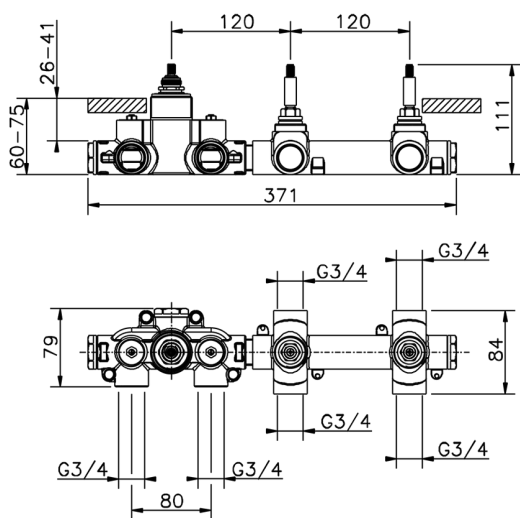

Cover Part for 2 Function Concealed Thermo. Valve WELLNESS_VI01R200

MODEL **VI01R200**

Cover Part for 2 Function Concealed Thermo.Valve,for item ZA01R200

AVAILABLE FINISHINGS

-  **21** 21 Chrome
-  **2Q** 2Q Black Titanium
-  **40** 40 Matt Black
-  **4Q** 4Q Matt White

Cover Part for 2 Function Concealed Thermo. Valve WELLNESS_VI01R200

VI01R200

<https://en.cisal.it/cover-part-for-2-function-concealed-thermo-valve-wellness-vi01r200>

2 Function Concealed Thermostatic Valve CONCEALED_ZA01R200

MODEL **ZA01R200**

2 Function Concealed Thermostatic Valve

AVAILABLE FINISHINGS

CHARACTERISTICS

Concealed **1**
 Cartridge Spare Parts **23.51A.HF**
HF Thermostatic Valve

Thermostatic

The Cisal thermostatic is your personal water manager, helping you to handle, control and save water and energy.