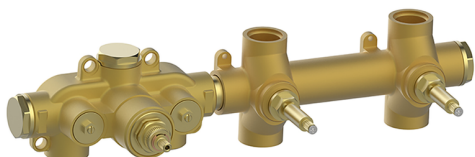

Cover Part for 2 Function Concealed Thermo. Valve WELLNESS_VI01R200

MODEL **VI01R200**

Cover Part for 2 Function Concealed Thermo.Valve,for item ZA01R200

AVAILABLE FINISHINGS

-  **21** 21 Chrome
-  **2Q** 2Q Black Titanium
-  **40** 40 Matt Black
-  **4Q** 4Q Matt White

CHARACTERISTICS

Installation **Concealed**
 Required concealed parts **ZA01R200**

Thermostatic

The Cisal thermostatic is your personal water manager, helping you to handle, control and save water and energy.

Cover Part for 2 Function Concealed Thermo. Valve WELLNESS_VI01R200

VI01R200

<https://en.cisal.it/cover-part-for-2-function-concealed-thermo-valve-wellness-vi01r200>

2 Function Concealed Thermostatic Valve CONCEALED_ZA01R200

MODEL **ZA01R200**

2 Function Concealed Thermostatic Valve

AVAILABLE FINISHINGS

CHARACTERISTICS

Concealed **1**
 Cartridge Spare Parts **23.51A.HF**
HF Thermostatic Valve

Thermostatic

The Cisal thermostatic is your personal water manager, helping you to handle, control and save water and energy.