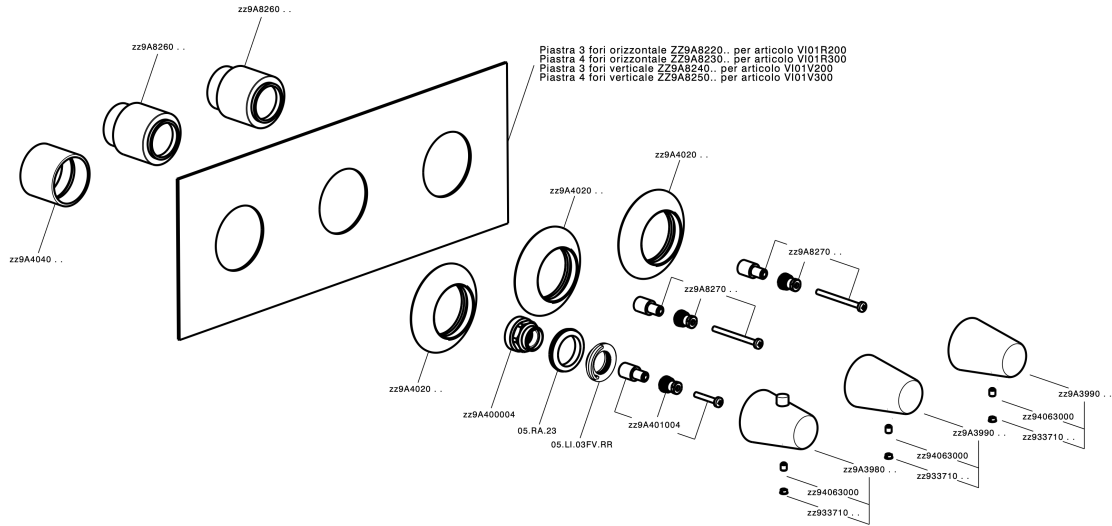

Cover Part for 2 Function Concealed Thermo. Valve WELLNESS_VI01R200

MODEL **VI01R200**

Cover Part for 2 Function Concealed Thermo.Valve,for item ZA01R200

AVAILABLE FINISHINGS

-  **21** 21 Chrome
-  **2Q** 2Q Black Titanium
-  **40** 40 Matt Black
-  **4Q** 4Q Matt White

CHARACTERISTICS

Installation **Concealed**
 Required concealed parts **ZA01R200**

Thermostatic

The Cisal thermostatic is your personal water manager, helping you to handle, control and save water and energy.

Cover Part for 2 Function Concealed Thermo. Valve WELLNESS_VI01R200

VI01R200

<https://en.cisal.it/cover-part-for-2-function-concealed-thermo-valve-wellness-vi01r200>

2 Function Concealed Thermostatic Valve CONCEALED_ZA01R200