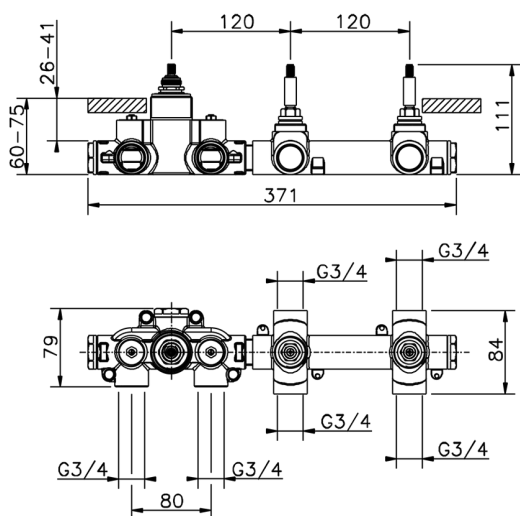

Cover Part for 2 Function Concealed Thermo. Valve WELLNESS_VI01R200

MODEL **VI01R200**

Cover Part for 2 Function Concealed Thermo.Valve,for item ZA01R200

AVAILABLE FINISHINGS

-  **21** 21 Chrome
-  **2Q** 2Q Black Titanium
-  **40** 40 Matt Black
-  **4Q** 4Q Matt White

2 Function Concealed Thermostatic Valve CONCEALED_ZA01R200

MODEL **ZA01R200**

2 Function Concealed Thermostatic Valve

AVAILABLE FINISHINGS

04 04 Without finishing

CHARACTERISTICS

Concealed **1**
 Cartridge Spare Parts **23.51A.HF**
HF Thermostatic Valve