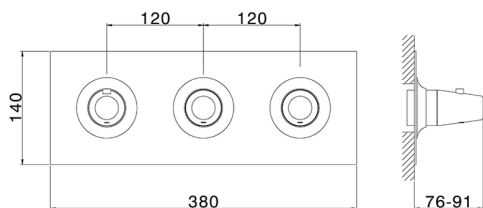

Cover Part for 2 Function Concealed Thermo. Valve WELLNESS_VI01R200

MODEL **VI01R200**

Cover Part for 2 Function Concealed Thermo.Valve,for item ZA01R200

AVAILABLE FINISHINGS

- **21** 21 Chrome
- **2Q** 2Q Black Titanium
- **40** 40 Matt Black
- **4Q** 4Q Matt White

CHARACTERISTICS

Installation **Concealed**
Required concealed parts **ZA01R200**

Thermostatic

The Cisal thermostatic is your personal water manager, helping you to handle, control and save water and energy.