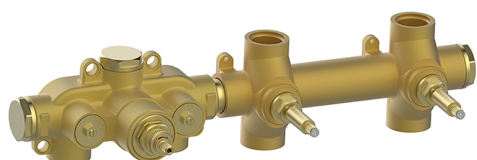

## Cover Part for 2 Function Concealed Thermo. Valve WELLNESS\_VI01R200

MODEL **VI01R200**

Cover Part for 2 Function Concealed Thermo.Valve,for item ZA01R200

## Cover Part for 2 Function Concealed Thermo. Valve WELLNESS\_VI01R200

VI01R200

<https://en.cisal.it/cover-part-for-2-function-concealed-thermo-valve-wellness-vi01r200>

## 2 Function Concealed Thermostatic Valve CONCEALED\_ZA01R200

MODEL **ZA01R200**

2 Function Concealed Thermostatic Valve

AVAILABLE FINISHINGS

**04** 04 Without finishing

CHARACTERISTICS

Concealed **1**  
 Cartridge Spare Parts **23.51A.HF**  
**HF Thermostatic Valve**

### Thermostatic

The Cisal thermostatic is your personal water manager, helping you to handle, control and save water and energy.

2024-12-28