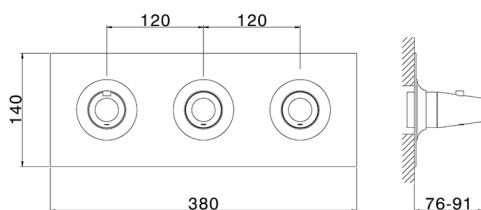

Cover Part for 2 Function Concealed Thermo. Valve WELLNESS_VI01R200

MODEL **VI01R200**

Cover Part for 2 Function Concealed Thermo.Valve,for item ZA01R200

AVAILABLE FINISHINGS

- **21** 21 Chrome
- **2Q** 2Q Black Titanium
- **40** 40 Matt Black
- **4Q** 4Q Matt White

CHARACTERISTICS

Installation **Concealed**
Required concealed parts **ZA01R200**

Thermostatic

The Cisal thermostatic is your personal water manager, helping you to handle, control and save water and energy.