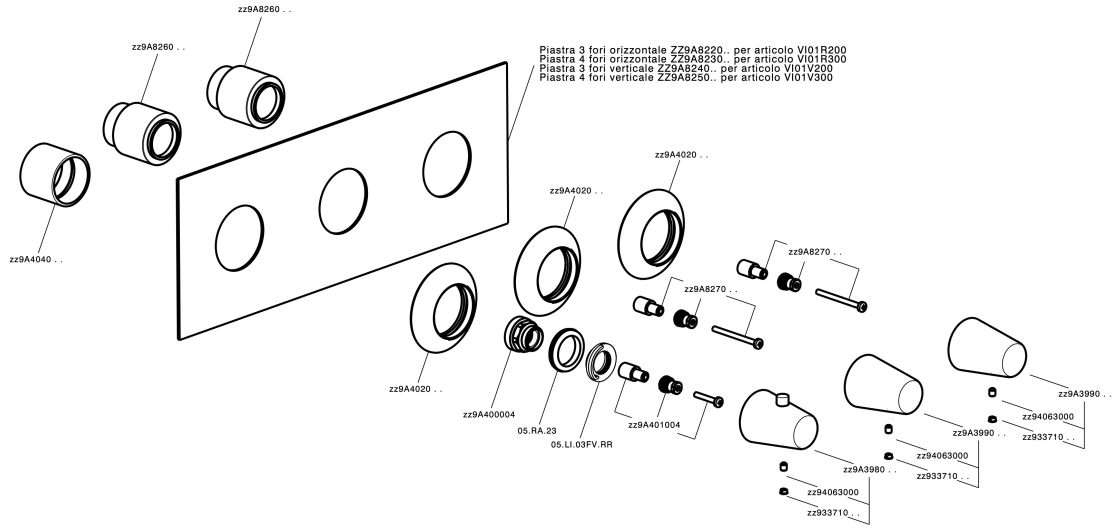

## Cover Part for 2 Function Concealed Thermo. Valve WELLNESS\_VI01R200

MODEL **VI01R200**

Cover Part for 2 Function Concealed Thermo.Valve,for item ZA01R200

### CHARACTERISTICS

Installation **Concealed**  
 Required concealed parts **ZA01R200**

## Cover Part for 2 Function Concealed Thermo. Valve WELLNESS\_VI01R200

VI01R200

<https://en.cisal.it/cover-part-for-2-function-concealed-thermo-valve-wellness-vi01r200>