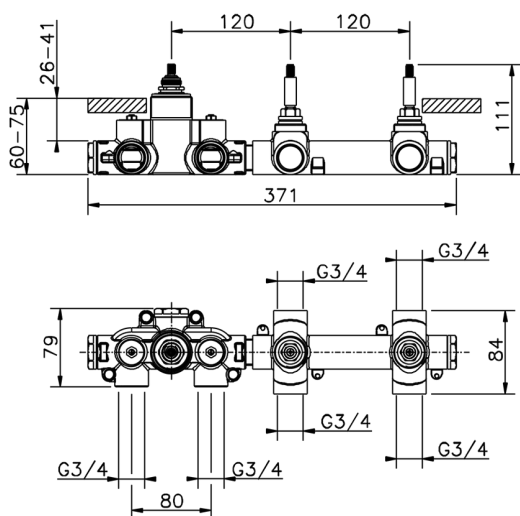

## Cover Part for 2 Function Concealed Thermo. Valve WELLNESS\_VI01R200

VI01R200

<https://en.cisal.it/cover-part-for-2-function-concealed-thermo-valve-wellness-vi01r200>

## 2 Function Concealed Thermostatic Valve CONCEALED\_ZA01R200

MODEL **ZA01R200**

2 Function Concealed Thermostatic Valve

AVAILABLE FINISHINGS

**04** 04 Without finishing

CHARACTERISTICS

Concealed **1**  
 Cartridge Spare Parts **23.51A.HF**  
**HF Thermostatic Valve**