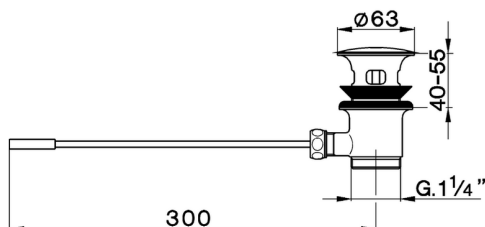

Automatic pop-up waste COMPONENTS_ZA005800

MODEL **ZA005800**

Automatic pop-up waste, frontal rod

AVAILABLE FINISHINGS

21 21 Chrome

2A 2A Satin Brushed Nickel

CHARACTERISTICS

2026-06-13