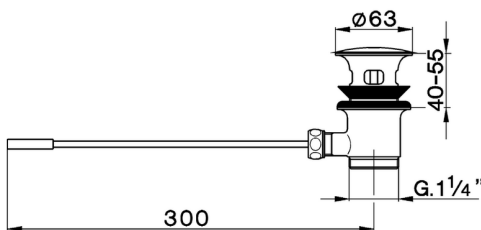

Automatic pop-up waste COMPONENTS_ZA005800

MODEL **ZA005800**

Automatic pop-up waste, frontal rod

AVAILABLE FINISHINGS

21 21 Chrome

2A 2A Satin Brushed Nickel

CHARACTERISTICS

2026-05-20