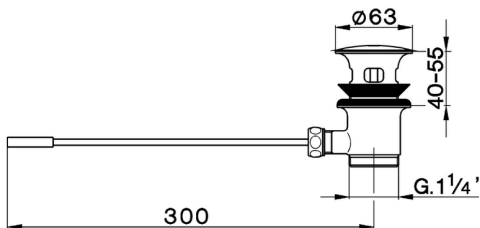

## Automatic pop-up waste COMPONENTS\_ZA005800

MODEL **ZA005800**

Automatic pop-up waste, frontal rod

AVAILABLE FINISHINGS

**21** 21 Chrome

**2A** 2A Satin Brushed Nickel

CHARACTERISTICS

2026-04-08