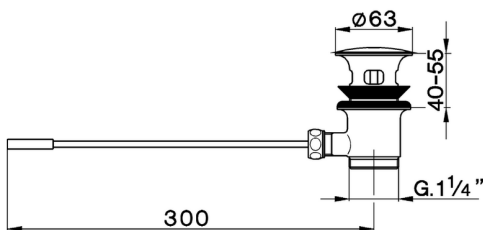

Automatic pop-up waste COMPONENTS_ZA005800

MODEL **ZA005800**

Automatic pop-up waste, frontal rod

AVAILABLE FINISHINGS

21 21 Chrome

2A 2A Satin Brushed Nickel

CHARACTERISTICS

2026-04-30