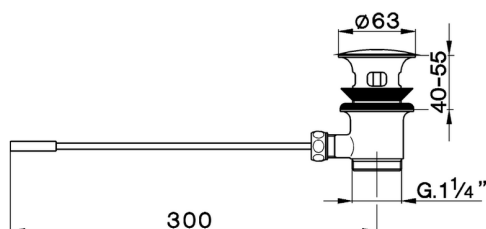

## Automatic pop-up waste COMPONENTS\_ZA005800

MODEL **ZA005800**

Automatic pop-up waste, frontal rod

AVAILABLE FINISHINGS

**21** 21 Chrome

**2A** 2A Satin Brushed Nickel

CHARACTERISTICS

2026-06-14